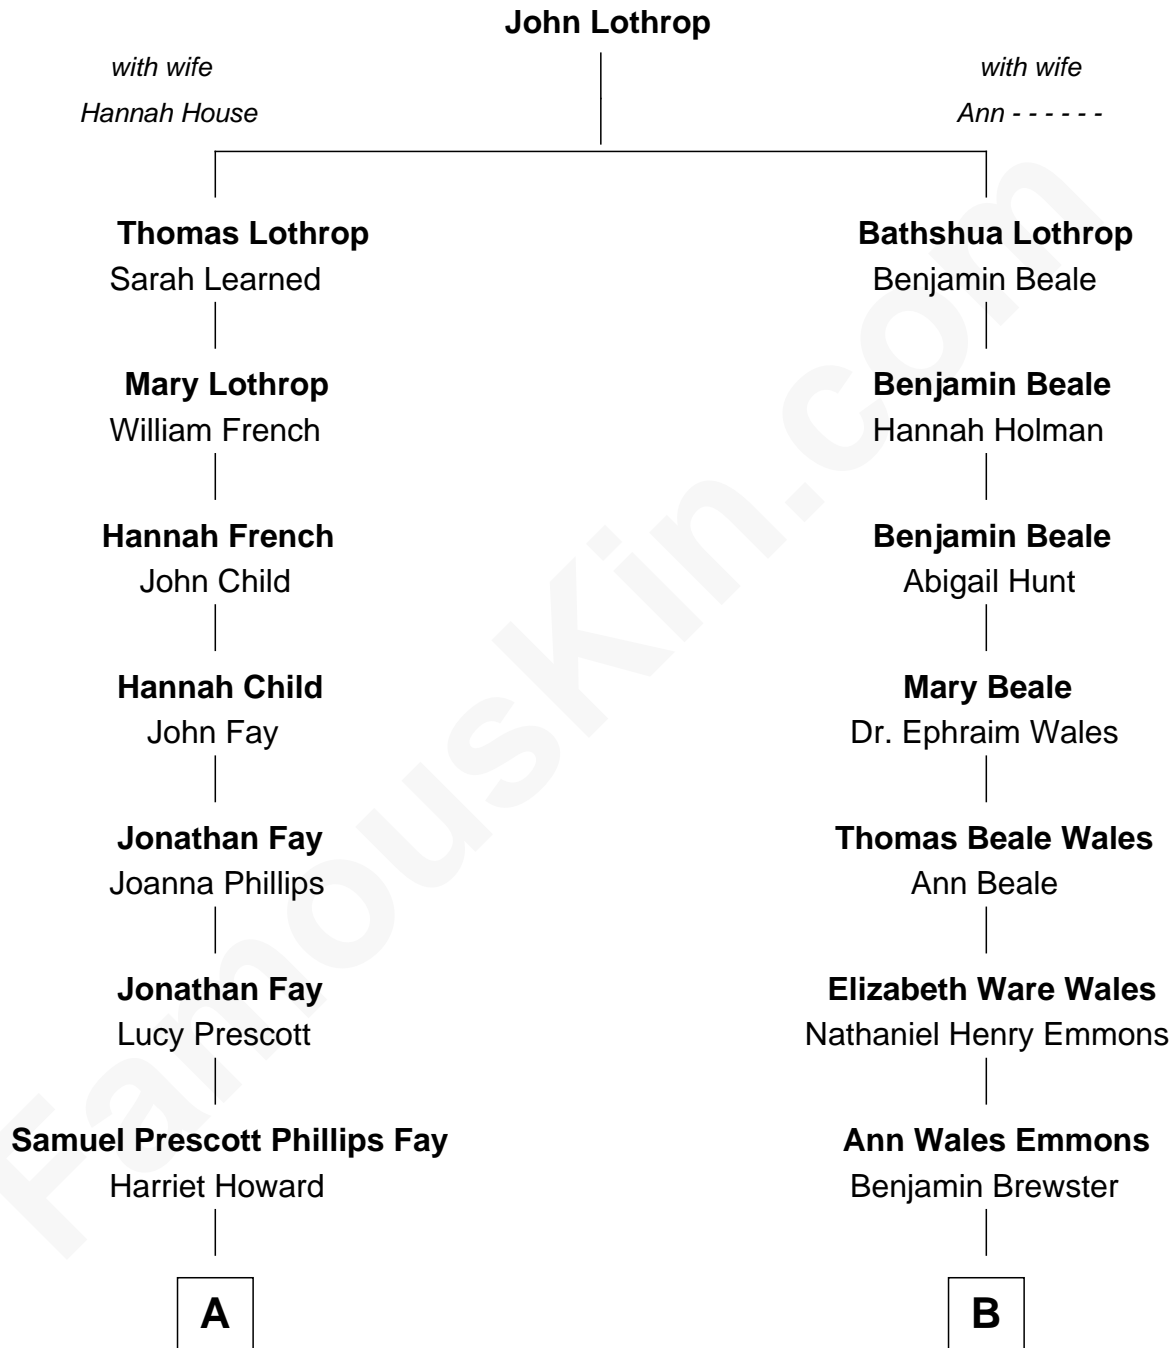

**FamousKin.com**  
**Relationship Chart of**  
**George W. Bush**  
*43rd U.S. President*

10th cousin 2 times removed of

**Paget Brewster**  
*TV Actress*

**A**

**Samuel Howard Fay**  
Susan Montfort Shellman

**Harriet Eleanor Fay**  
Rev. James Smith Bush

**Samuel Prescott Bush**  
Flora Sheldon

**Prescott Sheldon Bush**  
Dorothy Wear Walker

**George Herbert Walker Bush**  
Barbara Pierce

**George W. Bush**  
*43rd U.S. President*

**B**

**Dr. George Washington Wales Brewster**  
Ellen Mackenzie Hodge

**George Washington Wales Brewster**  
Joan Ryerson

**Galen Brewster**  
Hathaway Tew

**Paget Brewster**  
*TV Actress*