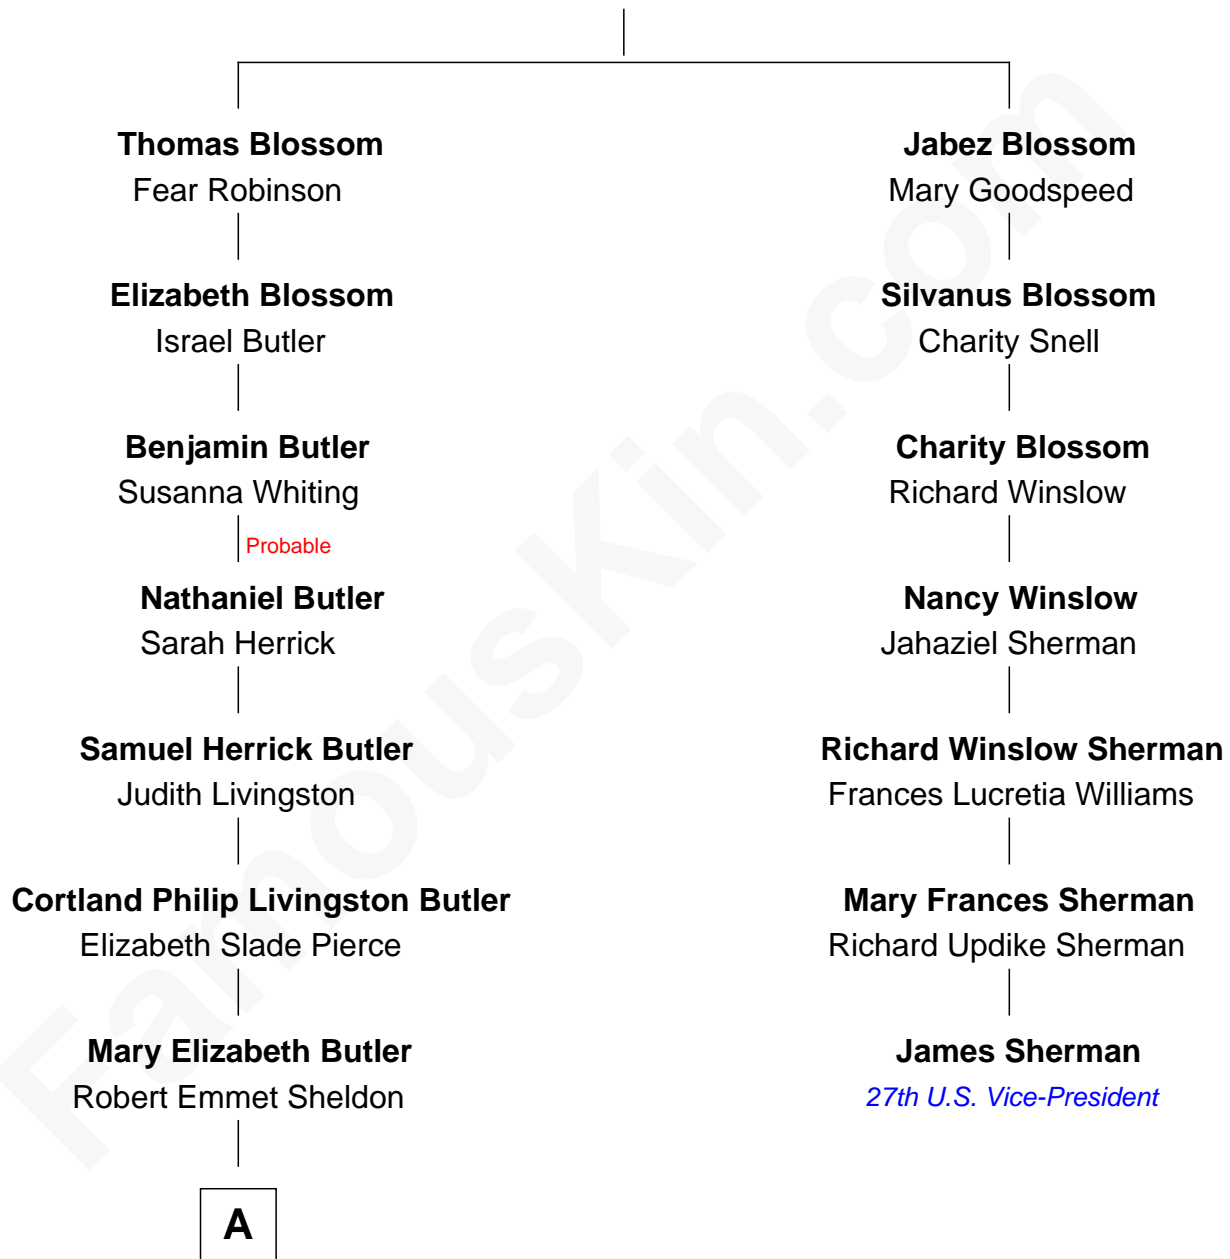

# FamousKin.com Relationship Chart of

**George W. Bush**

*43rd U.S. President*

6th cousin 4 times removed of

**James Sherman**

*27th U.S. Vice-President*

**Peter Blossom**

Sarah Bodfish

**A**

—  
**Flora Sheldon**  
Samuel Prescott Bush

—  
**Prescott Sheldon Bush**  
Dorothy Wear Walker

—  
**George Herbert Walker Bush**  
Barbara Pierce

—  
**George W. Bush**  
*43rd U.S. President*

FamousKin.com