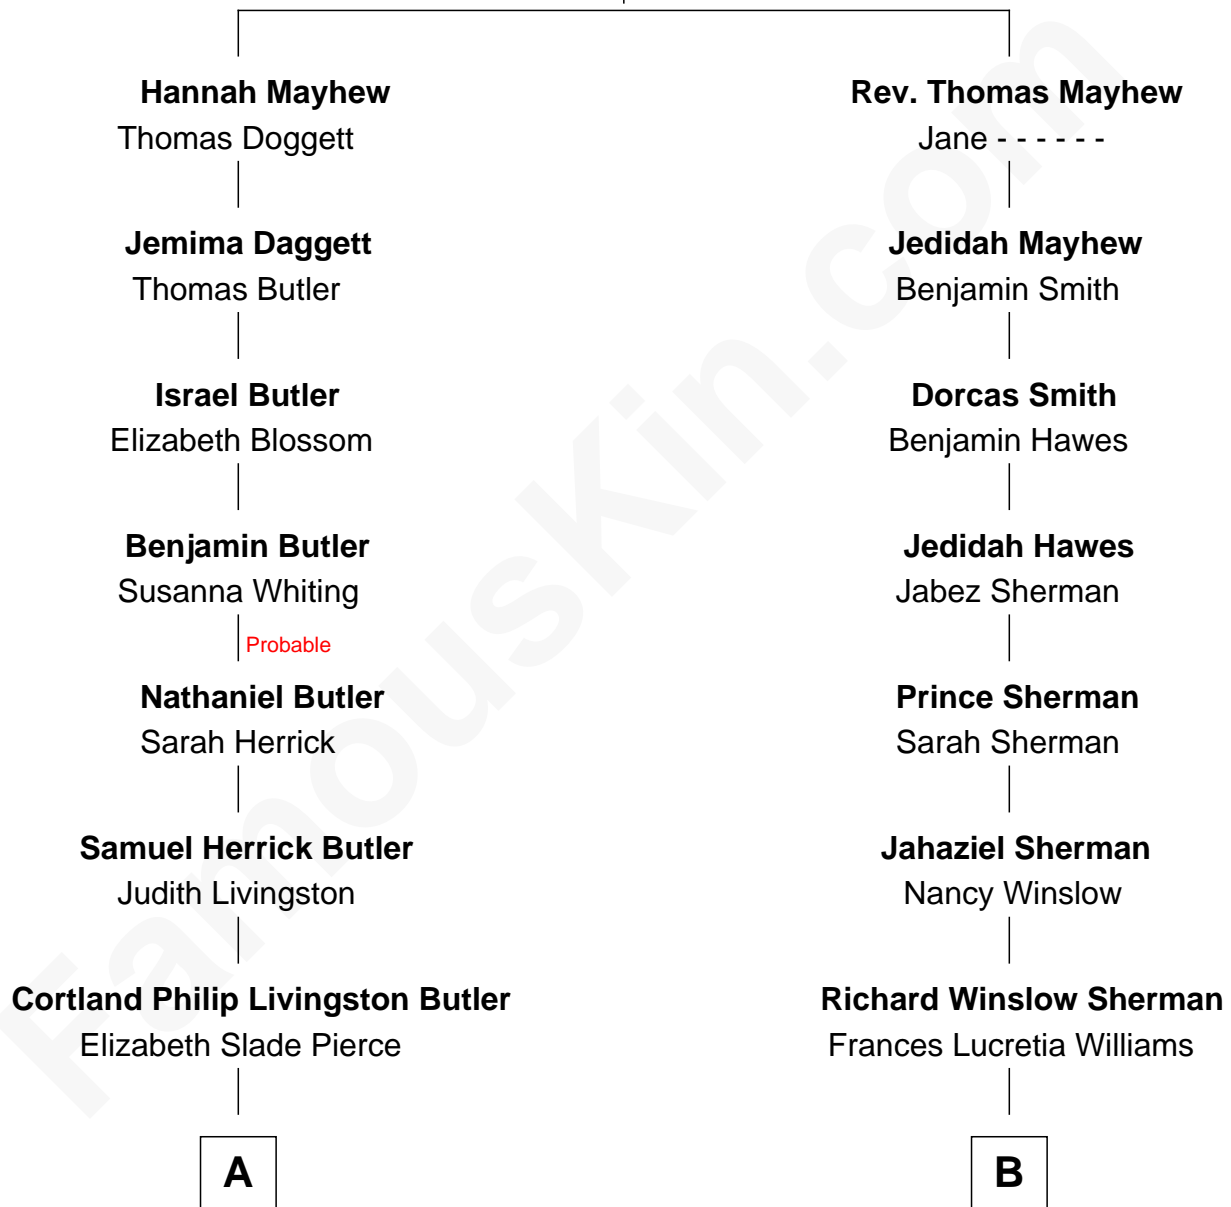

# FamousKin.com Relationship Chart of

**George W. Bush**

43rd U.S. President

8th cousin 3 times removed of

**James Sherman**

27th U.S. Vice-President

**Gov. Thomas Mayhew**

*with wife*  
Jane Gallion

*with wife*

**A**

**Mary Elizabeth Butler**  
Robert Emmet Sheldon

**Flora Sheldon**  
Samuel Prescott Bush

**Prescott Sheldon Bush**  
Dorothy Wear Walker

**George Herbert Walker Bush**  
Barbara Pierce

**George W. Bush**  
*43rd U.S. President*

**B**

**Mary Frances Sherman**  
Richard Updike Sherman

**James Sherman**  
*27th U.S. Vice-President*

FamousKin.com