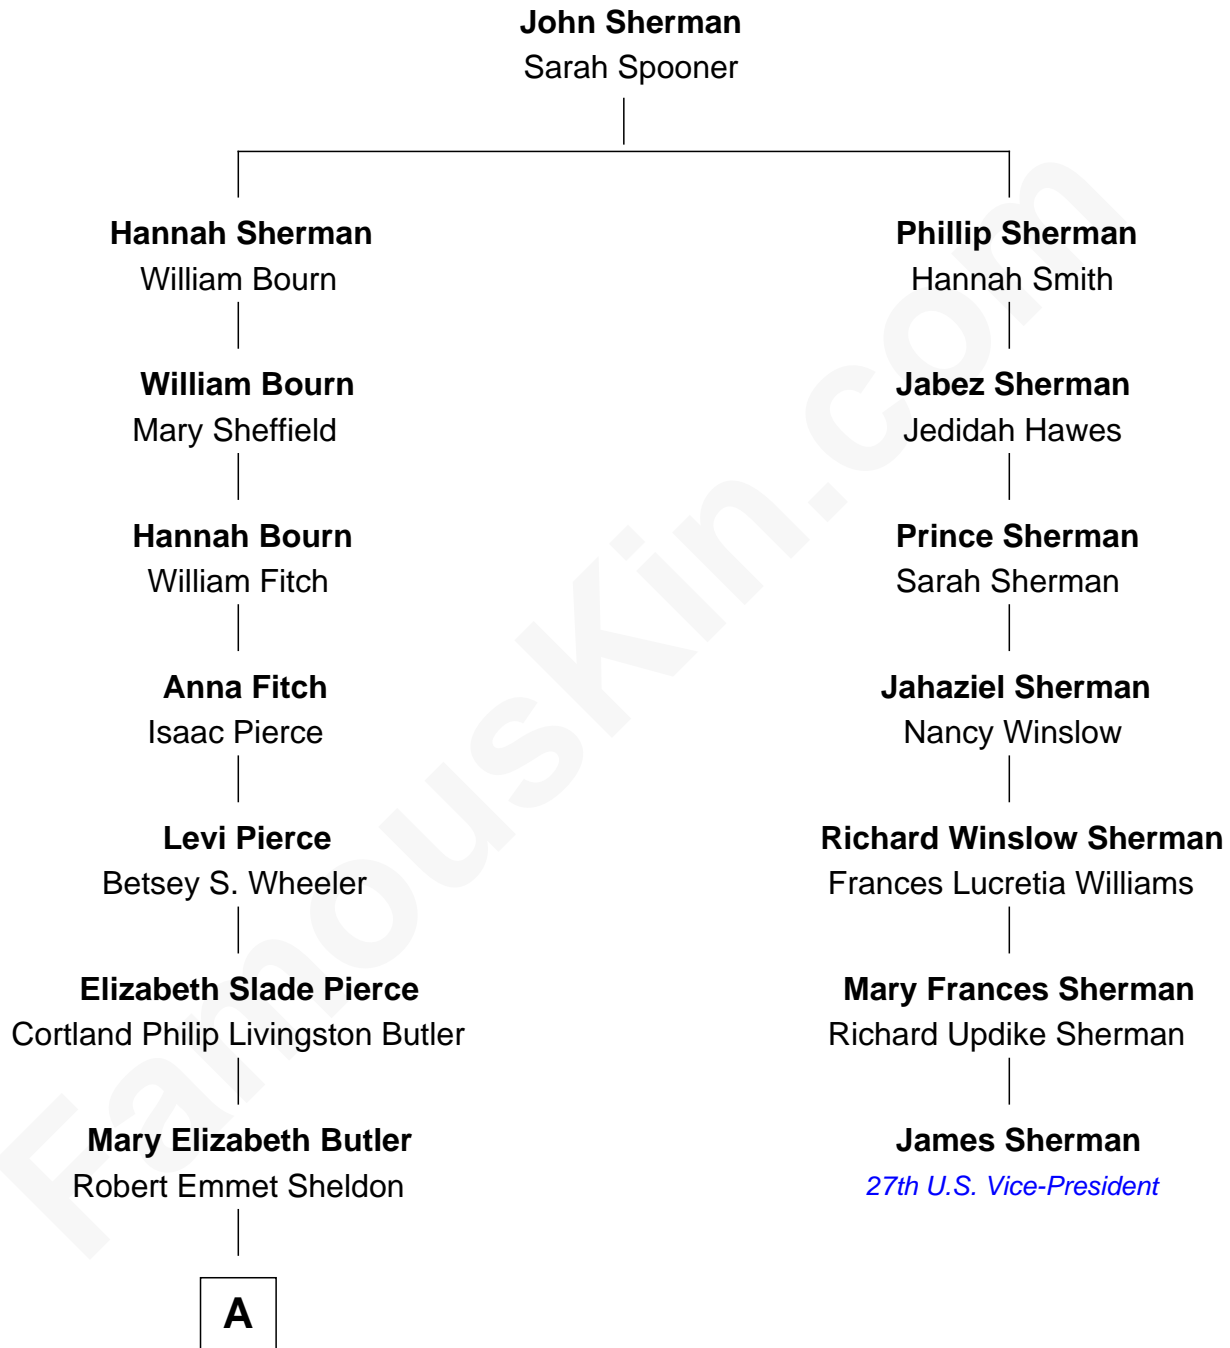

FamousKin.com Relationship Chart of

George W. Bush
43rd U.S. President

6th cousin 4 times removed of

James Sherman
27th U.S. Vice-President

A

—
Flora Sheldon
Samuel Prescott Bush

—
Prescott Sheldon Bush
Dorothy Wear Walker

—
George Herbert Walker Bush
Barbara Pierce

—
George W. Bush
43rd U.S. President

FamousKin.com