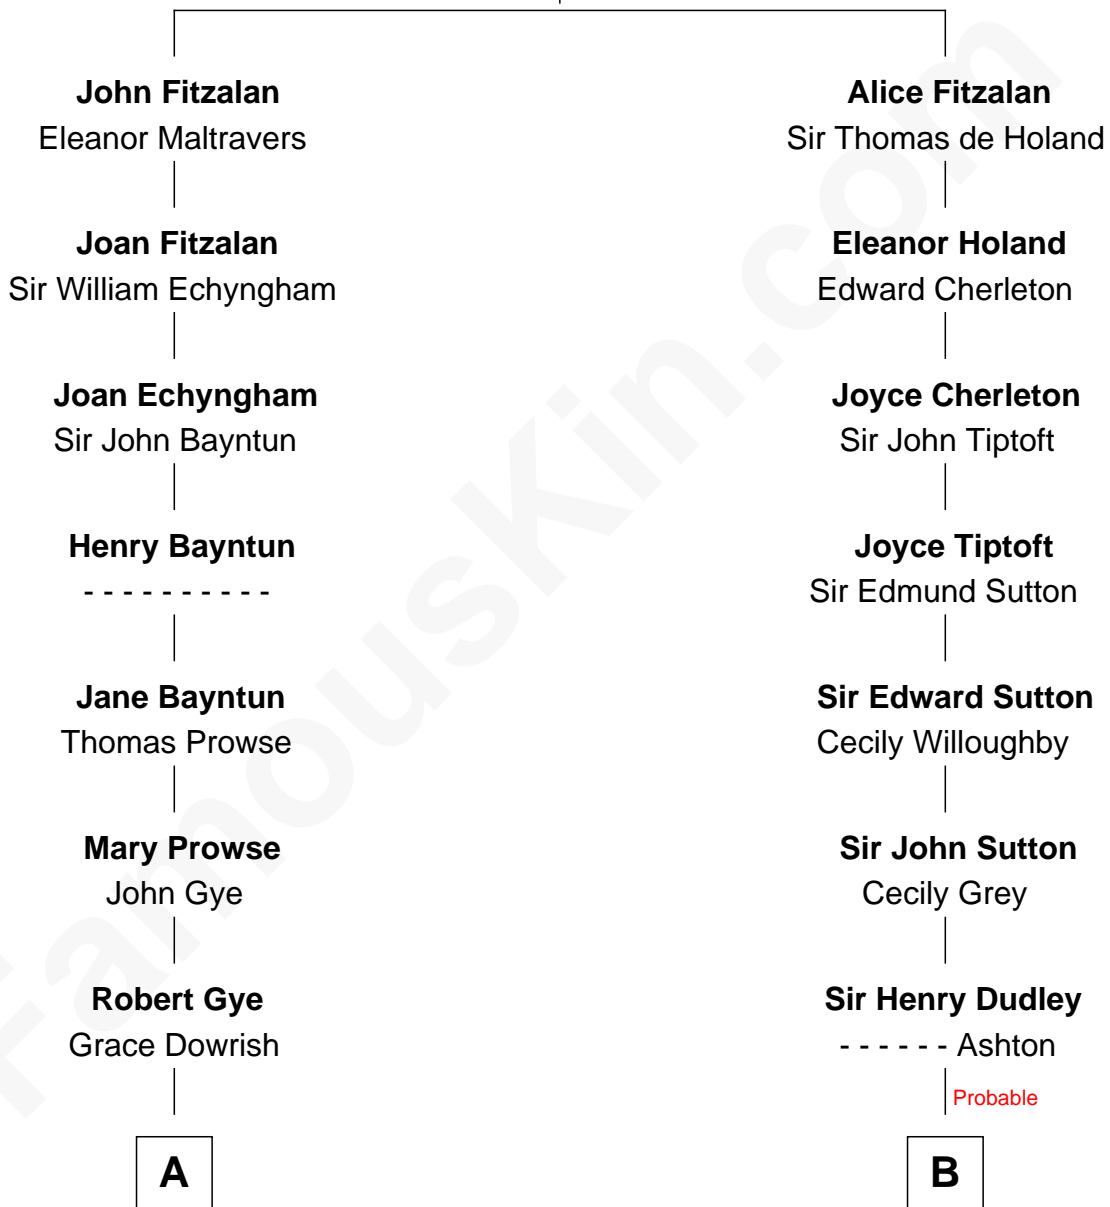

FamousKin.com Relationship Chart of

George W. Bush
43rd U.S. President

18th cousin 1 time removed of

James Sherman
27th U.S. Vice-President

Richard Fitzalan
Eleanor Plantagenet

FamousKin.com