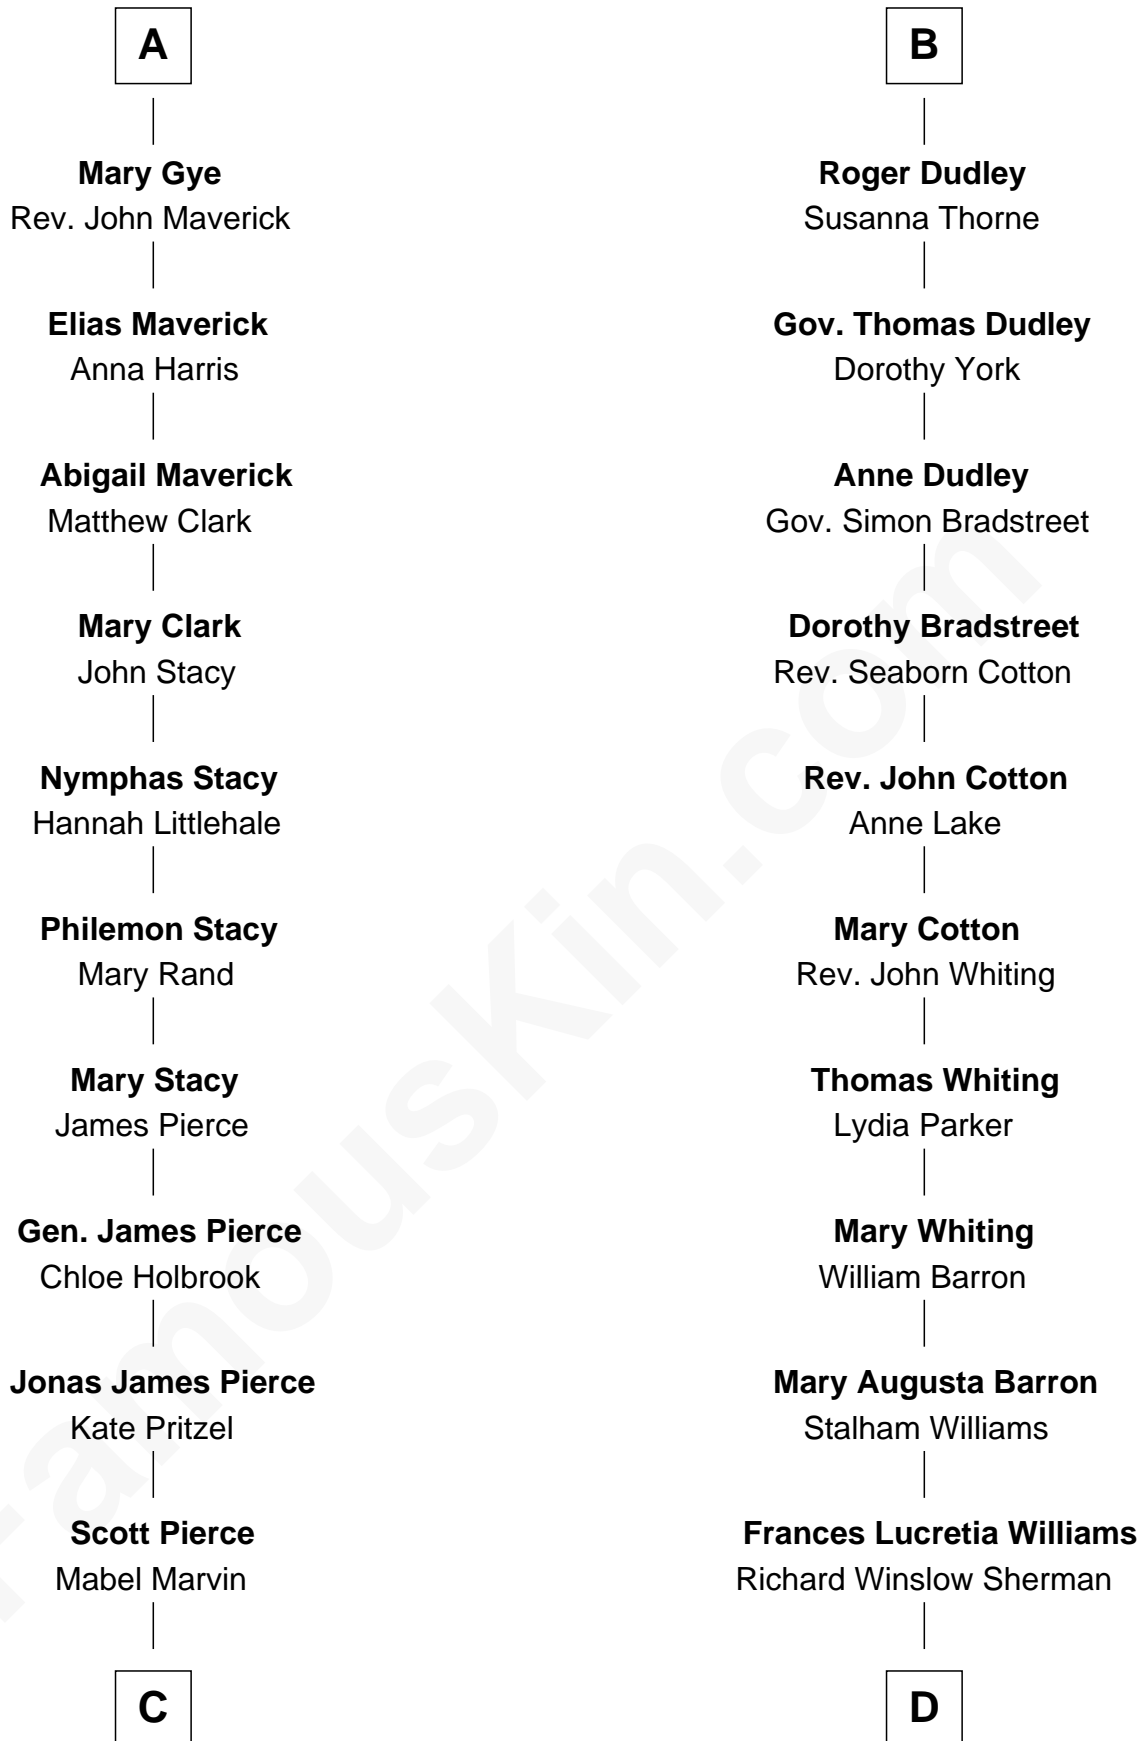

FamousKin.com Relationship Chart of

George W. Bush
43rd U.S. President

18th cousin 1 time removed of

James Sherman
27th U.S. Vice-President

Richard Fitzalan
Eleanor Plantagenet

FamousKin.com