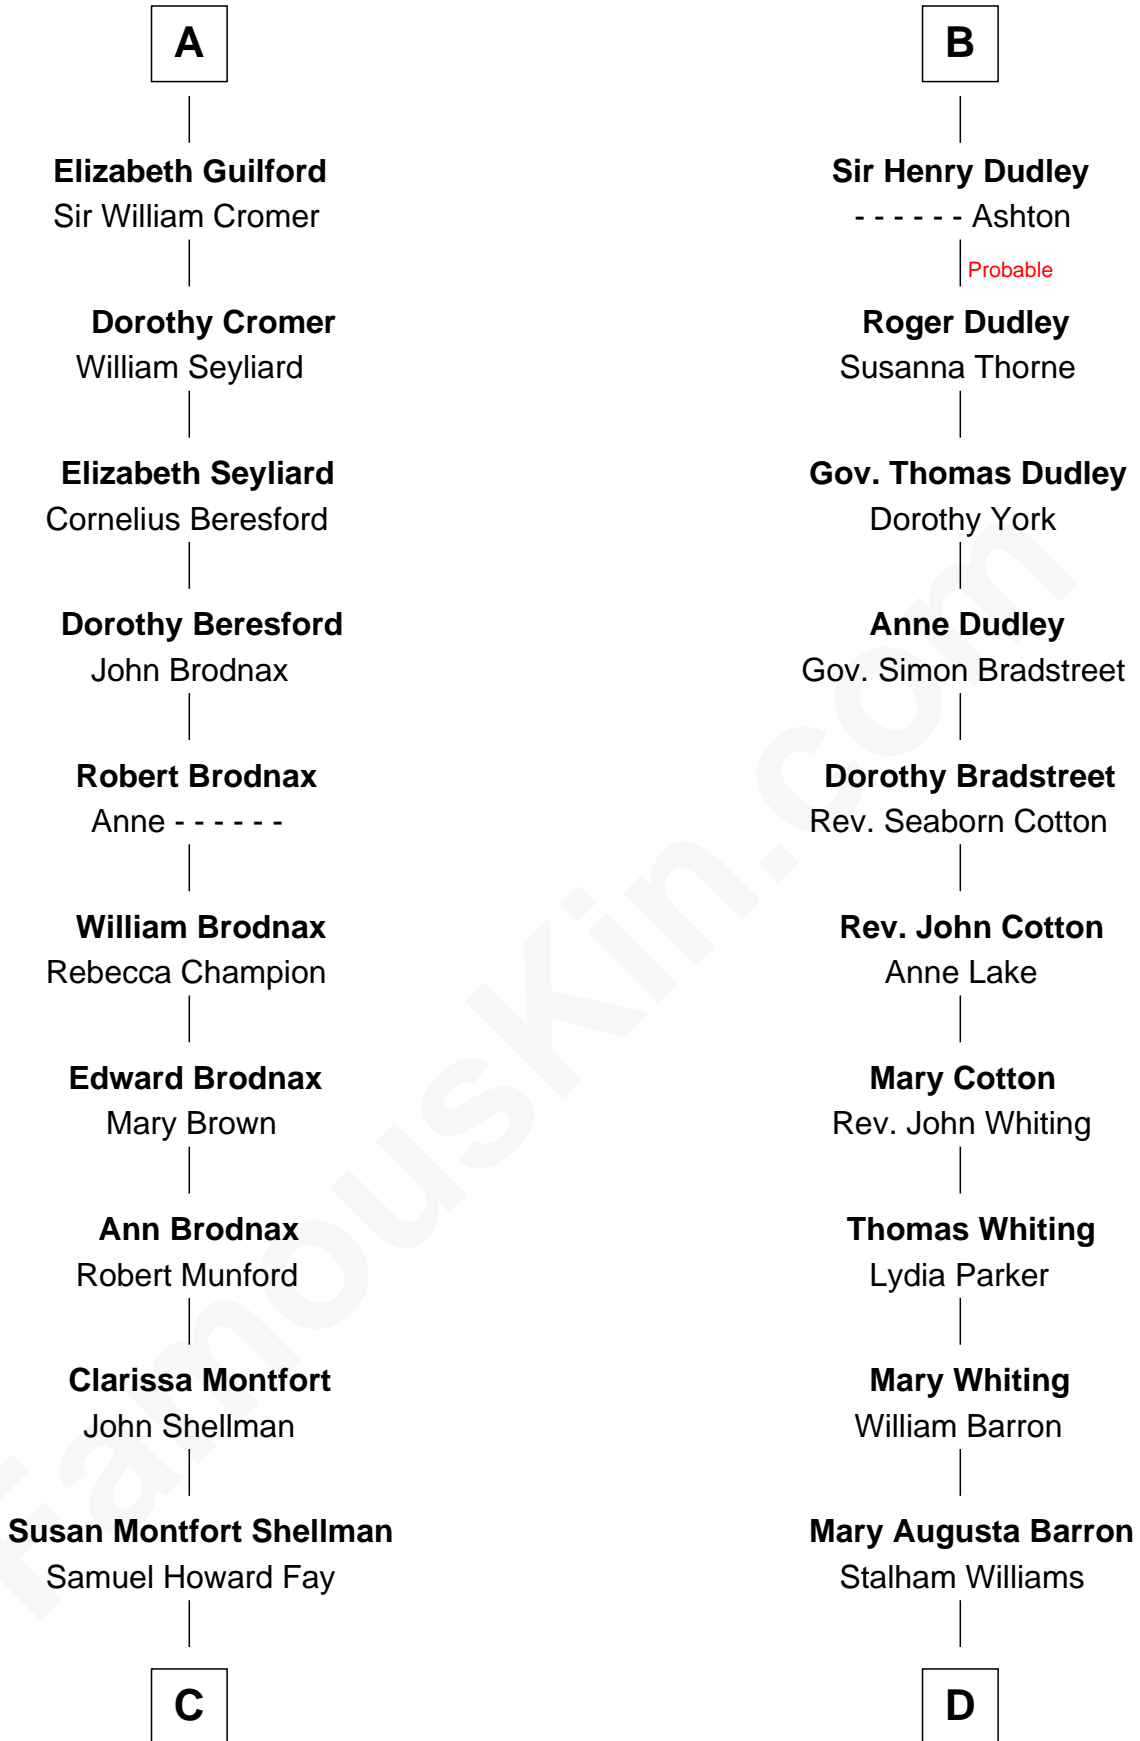

**FamousKin.com**  
**Relationship Chart of**  
**George W. Bush**  
*43rd U.S. President*

**19th cousin 2 times removed of**  
**James Sherman**  
*27th U.S. Vice-President*

**Sir Robert de Holland**  
 Maude la Zouche

**C**

**Harriet Eleanor Fay**  
Rev. James Smith Bush

**Samuel Prescott Bush**  
Flora Sheldon

**Prescott Sheldon Bush**  
Dorothy Wear Walker

**George Herbert Walker Bush**  
Barbara Pierce

**George W. Bush**  
*43rd U.S. President*

**D**

**Frances Lucretia Williams**  
Richard Winslow Sherman

**Mary Frances Sherman**  
Richard Updike Sherman

**James Sherman**  
*27th U.S. Vice-President*

FamousKin.com