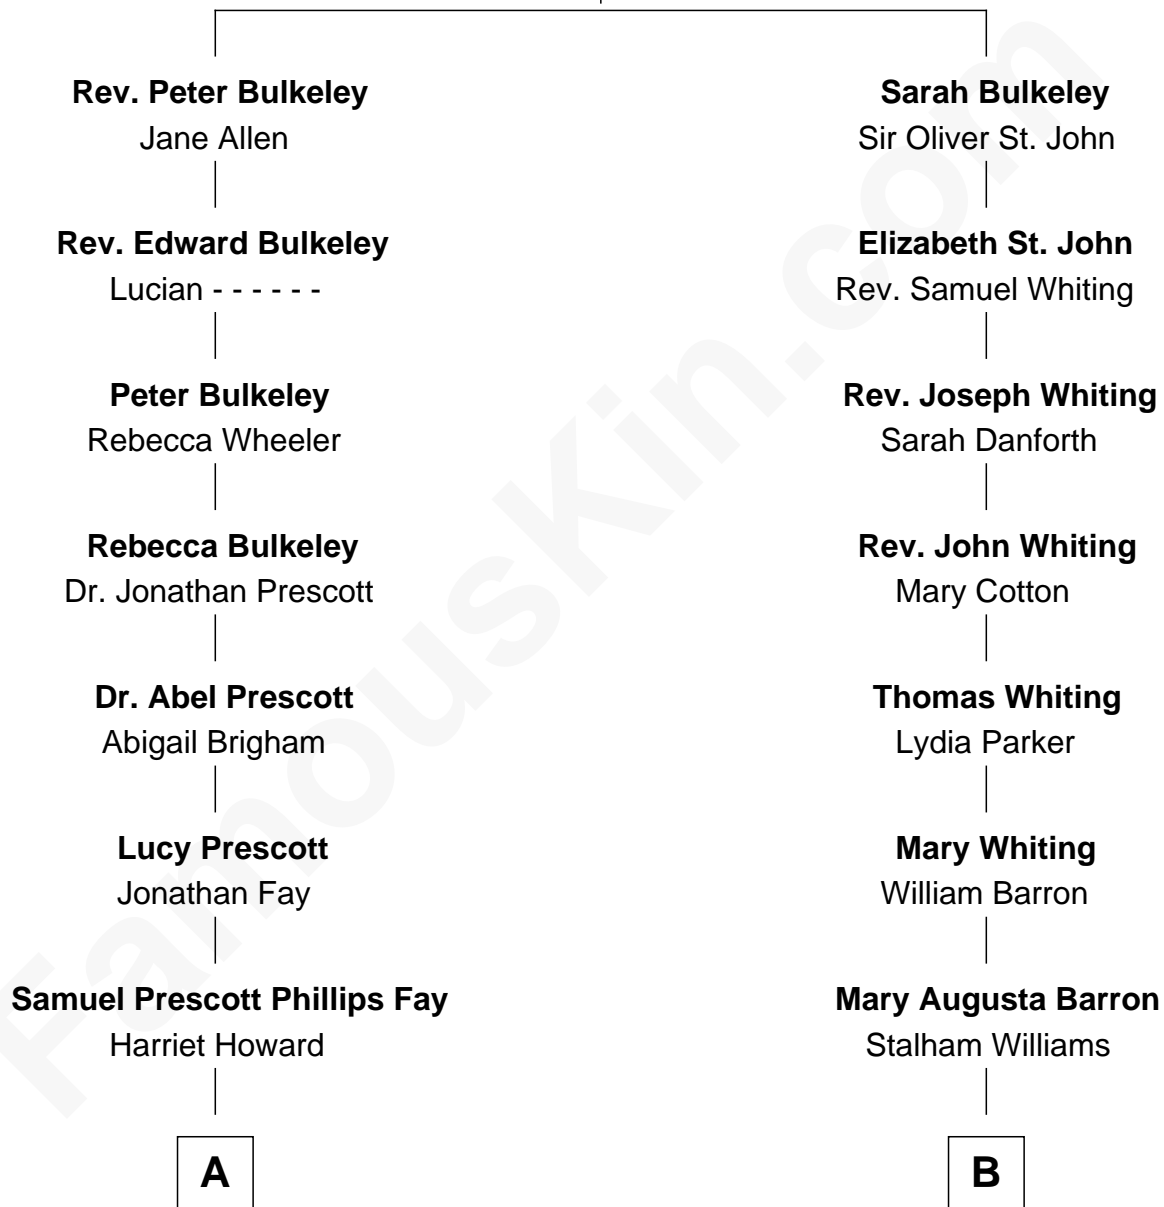

FamousKin.com Relationship Chart of

George W. Bush

43rd U.S. President

9th cousin 3 times removed of

James Sherman

27th U.S. Vice-President

Rev. Edward Bulkeley

Olive Irby

A

Samuel Howard Fay
Susan Montfort Shellman

Harriet Eleanor Fay
Rev. James Smith Bush

Samuel Prescott Bush
Flora Sheldon

Prescott Sheldon Bush
Dorothy Wear Walker

George Herbert Walker Bush
Barbara Pierce

George W. Bush
43rd U.S. President