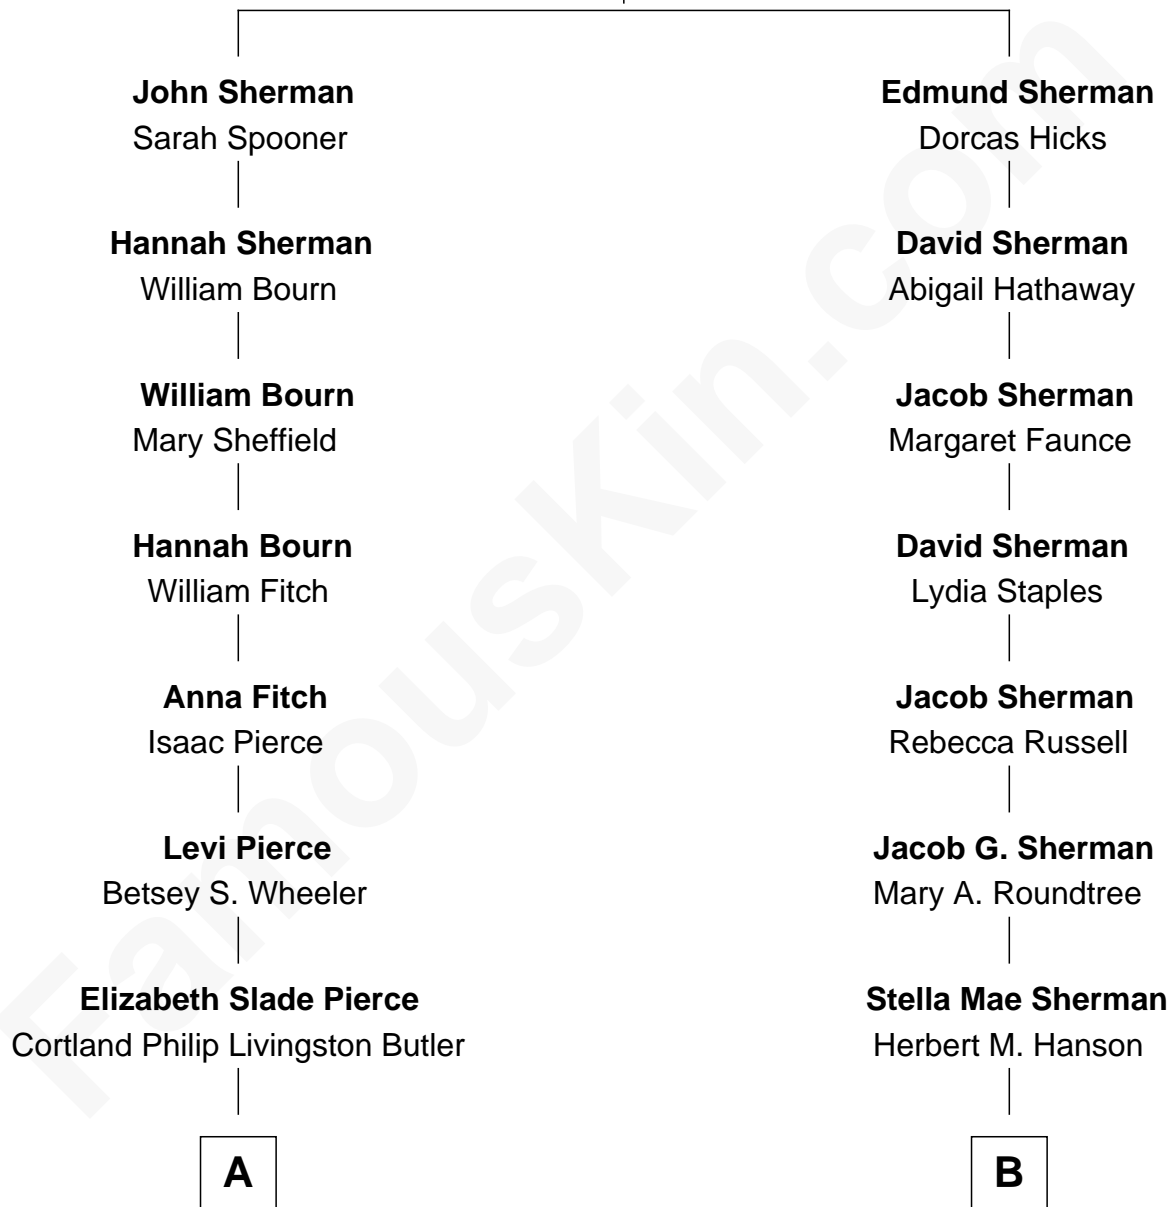

**FamousKin.com**  
**Relationship Chart of**  
**George W. Bush**  
*43rd U.S. President*

**9th cousin 2 times removed of**  
**Janis Joplin**  
*Singer and Songwriter*

**Philip Sherman**  
 Sarah Odding

**A**

**Mary Elizabeth Butler**  
Robert Emmet Sheldon

**Flora Sheldon**  
Samuel Prescott Bush

**Prescott Sheldon Bush**  
Dorothy Wear Walker

**George Herbert Walker Bush**  
Barbara Pierce

**George W. Bush**  
*43rd U.S. President*

**B**

**Laura M. Hanson**  
Cecil East

**Dorothy Bonita East**  
Seeb Ward Joplin

**Janis Joplin**  
*Singer and Songwriter*

FamousKin.com