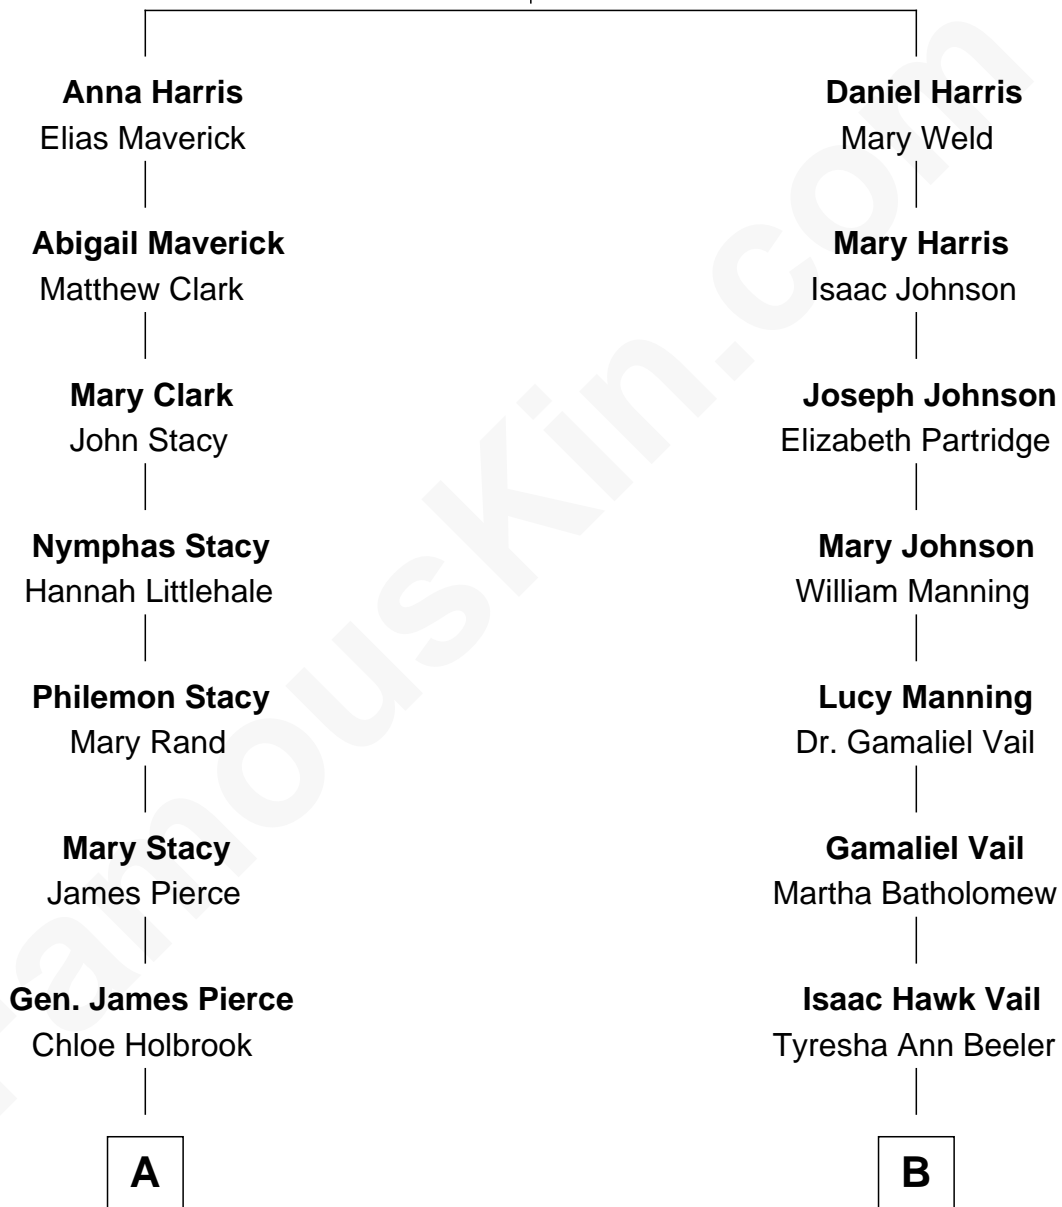

FamousKin.com Relationship Chart of

George W. Bush

43rd U.S. President

10th cousin 1 time removed of

Donny Osmond

Singer, Actor and Dancer

Thomas Harris

Elizabeth - - - - -