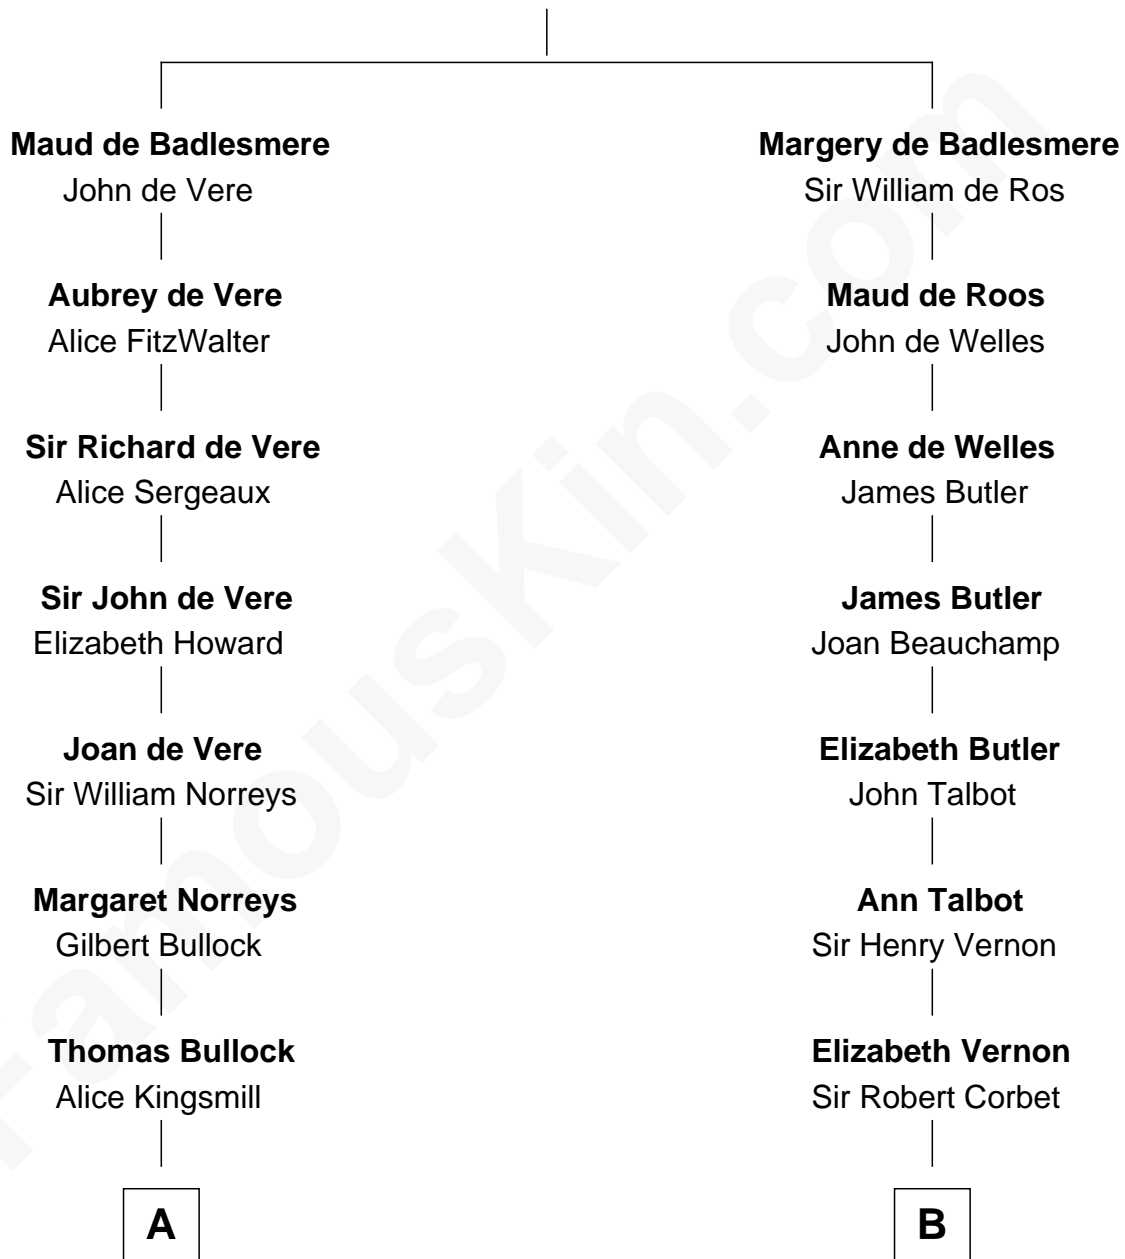

FamousKin.com
Relationship Chart of
George W. Bush
43rd U.S. President

20th cousin 1 time removed of

Allen Dulles
5th Director of the C.I.A.

Bartholomew de Badlesmere
 Margaret de Clare

C

Harriet Eleanor Fay
Rev. James Smith Bush

Samuel Prescott Bush
Flora Sheldon

Prescott Sheldon Bush
Dorothy Wear Walker

George Herbert Walker Bush
Barbara Pierce

George W. Bush
43rd U.S. President

D

Harriet Wadsworth Lathrop
Rev. Miron Winslow

Harriet Lathrop Winslow
Rev. John Welsh Dulles