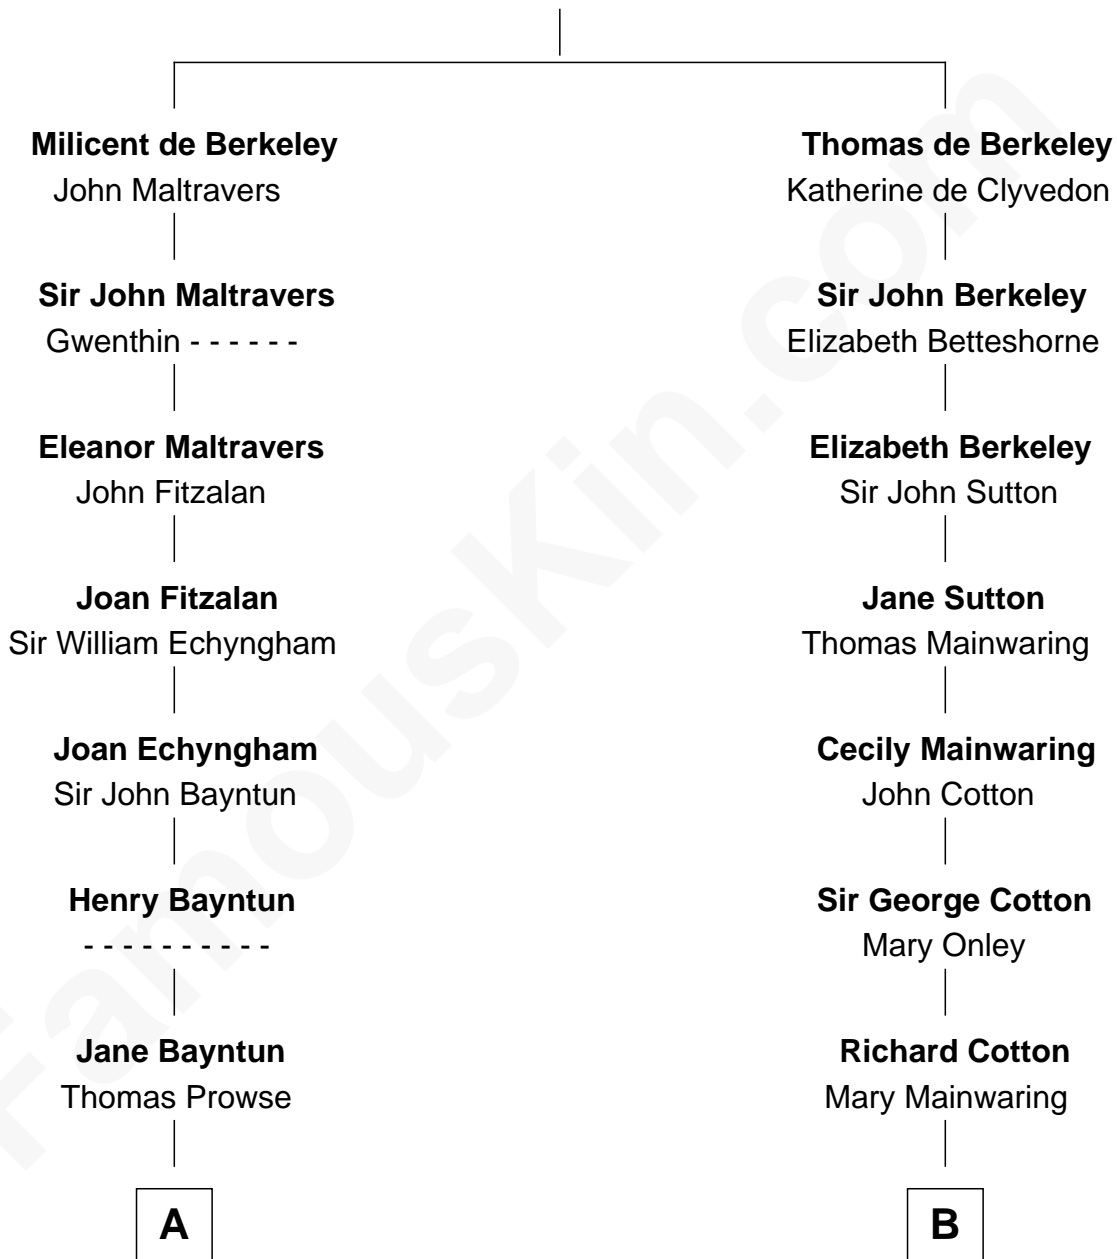

**FamousKin.com**  
**Relationship Chart of**  
**George W. Bush**  
*43rd U.S. President*

**17th cousin 4 times removed of**  
**Allen Dulles**  
*5th Director of the C.I.A.*

**Sir Maurice de Berkeley**  
 Eve la Zouche

**C**

Jonas James Pierce

Kate Pritzel

Scott Pierce

Mabel Marvin

Marvin Pierce

Pauline Robinson

Barbara Pierce

George Herbert Walker Bush

George W. Bush

*43rd U.S. President*

FamousKin.com