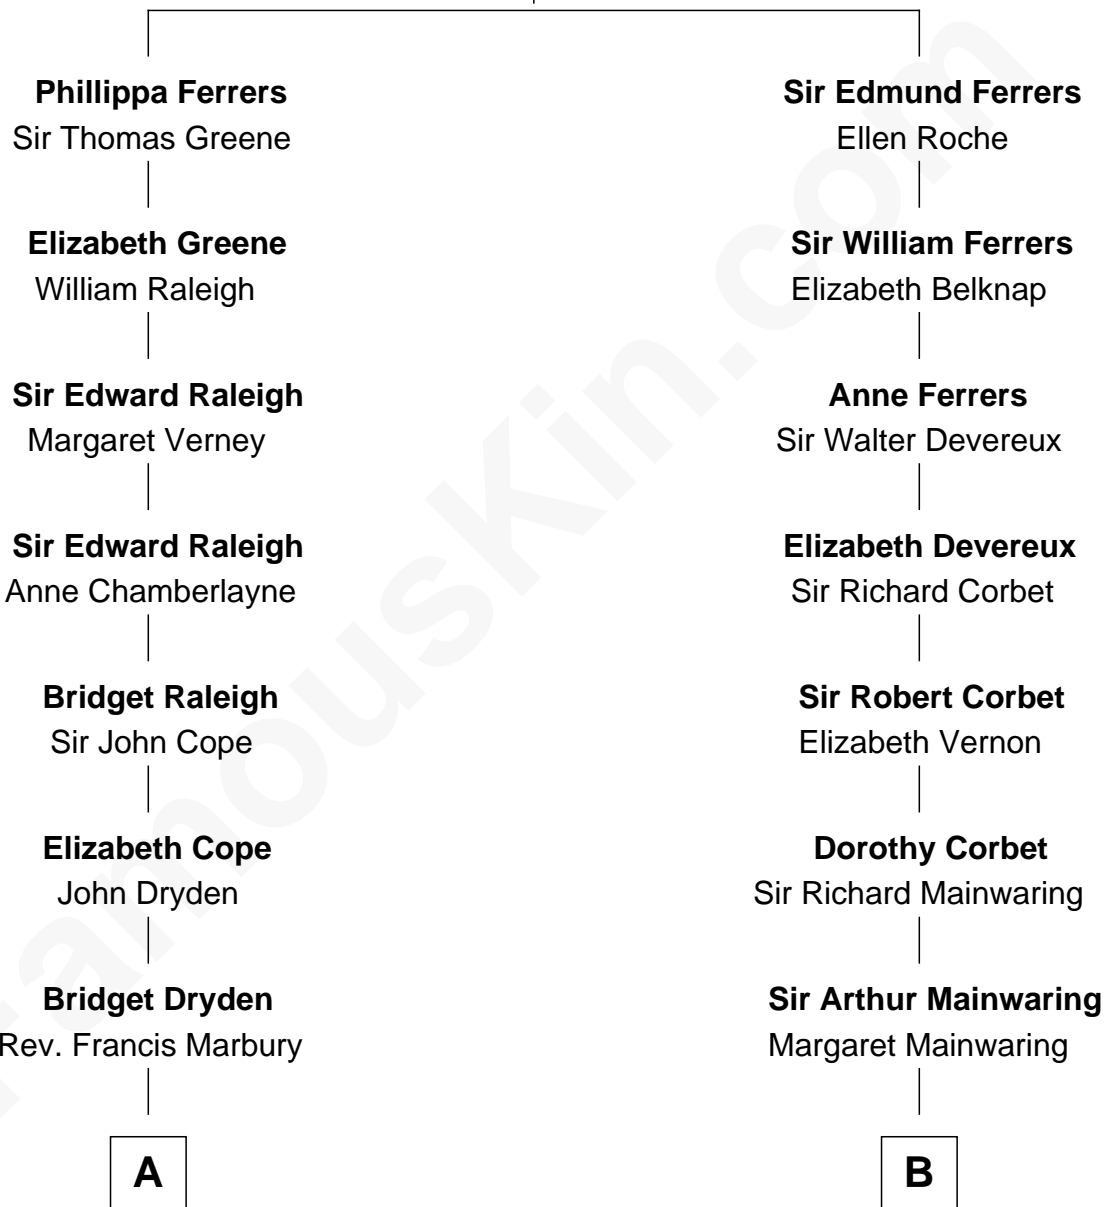

FamousKin.com
Relationship Chart of
George W. Bush
43rd U.S. President

18th cousin 2 times removed of

John Foster Dulles
52nd U.S. Secretary of State

Robert de Ferrers
 Margaret Despencer

C

Samuel Prescott Bush

Flora Sheldon

Prescott Sheldon Bush

Dorothy Wear Walker

George Herbert Walker Bush

Barbara Pierce

George W. Bush

43rd U.S. President

D

Allen Macy Dulles

Edith Foster

John Foster Dulles

52nd U.S. Secretary of State

FamousKin.com