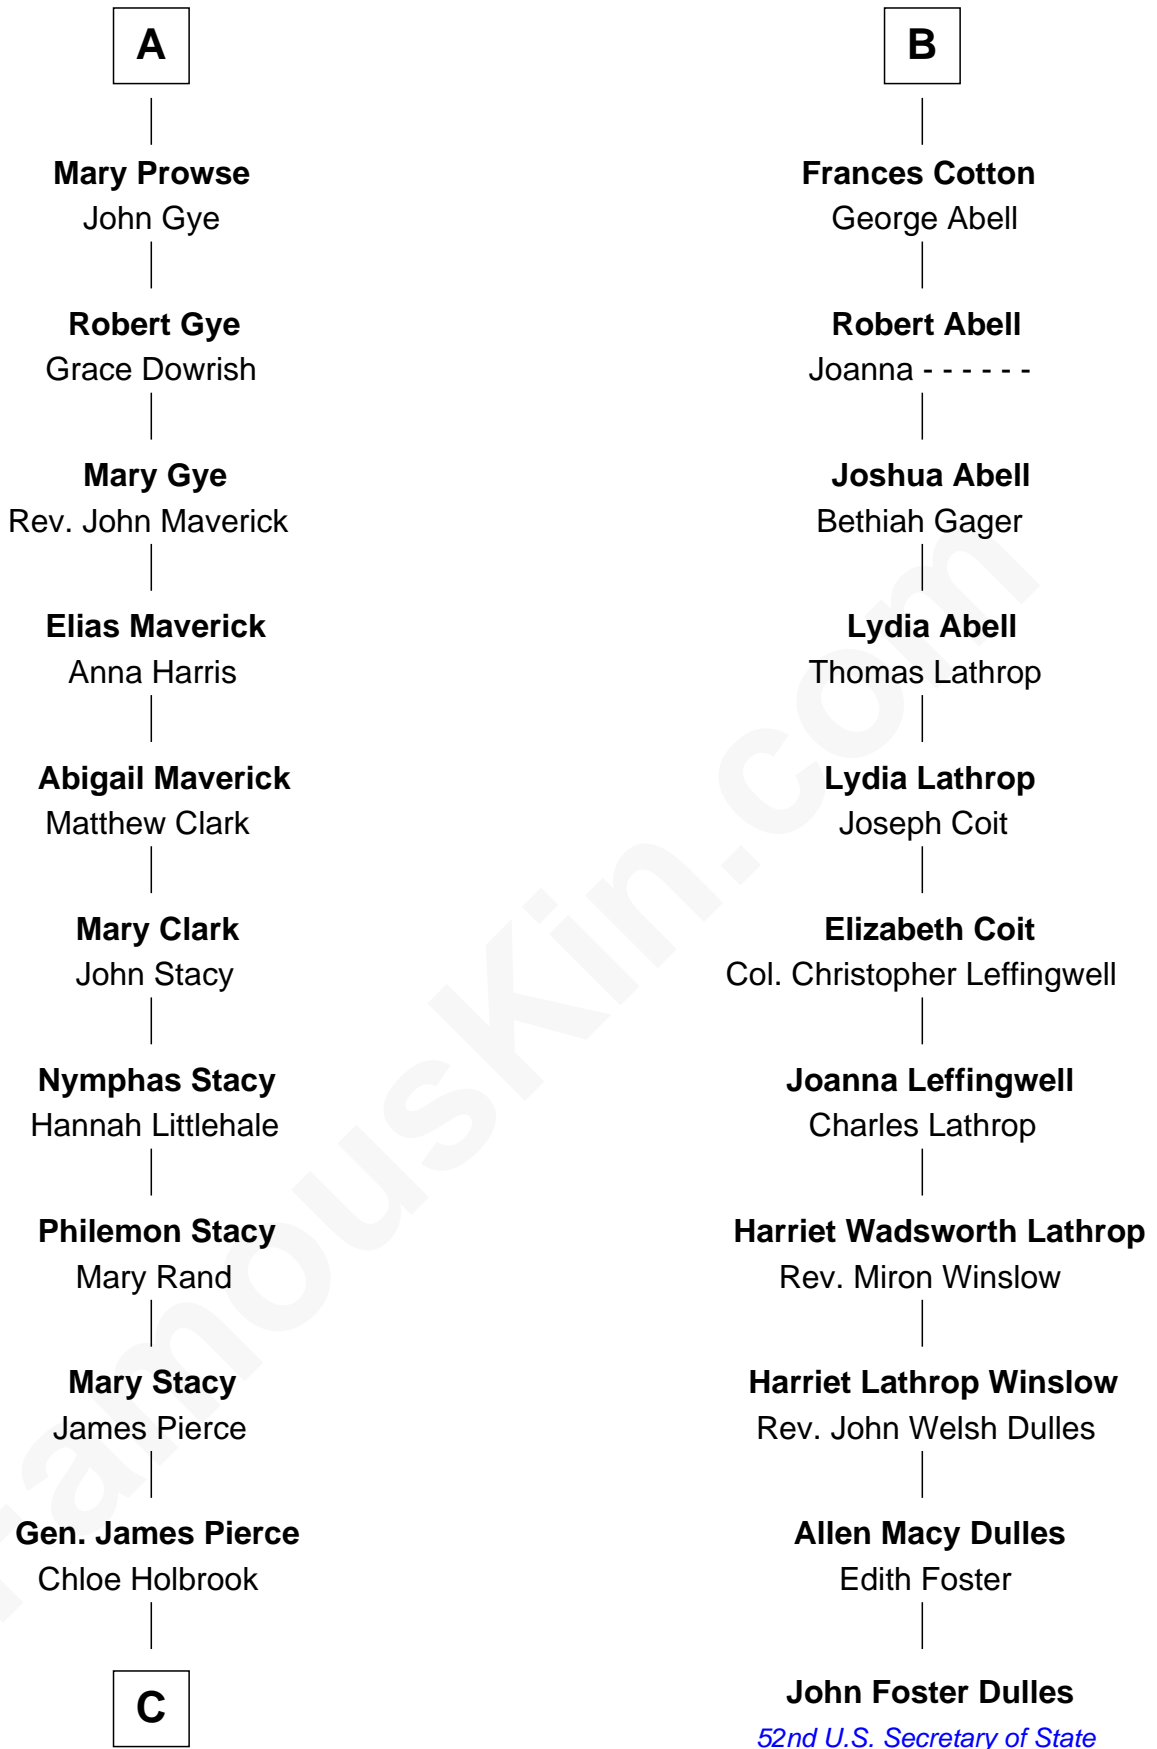

# FamousKin.com Relationship Chart of

**George W. Bush**

*43rd U.S. President*

17th cousin 4 times removed of

**John Foster Dulles**

*52nd U.S. Secretary of State*

**Sir Maurice de Berkeley**

Eve la Zouche

Katherine de Clyvedon

**Sir John Berkeley**

Elizabeth Betteshorne

**Elizabeth Berkeley**

Sir John Sutton

**Jane Sutton**

Thomas Mainwaring

**Cecily Mainwaring**

John Cotton

**Sir George Cotton**

Mary Onley

**Richard Cotton**

Mary Mainwaring

**B**

**C**

Jonas James Pierce

Kate Pritzel

Scott Pierce

Mabel Marvin

Marvin Pierce

Pauline Robinson

Barbara Pierce

George Herbert Walker Bush

George W. Bush