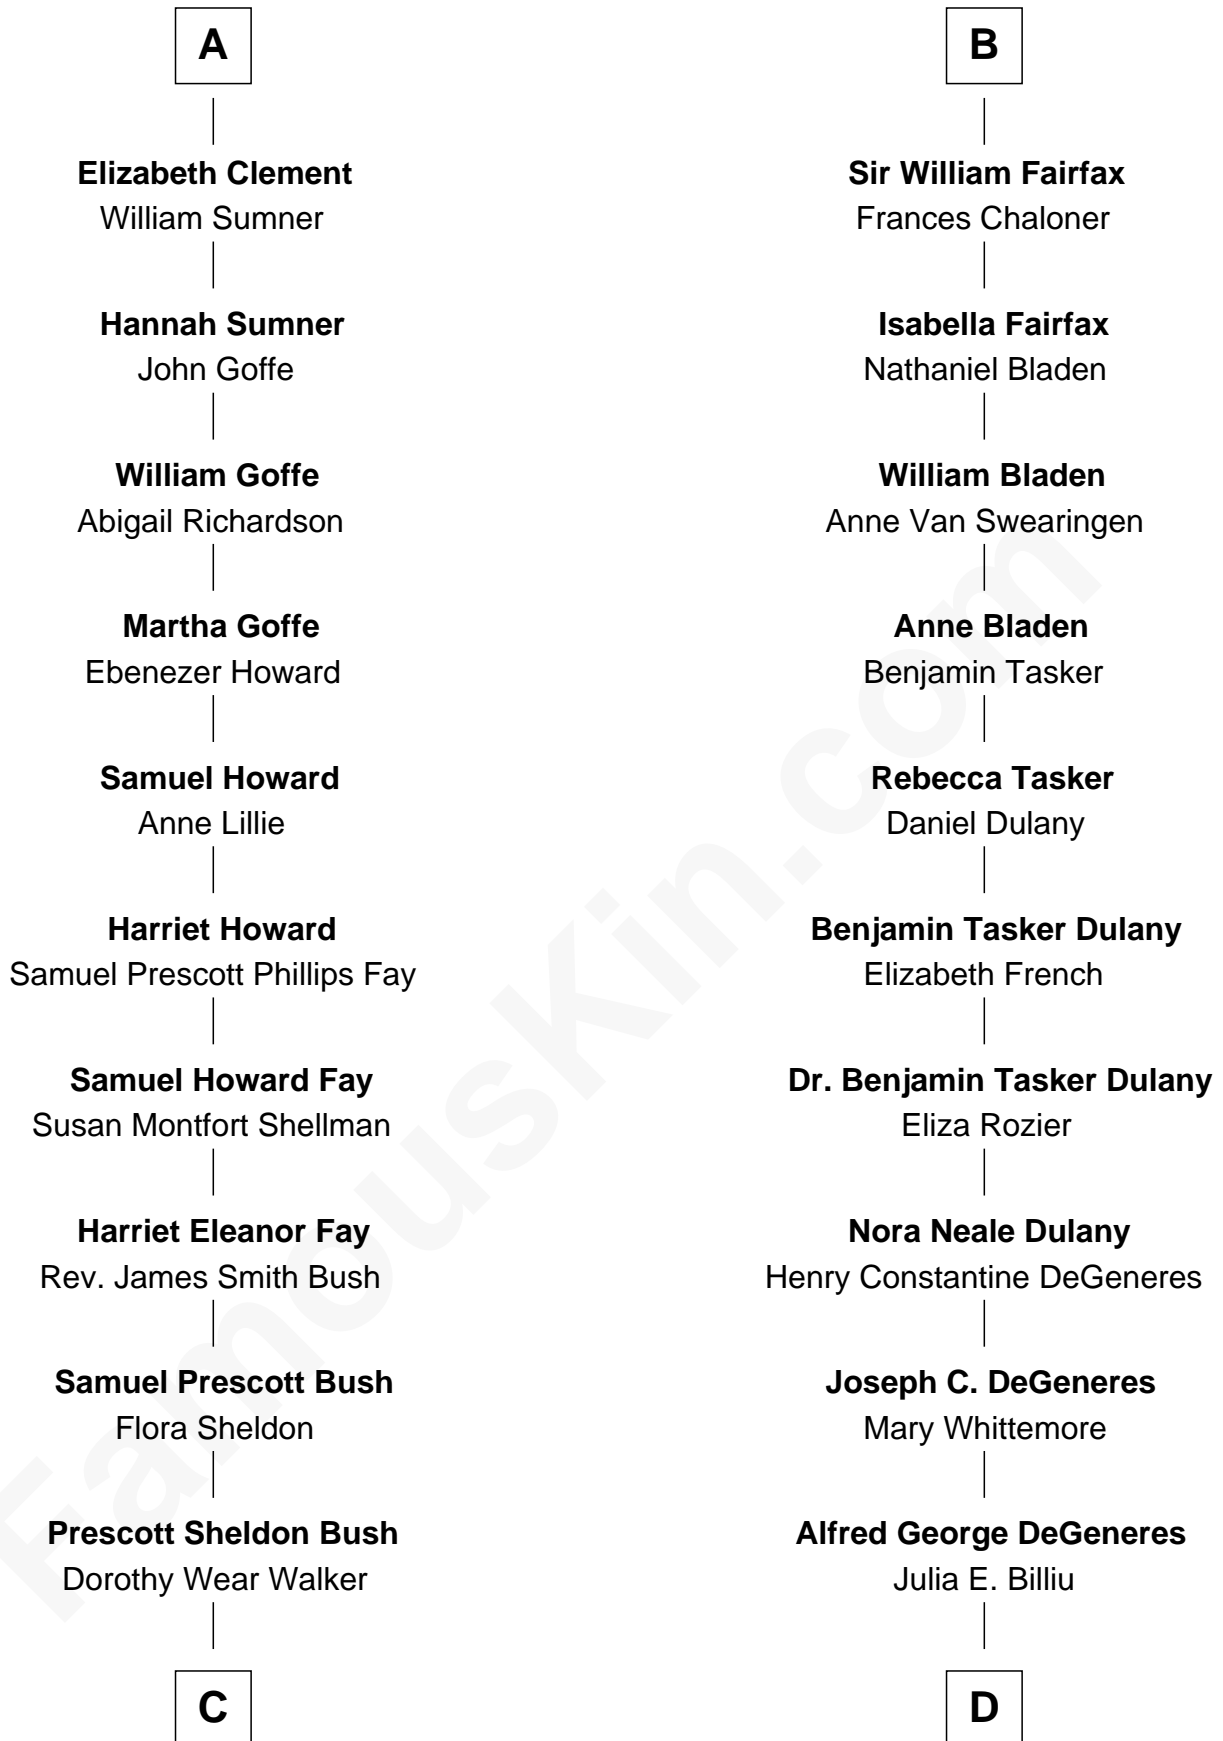

FamousKin.com Relationship Chart of

George W. Bush

43rd U.S. President

18th cousin 1 time removed of

Ellen DeGeneres

Comedienne and TV Personality

Sir Richard de Vere

Alice Sergeaux

C

George Herbert Walker Bush

Barbara Pierce

George W. Bush

43rd U.S. President

D

Elliot Everett DeGeneres

Ruth Elodie Martin