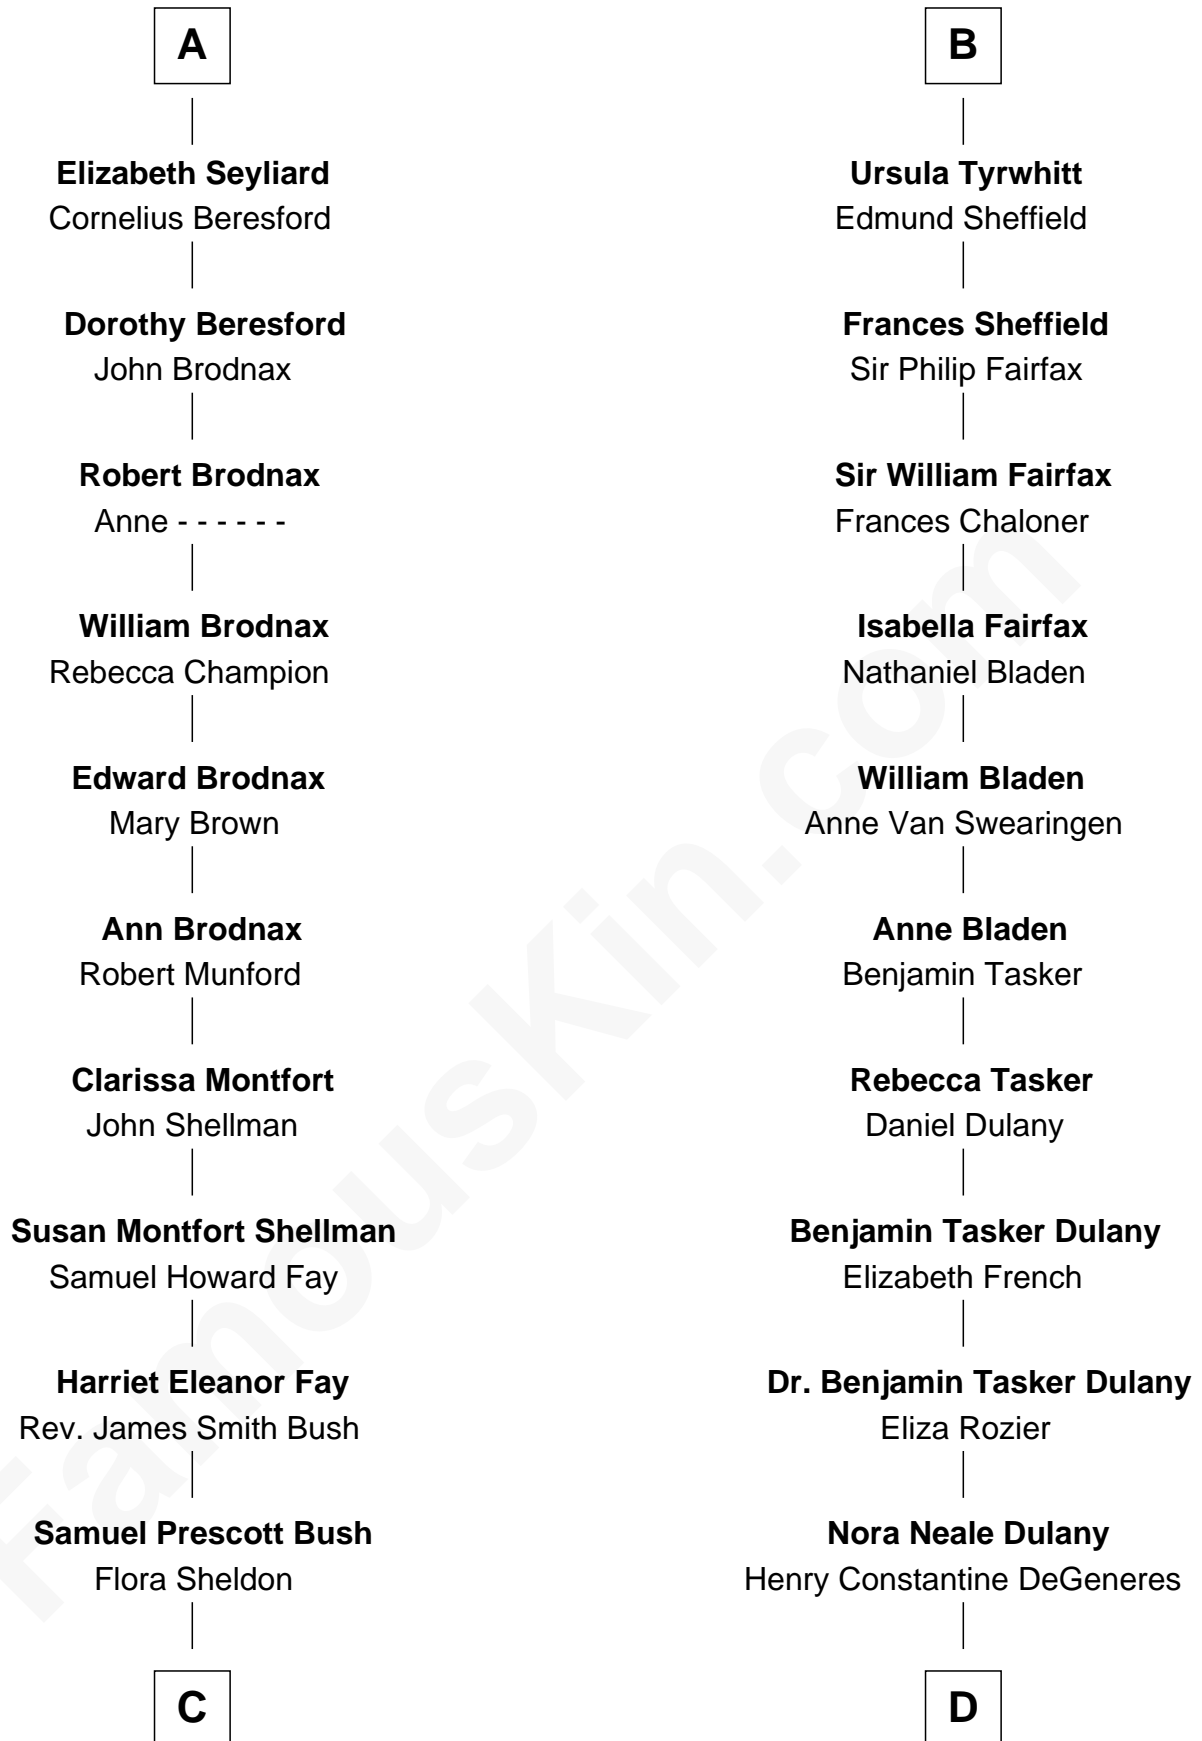

# FamousKin.com Relationship Chart of

**George W. Bush**  
43rd U.S. President

19th cousin 2 times removed of

**Ellen DeGeneres**

Comedienne and TV Personality

**Sir Michael de la Pole**

Katherine Wingfield

**C**

**Prescott Sheldon Bush**

Dorothy Wear Walker

**George Herbert Walker Bush**

Barbara Pierce

**George W. Bush**

*43rd U.S. President*

**D**