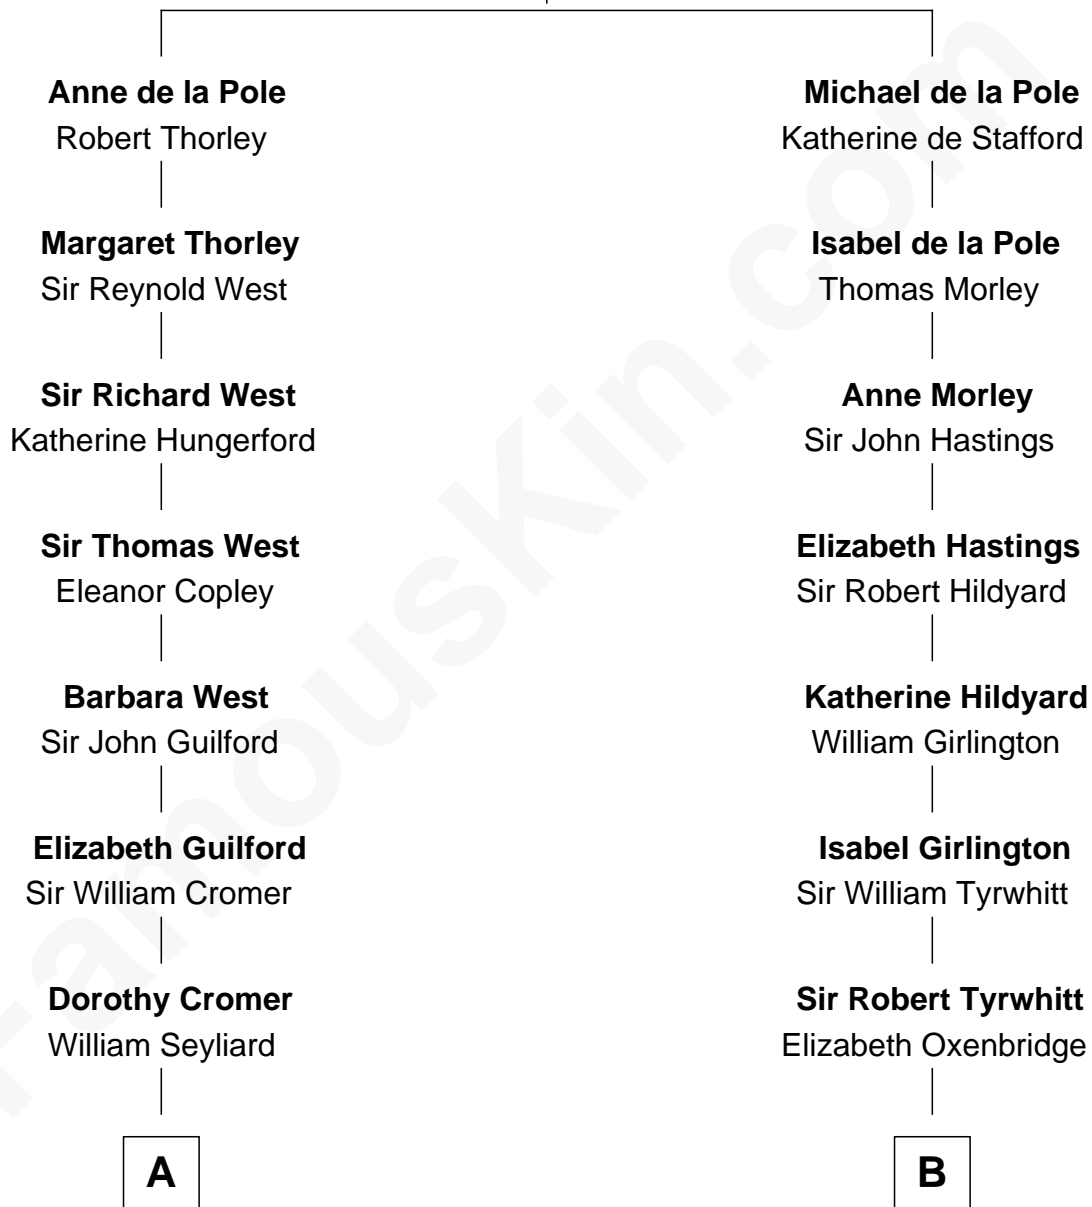

# FamousKin.com Relationship Chart of

**George W. Bush**  
43rd U.S. President

19th cousin 2 times removed of

**Ellen DeGeneres**

Comedienne and TV Personality

**Sir Michael de la Pole**

Katherine Wingfield

**C**

**Prescott Sheldon Bush**

Dorothy Wear Walker

**George Herbert Walker Bush**

Barbara Pierce

**George W. Bush**

*43rd U.S. President*

**D**