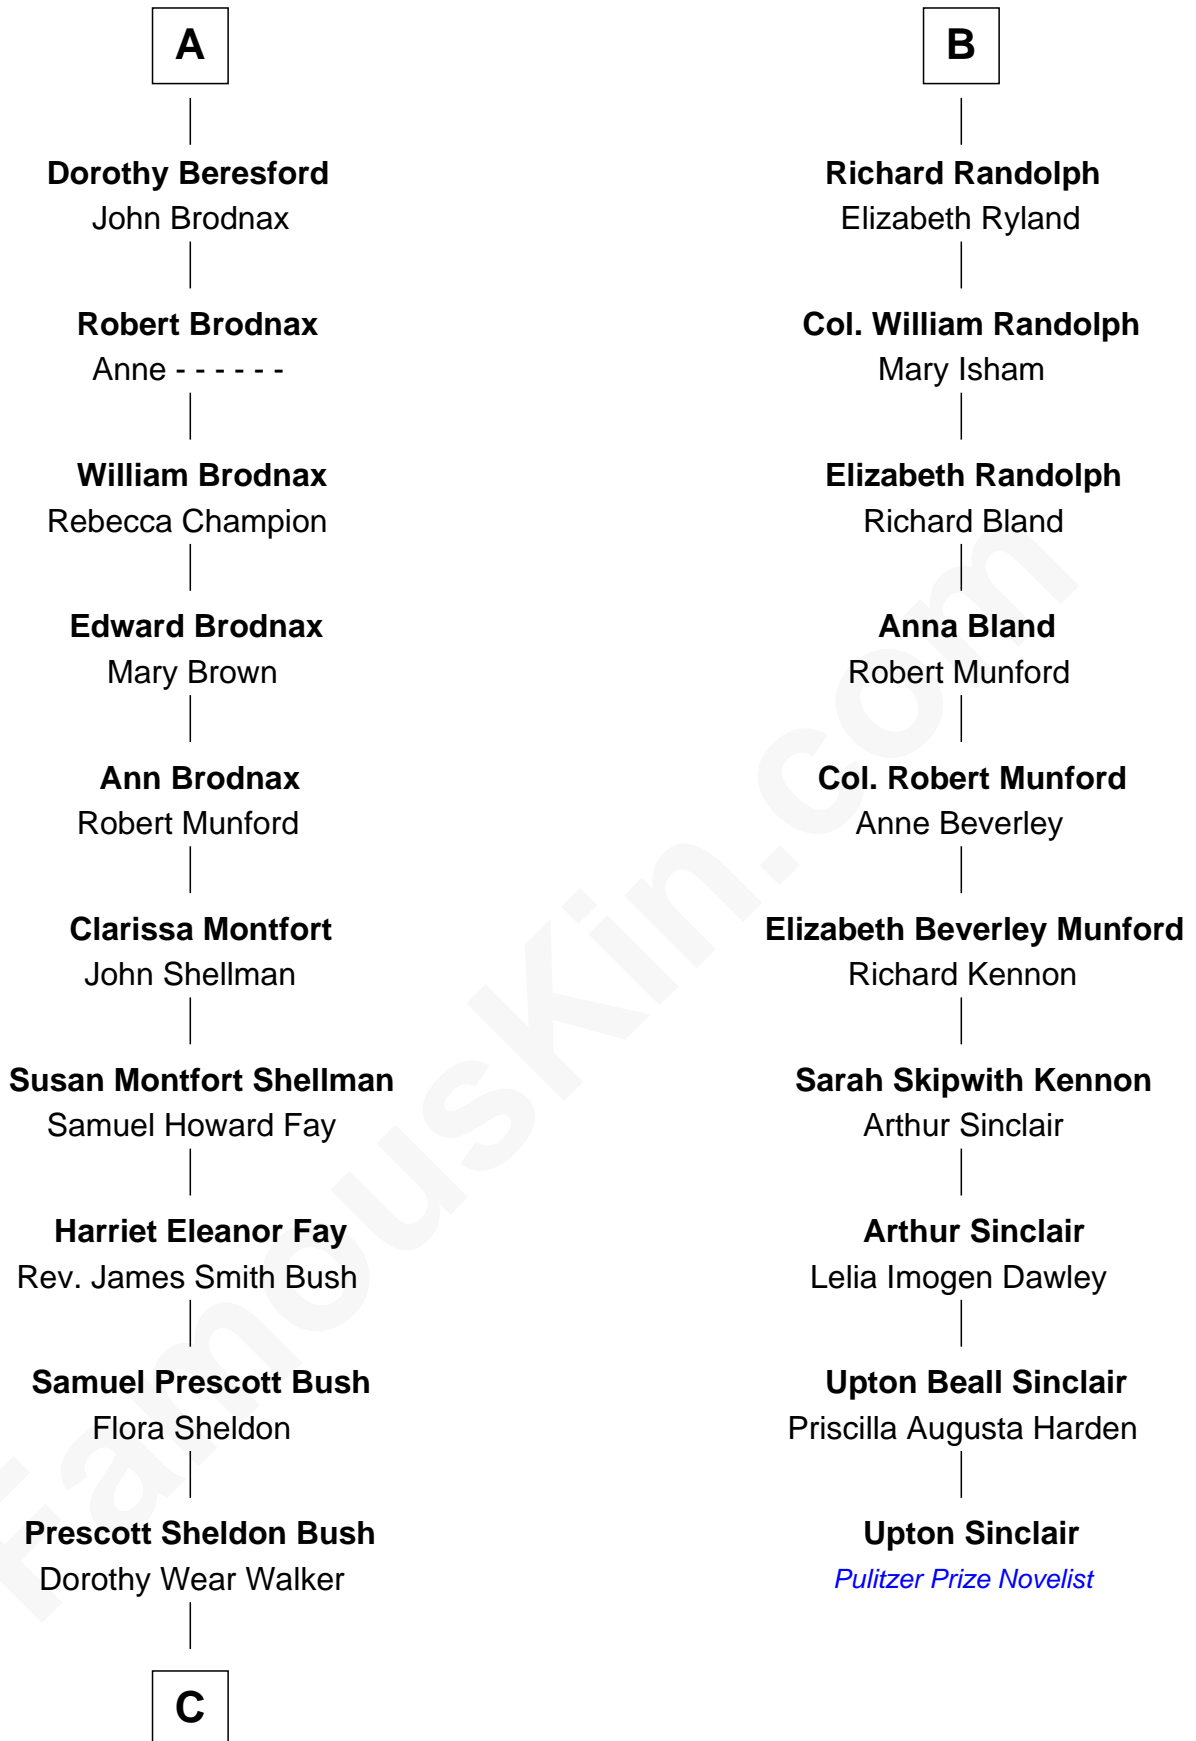

FamousKin.com Relationship Chart of

George W. Bush

43rd U.S. President

16th cousin 2 times removed of

Upton Sinclair

Pulitzer Prize Winning Novelist

Sir Robert Howard

Margaret Mowbray

Sir John Howard

Katherine Moleyns

Isabel Howard

Sir Robert Mortimer

Elizabeth Mortimer

George Guilford

Sir John Guilford

Barbara West

Clement Vincent

Elizabeth Vincent

Richard Lane

Dorothy Lane

William Randolph

B

C

George Herbert Walker Bush

Barbara Pierce

George W. Bush

43rd U.S. President

FamousKin.com