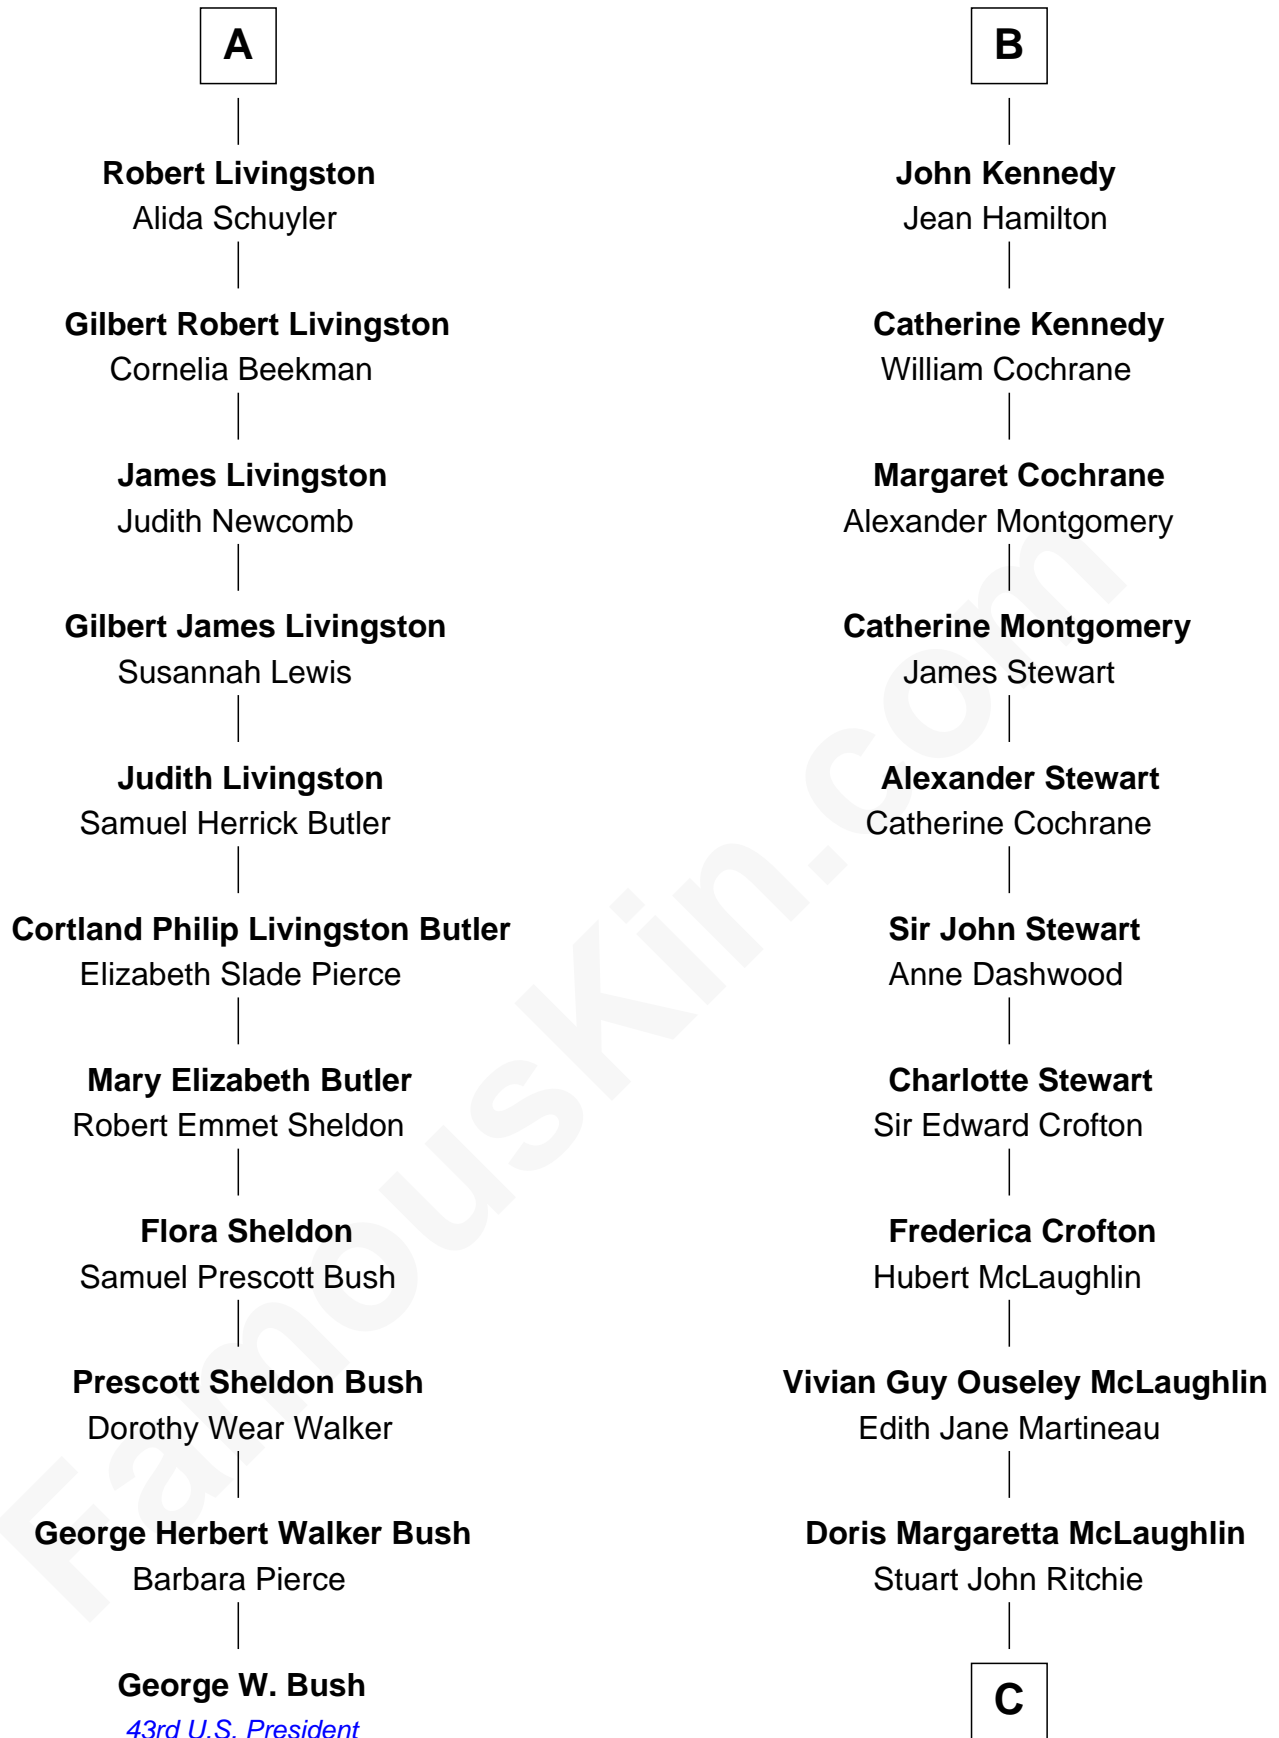

FamousKin.com Relationship Chart of

George W. Bush

43rd U.S. President

17th cousin 1 time removed of

Guy Ritchie

British Filmmaker

Sir Robert Erskine

Elizabeth Lindsay

Janet Douglas

Mariot Erskine

William Keith

William Keith

Elizabeth Gordon

Robert Keith

Elizabeth Douglas

Janet Keith

John Lyon

Margaret Lyon

Gilbert Kennedy

Hew Kennedy

Katherine McDowall

B

C

John Vivian Ritchie
Amber Mary Parkinson