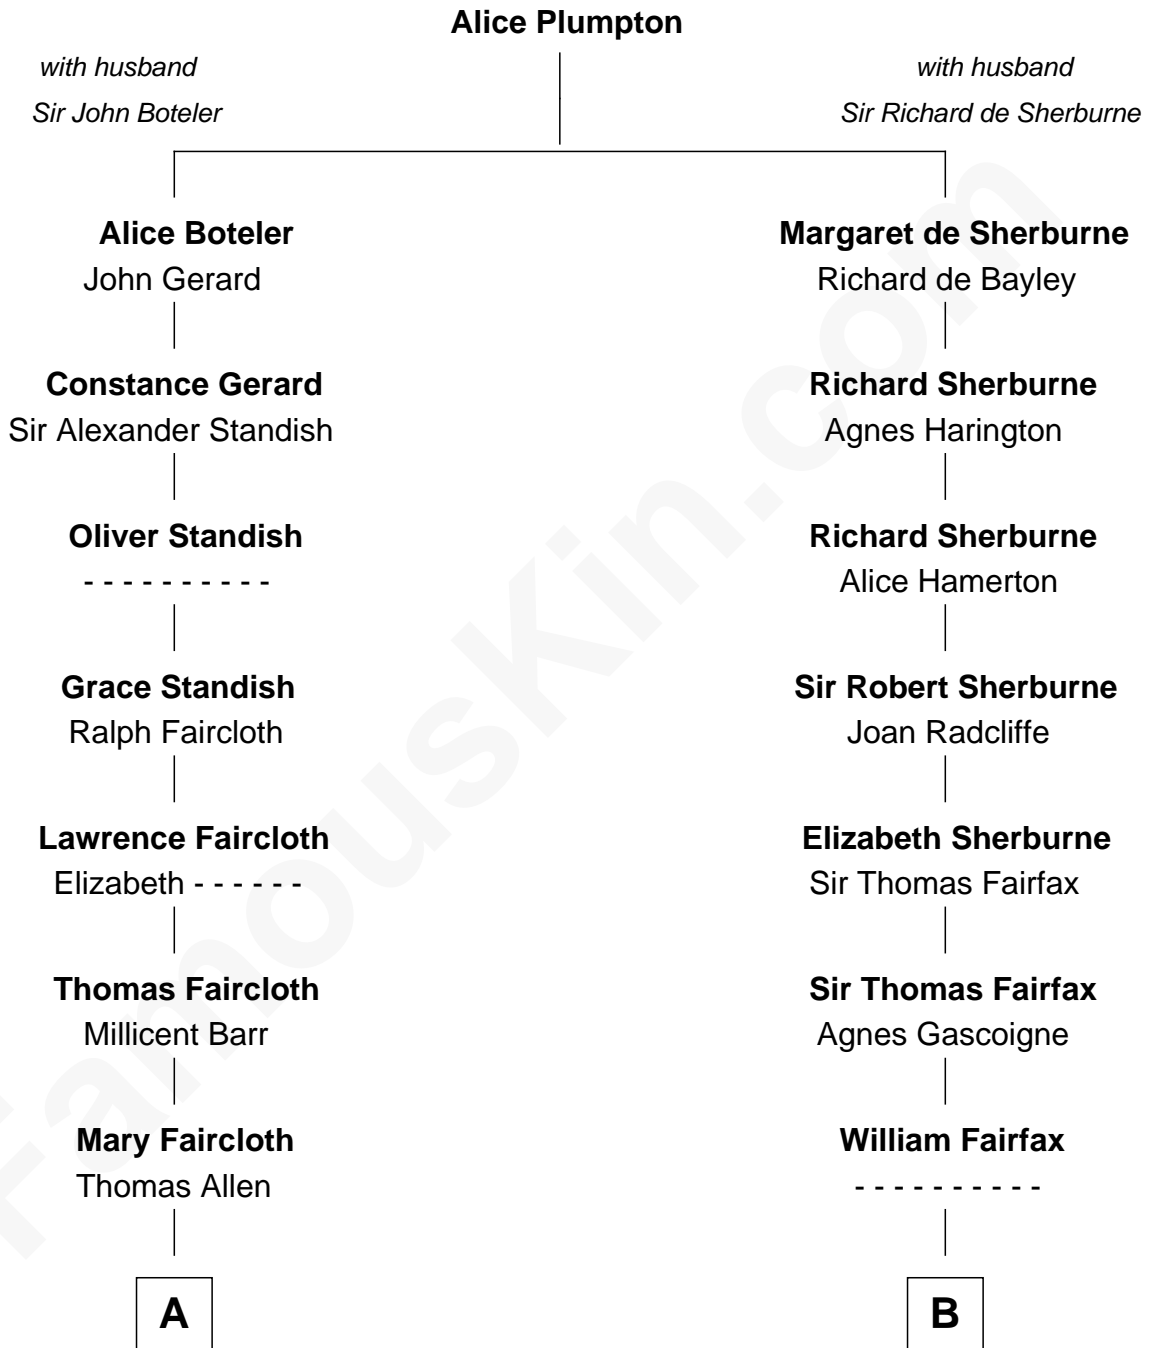

FamousKin.com Relationship Chart of

George W. Bush
43rd U.S. President

19th cousin of

Guy Ritchie
British Filmmaker

FamousKin.com