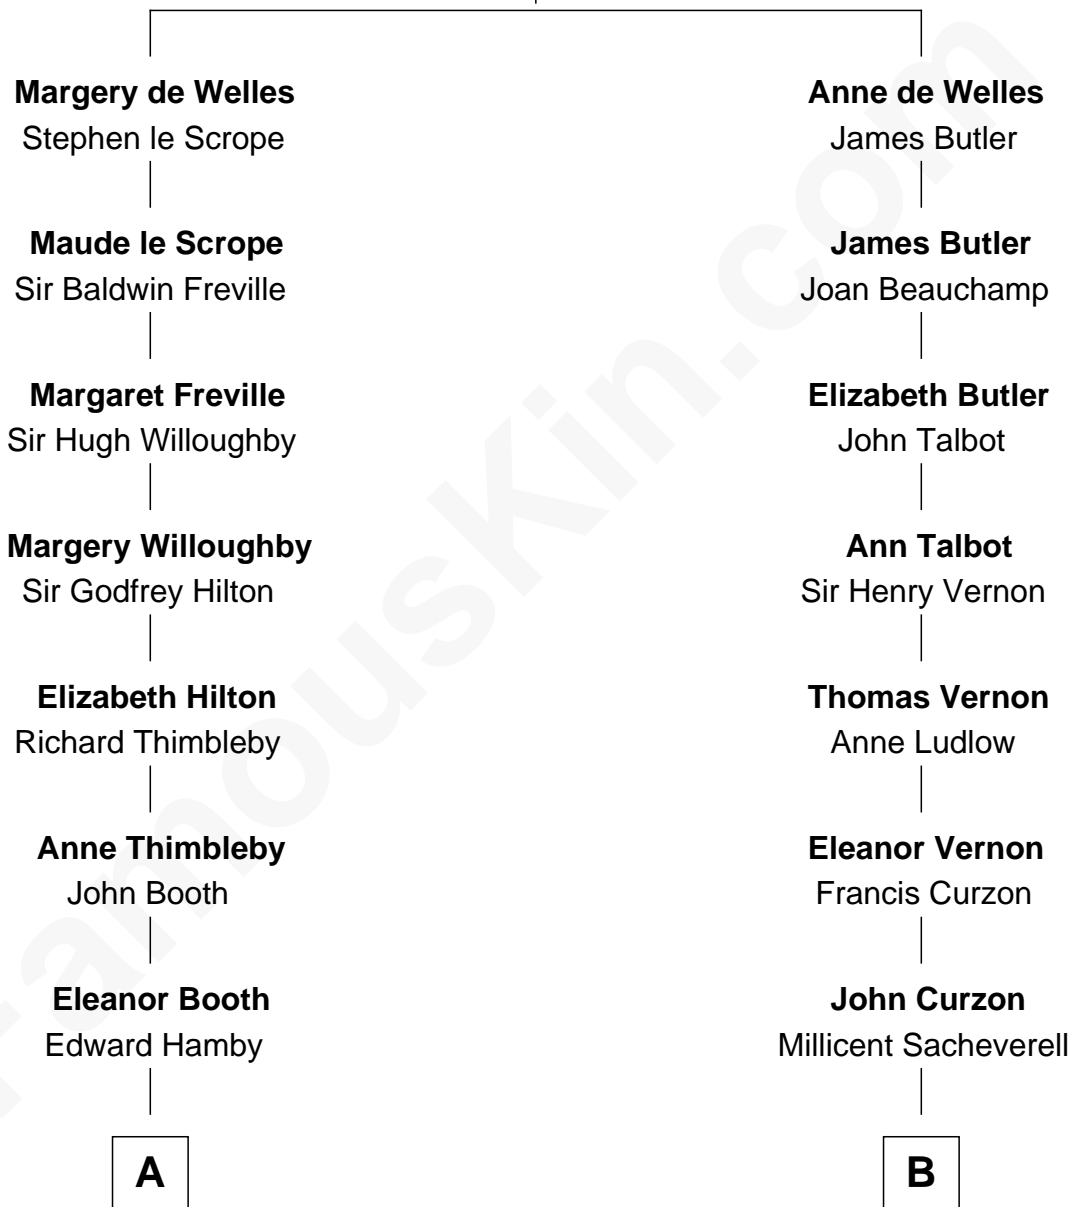

FamousKin.com
Relationship Chart of
George W. Bush
43rd U.S. President

19th cousin 2 times removed of
Oliver Platt
Movie Actor

John de Welles
Maud de Roos

C

Harriet Eleanor Fay
Rev. James Smith Bush

Samuel Prescott Bush
Flora Sheldon

Prescott Sheldon Bush
Dorothy Wear Walker

George Herbert Walker Bush
Barbara Pierce

George W. Bush
43rd U.S. President

D

Eileen Burden
Walter Maynard

Sheila Maynard
Nicholas Platt

Oliver Platt
Movie Actor