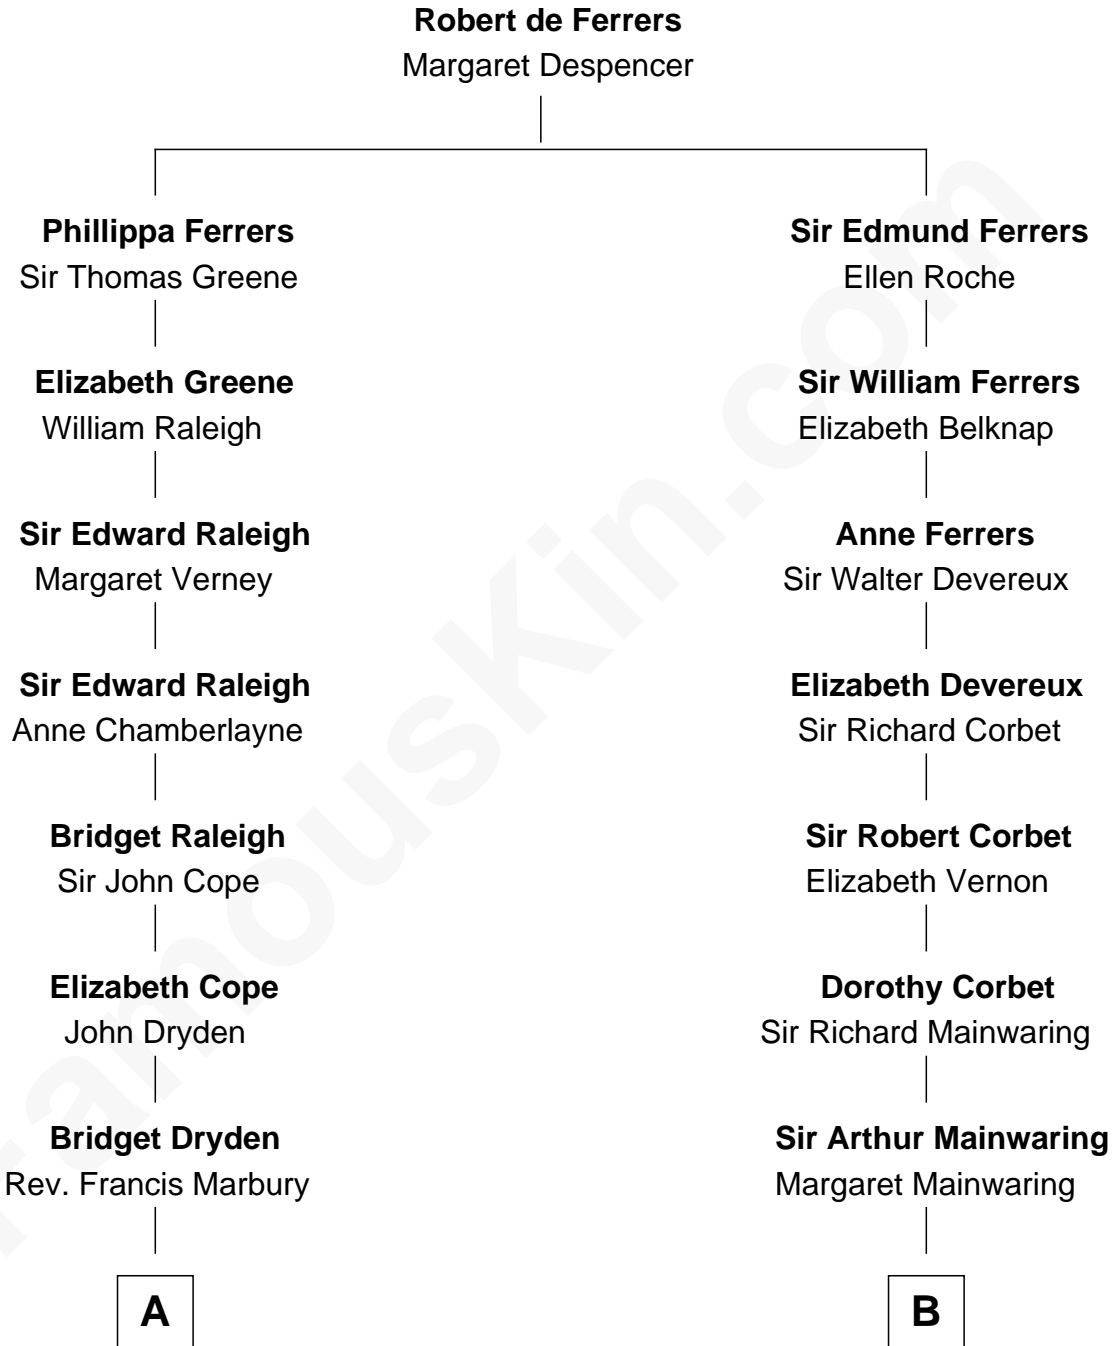

FamousKin.com
Relationship Chart of
George W. Bush
43rd U.S. President

16th cousin 4 times removed of
Marjorie Post
Founder of General Foods

C

—
Samuel Prescott Bush

Flora Sheldon

—
Prescott Sheldon Bush

Dorothy Wear Walker

—
George Herbert Walker Bush

Barbara Pierce

—
George W. Bush

43rd U.S. President

FamousKin.com