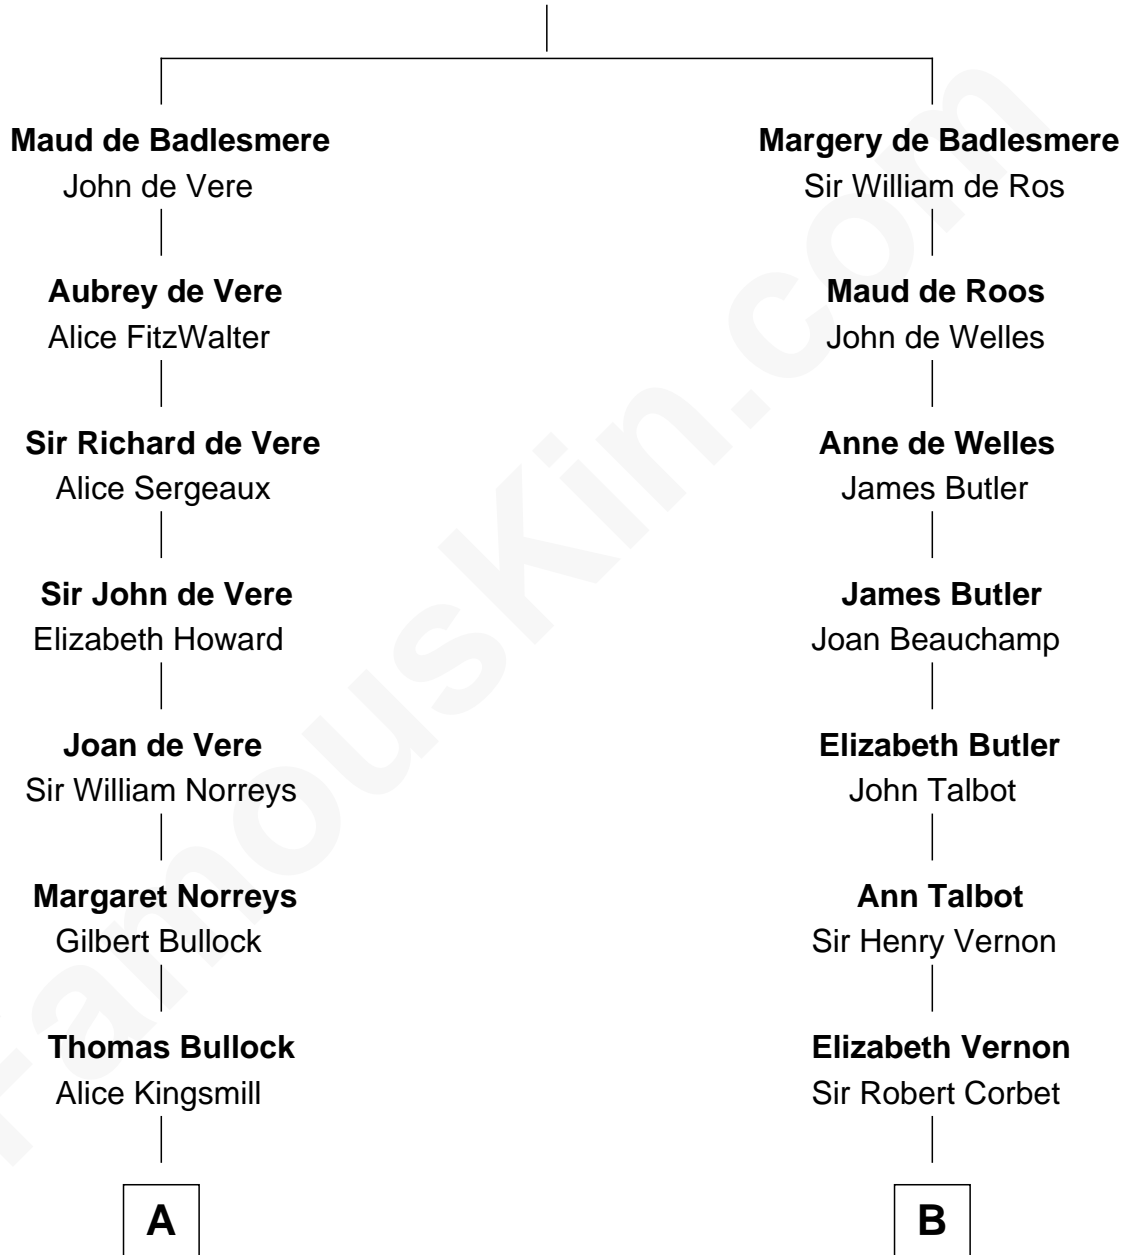

FamousKin.com
Relationship Chart of
George W. Bush
43rd U.S. President

18th cousin 3 times removed of
Marjorie Post
Founder of General Foods

Bartholomew de Badlesmere
 Margaret de Clare

C

Harriet Eleanor Fay
Rev. James Smith Bush

Samuel Prescott Bush
Flora Sheldon

Prescott Sheldon Bush
Dorothy Wear Walker

George Herbert Walker Bush
Barbara Pierce

George W. Bush
43rd U.S. President

D

Charles William Post
Elle Letitia Merriweather

Marjorie Post
Founder of General Foods