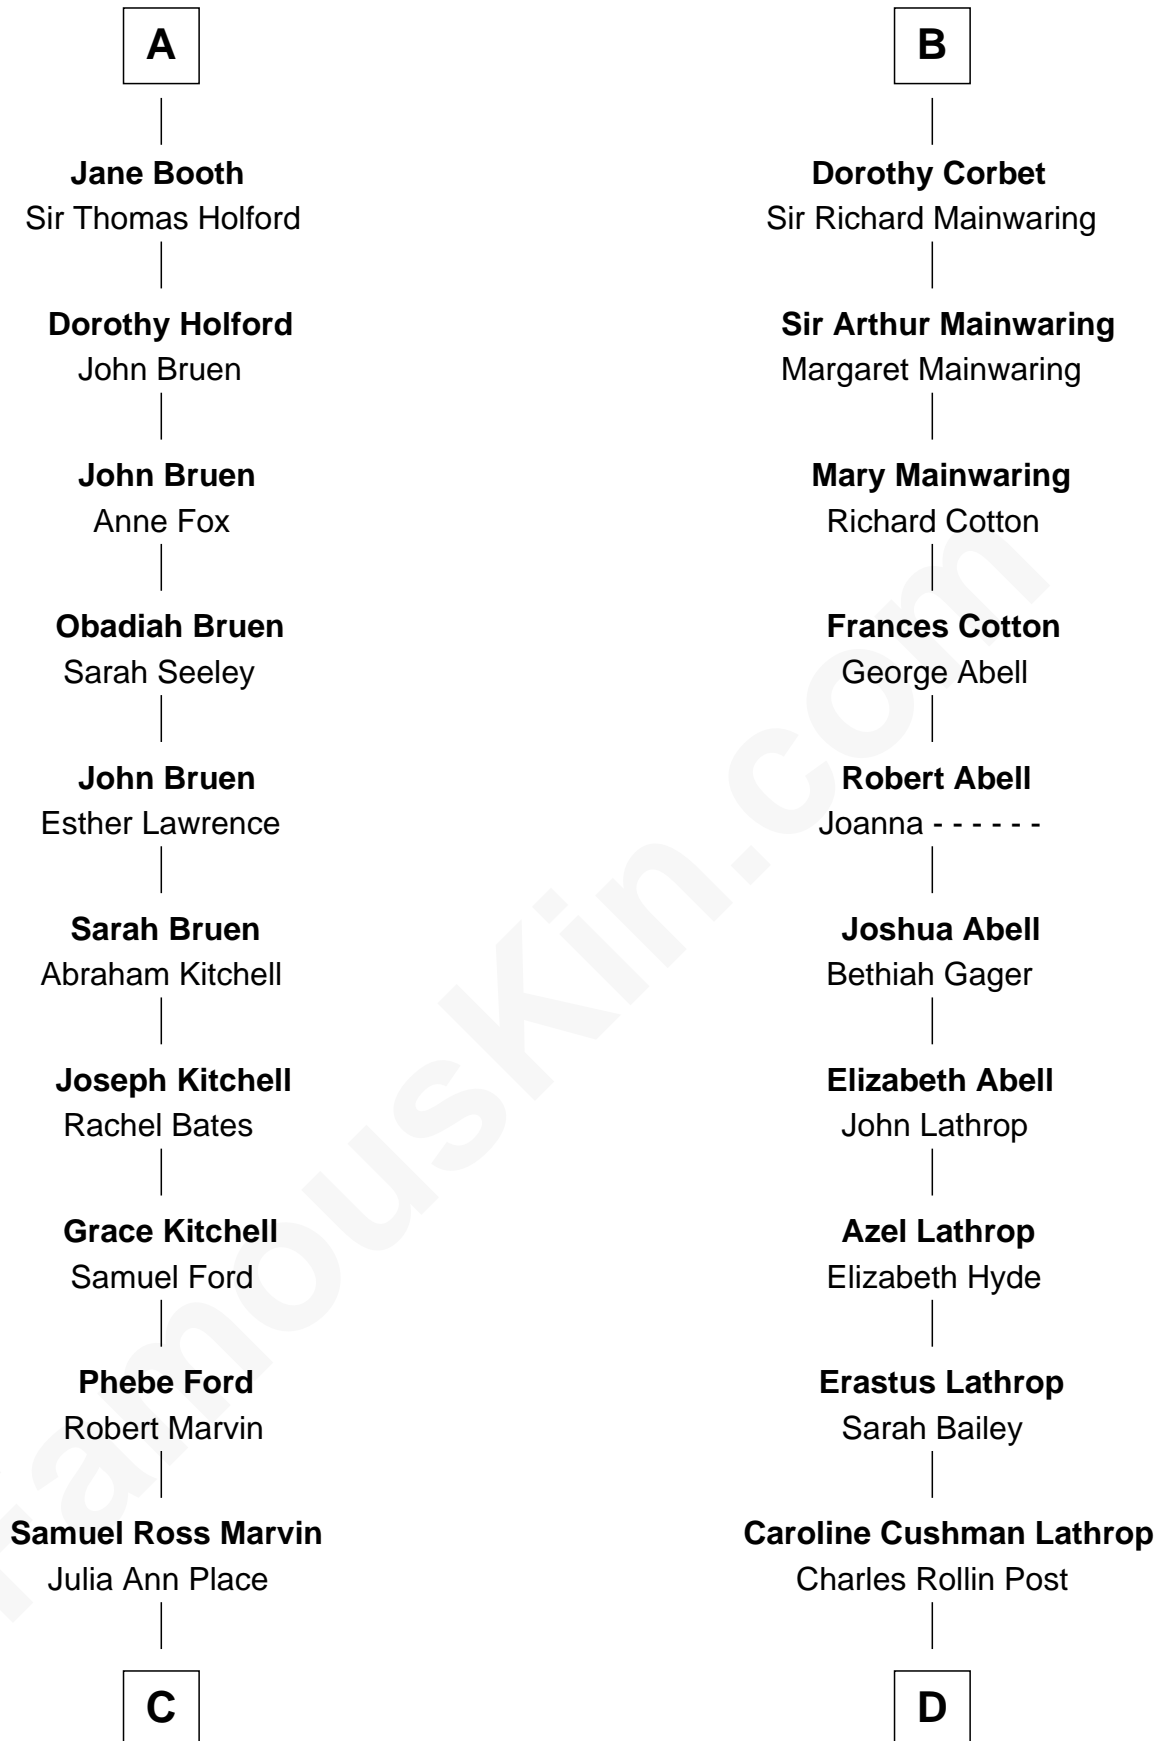

FamousKin.com
Relationship Chart of
George W. Bush
43rd U.S. President

18th cousin 3 times removed of
Marjorie Post
Founder of General Foods

FamousKin.com