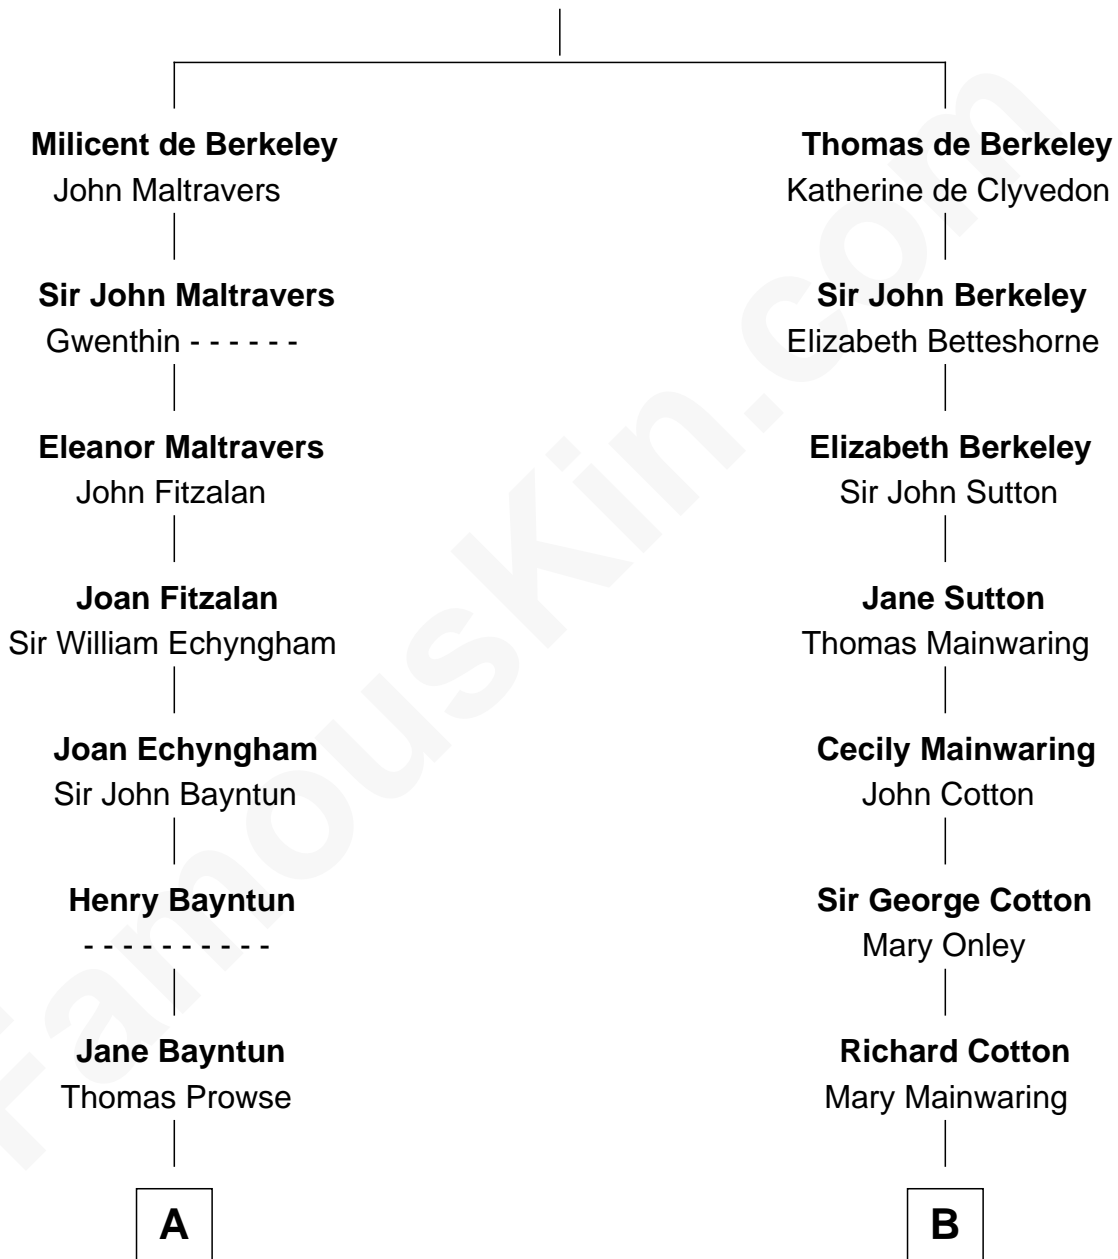

FamousKin.com
Relationship Chart of
George W. Bush
43rd U.S. President

15th cousin 6 times removed of
Marjorie Post
Founder of General Foods

Sir Maurice de Berkeley
 Eve la Zouche

FamousKin.com