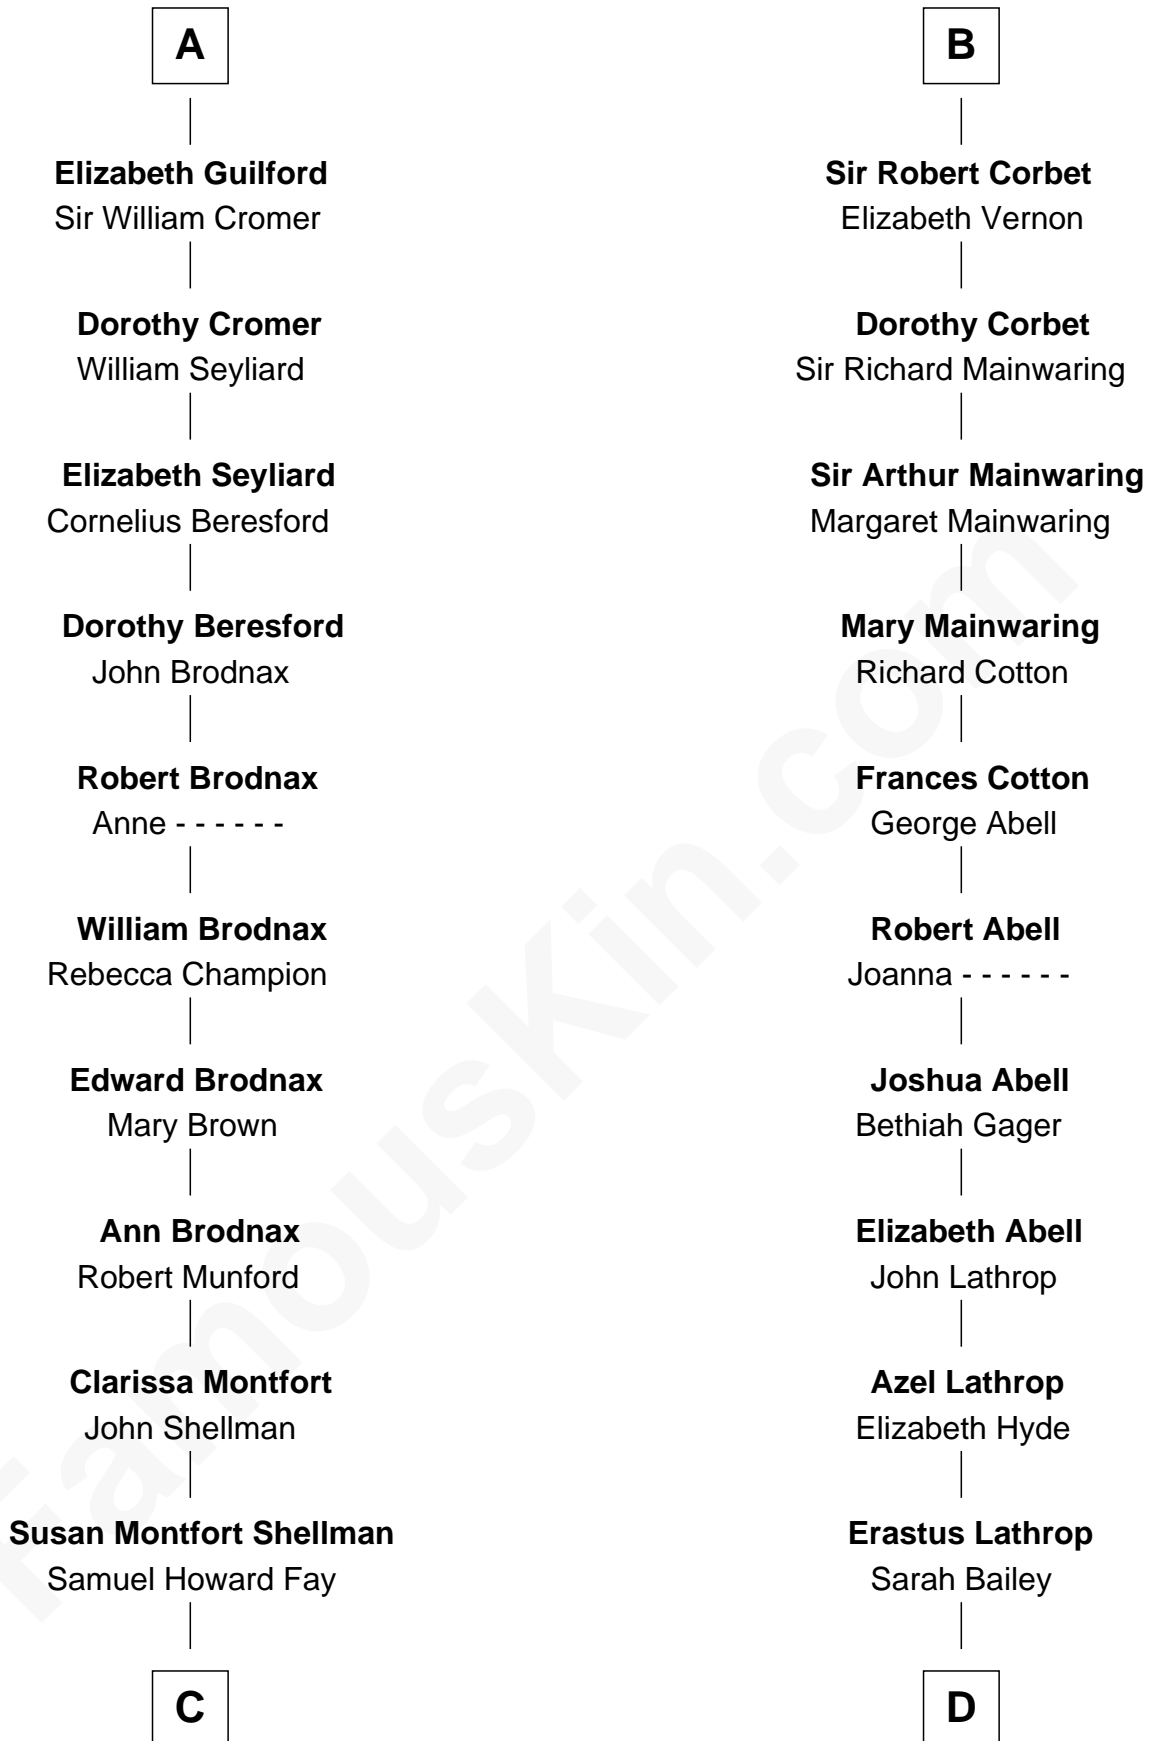

FamousKin.com
Relationship Chart of
George W. Bush
43rd U.S. President

19th cousin 2 times removed of
Marjorie Post
Founder of General Foods

Sir John de Mowbray
 Aline de Braiose

C

Harriet Eleanor Fay
Rev. James Smith Bush

Samuel Prescott Bush
Flora Sheldon

Prescott Sheldon Bush
Dorothy Wear Walker

George Herbert Walker Bush
Barbara Pierce

George W. Bush
43rd U.S. President

D

Caroline Cushman Lathrop
Charles Rollin Post

Charles William Post
Elle Letitia Merriweather