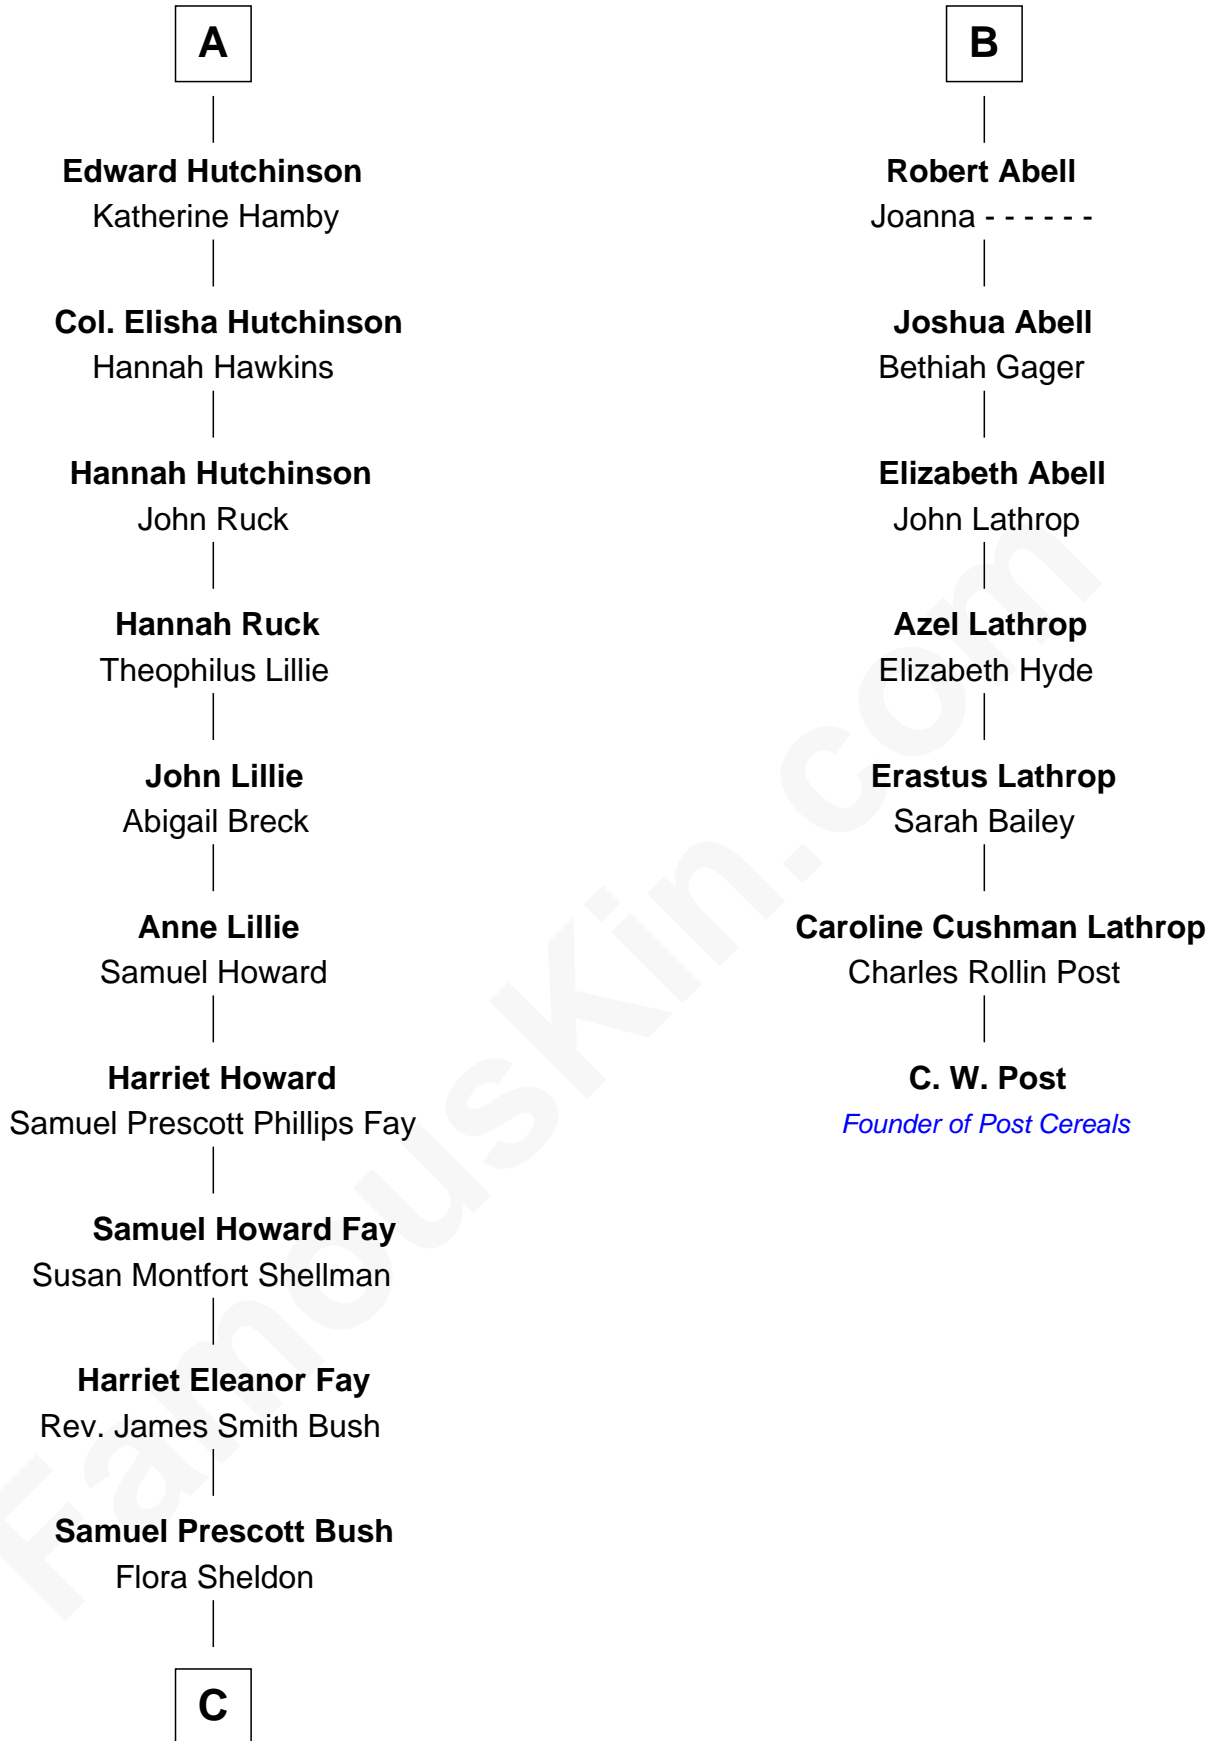

FamousKin.com
Relationship Chart of
George W. Bush
43rd U.S. President

13th cousin 6 times removed of
C. W. Post
Founder of Post Cereals

Sir Walter Blount
 Sancha de Ayala

Sir Thomas Blount
 Margaret de Gresley

Constance Blount
 Sir John Sutton

Sir Thomas Blount
 Agnes Hawley

Sir John Sutton
 Elizabeth Berkeley

Anne Blount
 William Marbury

Jane Sutton
 Thomas Mainwaring

Robert Marbury
 Katherine Williamson

Cecily Mainwaring
 John Cotton

William Marbury
 Agnes Lenton

Sir George Cotton
 Mary Onley

Rev. Francis Marbury
 Bridget Dryden

Richard Cotton
 Mary Mainwaring

Anne Marbury
 William Hutchinson

Frances Cotton
 George Abell

A

B

C

—
Prescott Sheldon Bush

Dorothy Wear Walker

—
George Herbert Walker Bush

Barbara Pierce

—
George W. Bush

43rd U.S. President

FamousKin.com