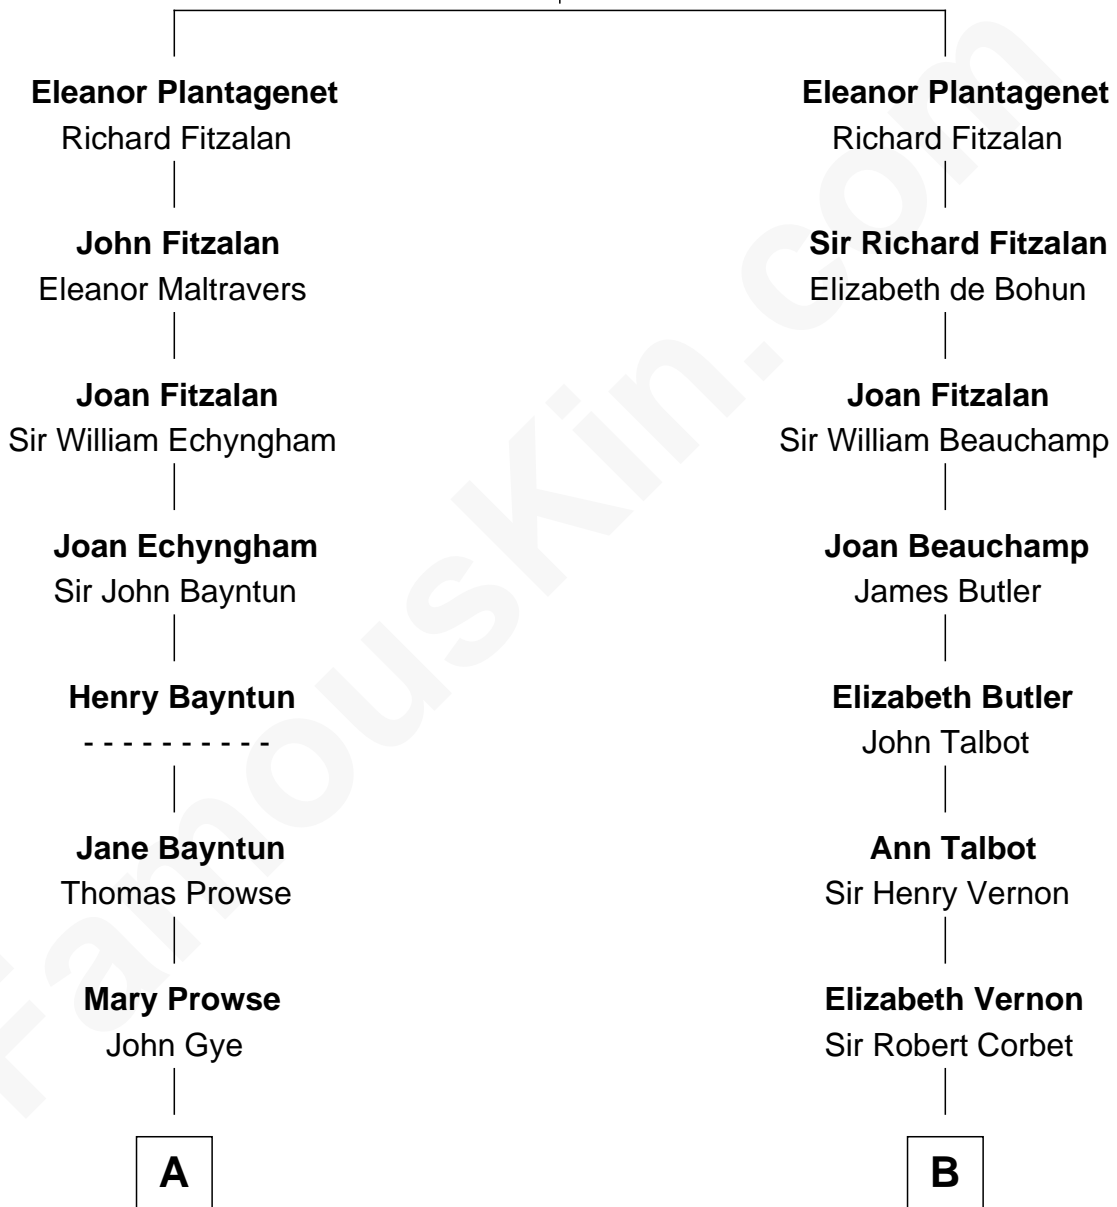

FamousKin.com
Relationship Chart of
George W. Bush
43rd U.S. President

17th cousin 3 times removed of
C. W. Post
Founder of Post Cereals

Henry Plantagenet
Maud de Chaworth

C

—
Scott Pierce
Mabel Marvin

—
Marvin Pierce
Pauline Robinson

—
Barbara Pierce
George Herbert Walker Bush

—
George W. Bush
43rd U.S. President

FamousKin.com