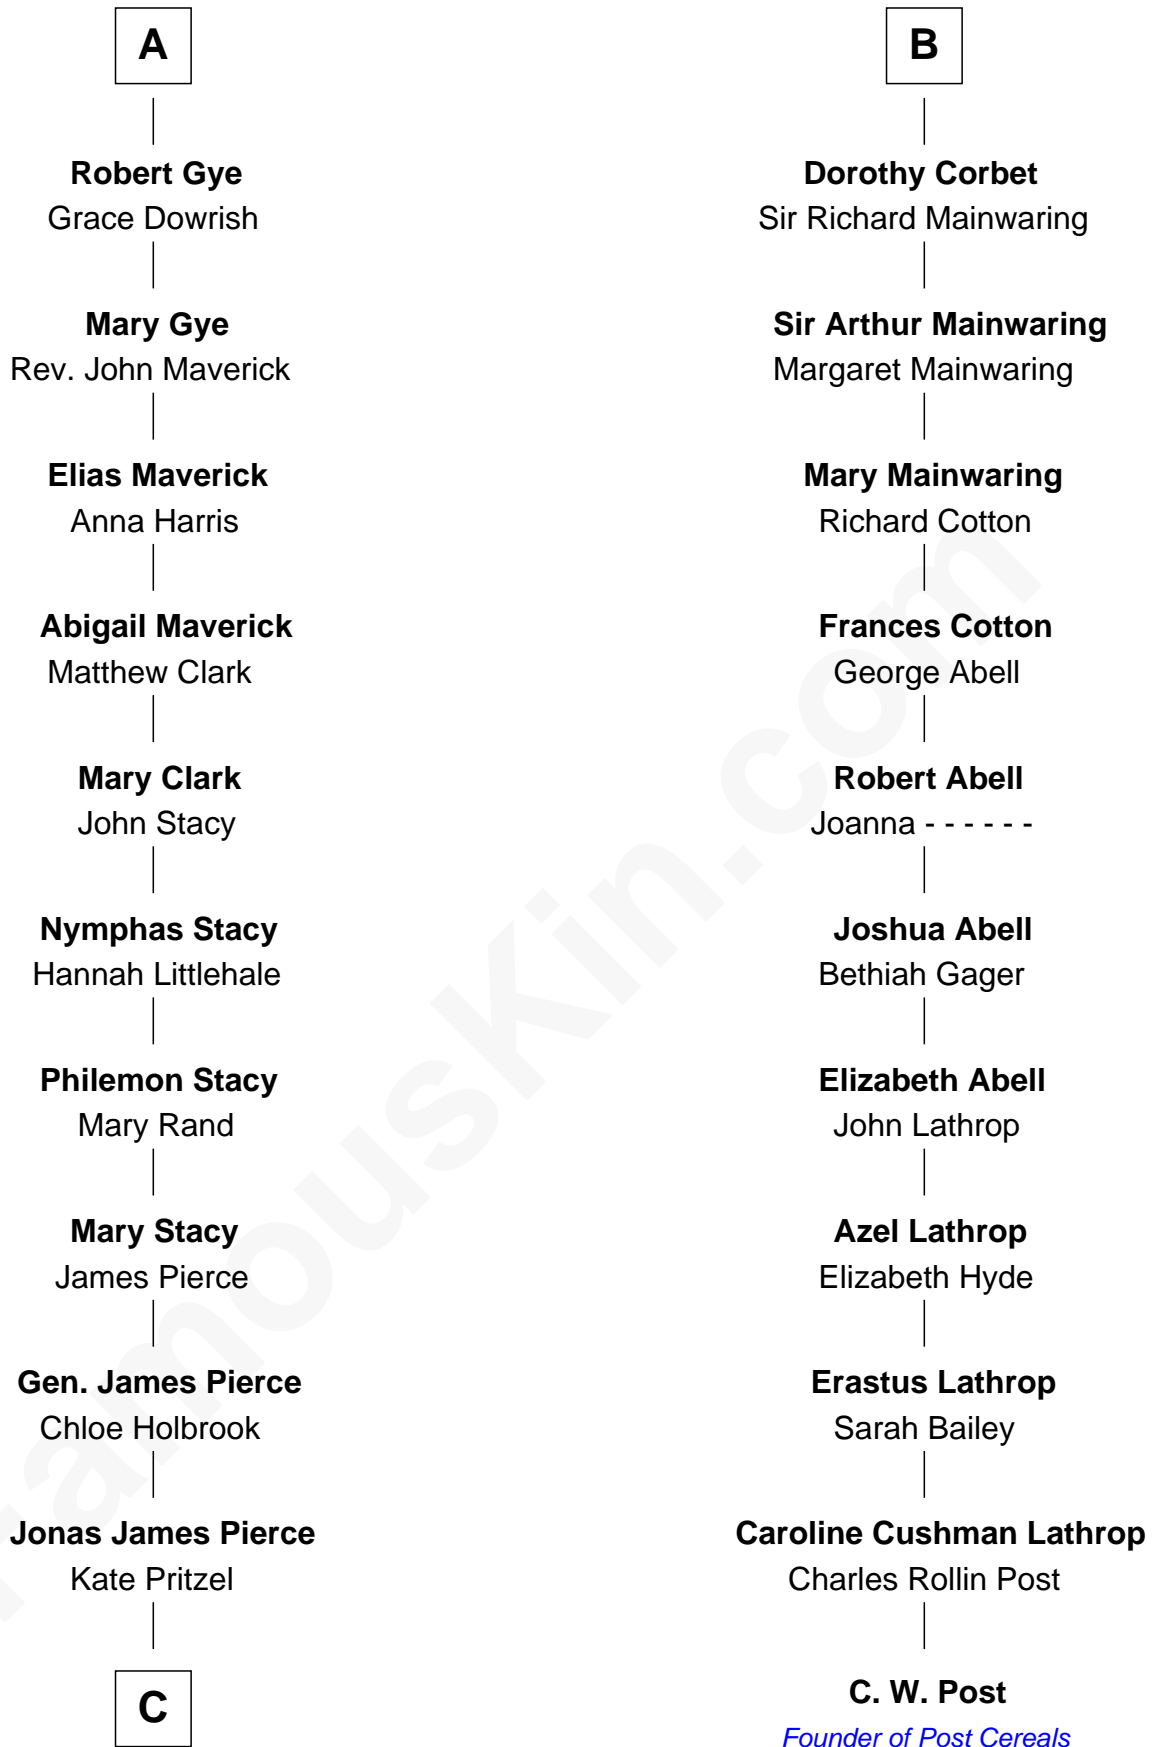

FamousKin.com
Relationship Chart of
George W. Bush
43rd U.S. President

17th cousin 3 times removed of
C. W. Post
Founder of Post Cereals

Henry Plantagenet
Maud de Chaworth

C

—
Scott Pierce
Mabel Marvin

—
Marvin Pierce
Pauline Robinson

—
Barbara Pierce
George Herbert Walker Bush

—
George W. Bush
43rd U.S. President

FamousKin.com