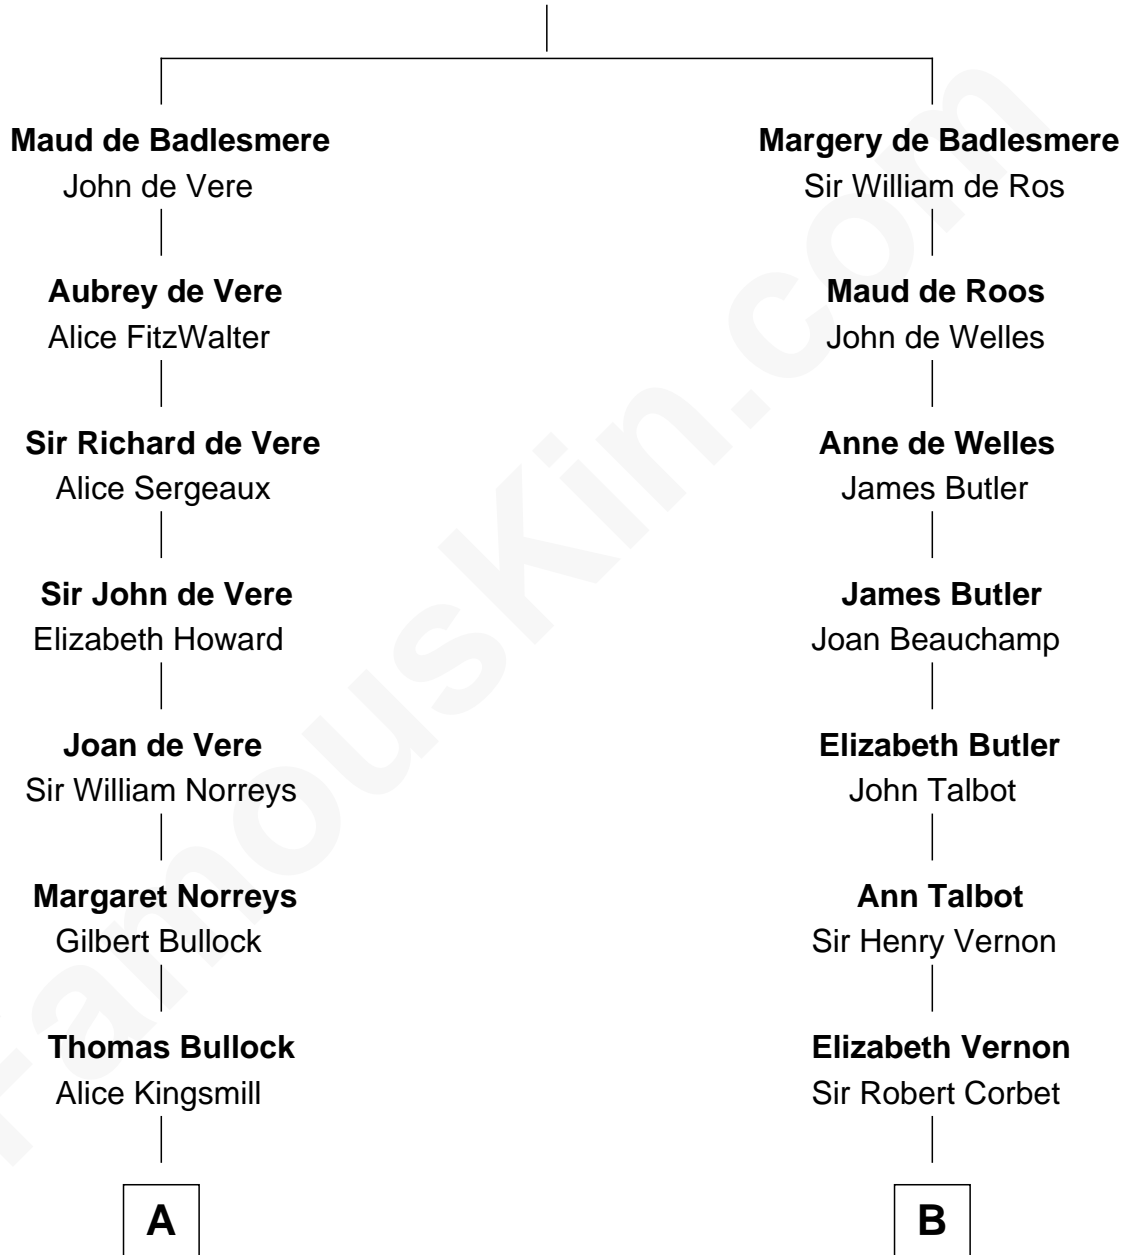

FamousKin.com
Relationship Chart of
George W. Bush
43rd U.S. President

17th cousin 4 times removed of
C. W. Post
Founder of Post Cereals

Bartholomew de Badlesmere
 Margaret de Clare

C

—
Harriet Eleanor Fay
Rev. James Smith Bush

—
Samuel Prescott Bush
Flora Sheldon

—
Prescott Sheldon Bush
Dorothy Wear Walker

—
George Herbert Walker Bush
Barbara Pierce

—
George W. Bush
43rd U.S. President

FamousKin.com