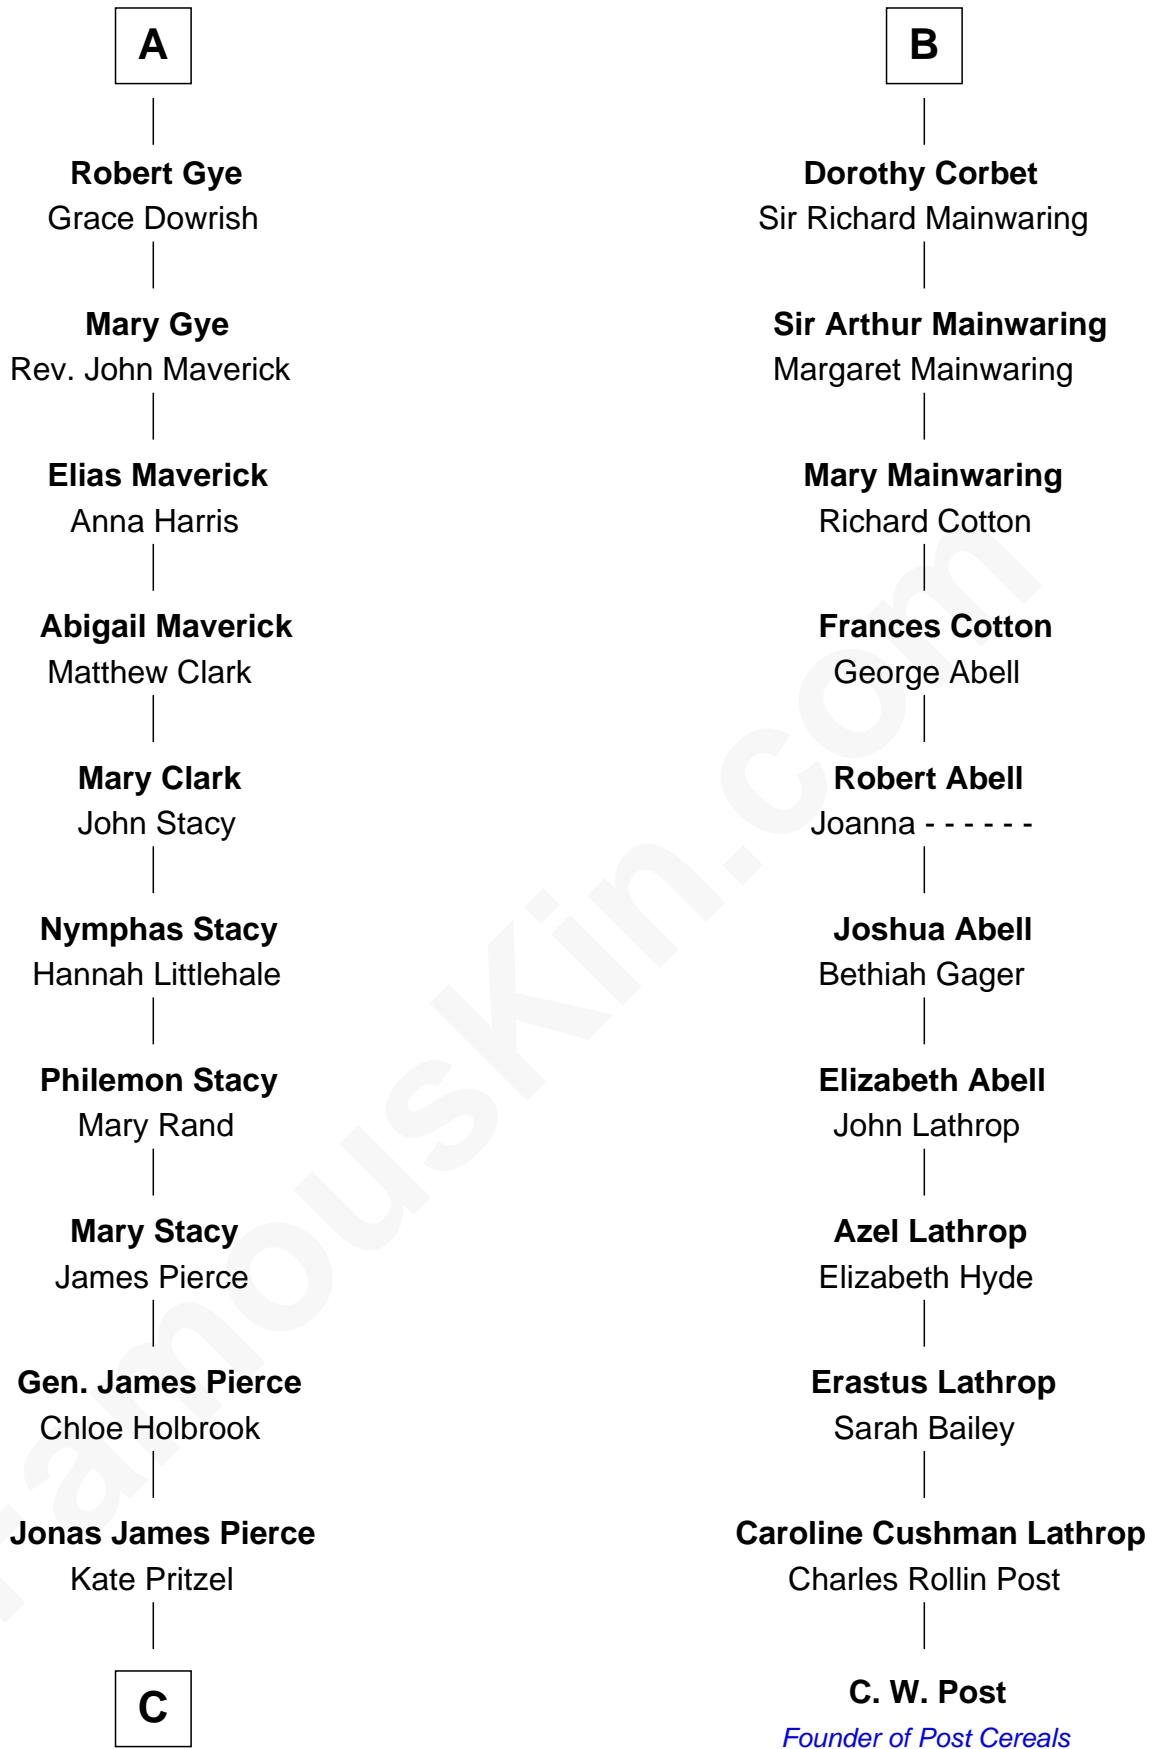

**FamousKin.com**  
**Relationship Chart of**  
**George W. Bush**  
*43rd U.S. President*

**17th cousin 3 times removed of**  
**C. W. Post**  
*Founder of Post Cereals*

**Edmund Fitzalan**  
 Alice de Warenne

**C**

—  
**Scott Pierce**  
Mabel Marvin

—  
**Marvin Pierce**  
Pauline Robinson

—  
**Barbara Pierce**  
George Herbert Walker Bush

—  
**George W. Bush**  
*43rd U.S. President*

FamousKin.com