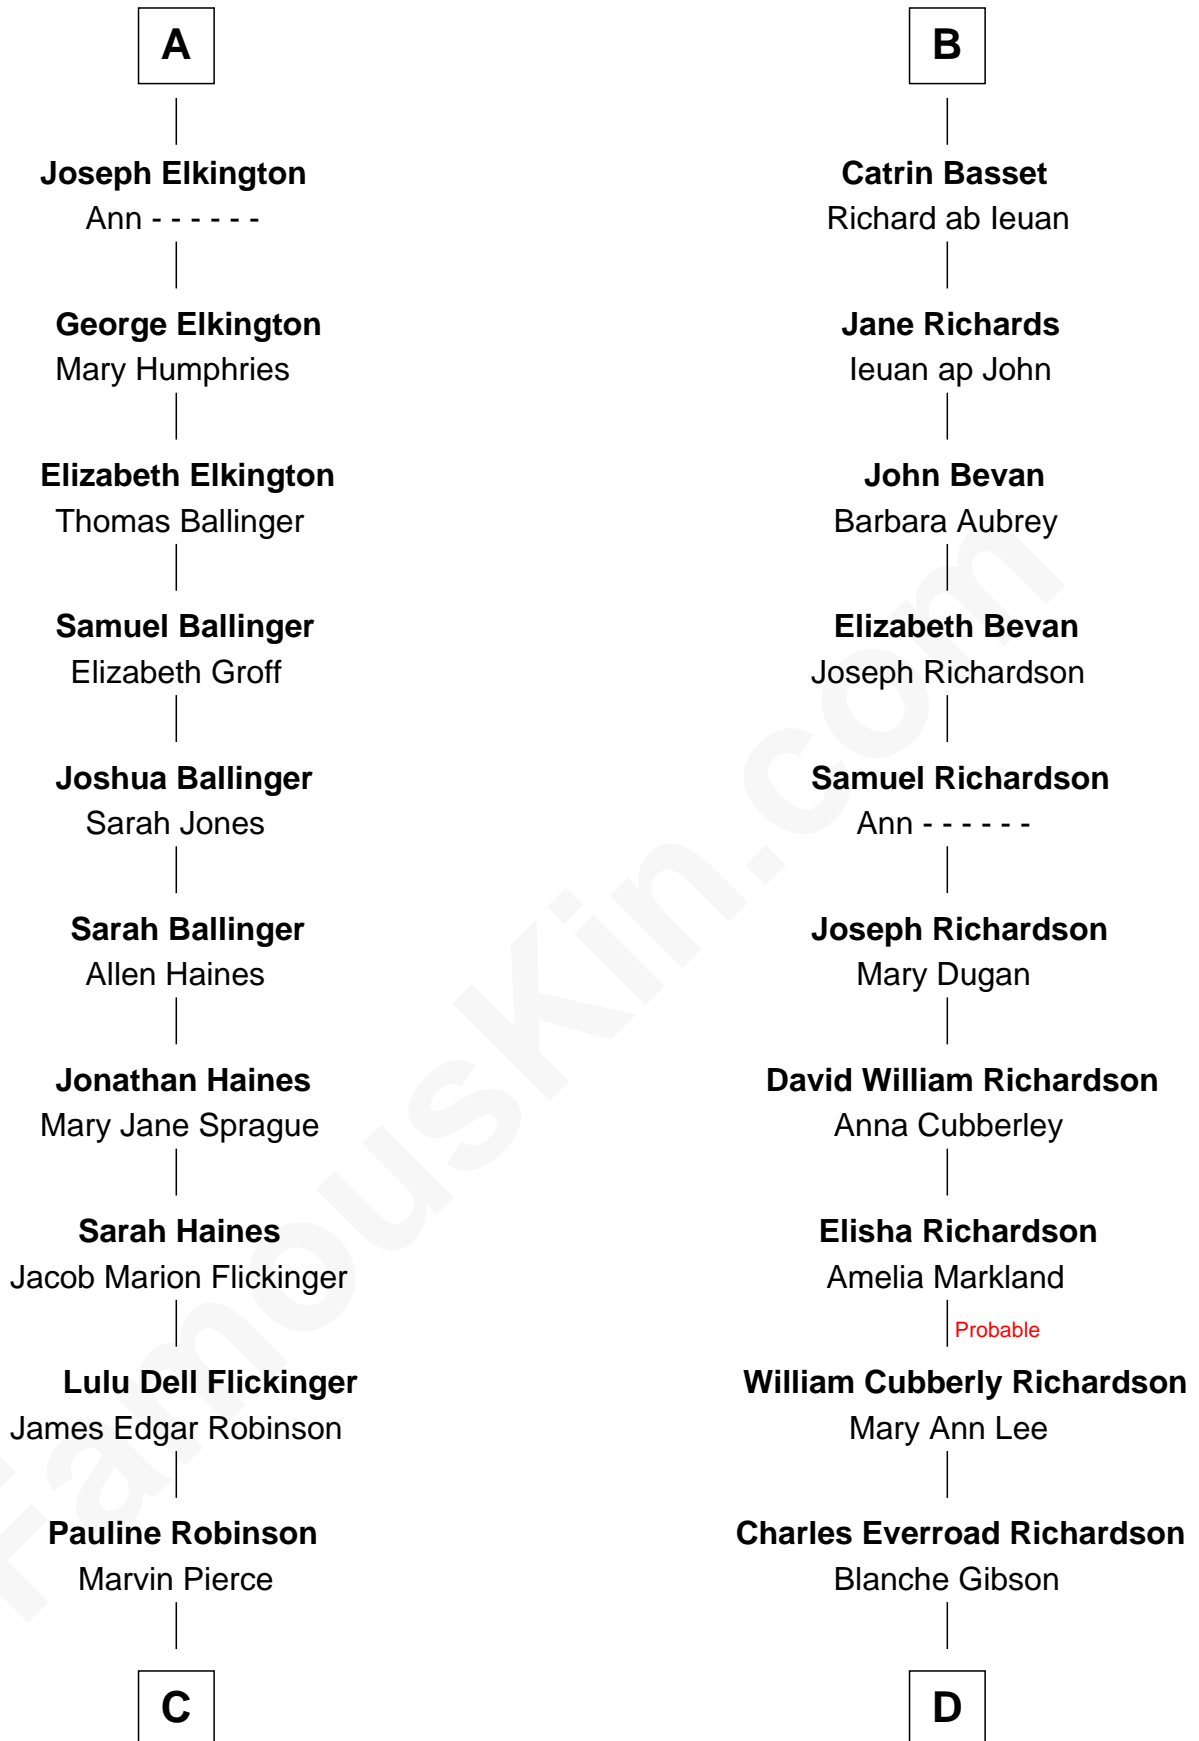

FamousKin.com Relationship Chart of

George W. Bush
43rd U.S. President

18th cousin 1 time removed of

Sally Ride

1st American Woman in Space

Sir William Trussell

Margery Ludlow

C

Barbara Pierce
George Herbert Walker Bush

George W. Bush
43rd U.S. President

D

Jennie Mae Richardson
Thomas Vernam Ride

Dale Burdell Ride
Carol Joyce Anderson

Sally Ride
1st American Woman in Space

FamousKin.com