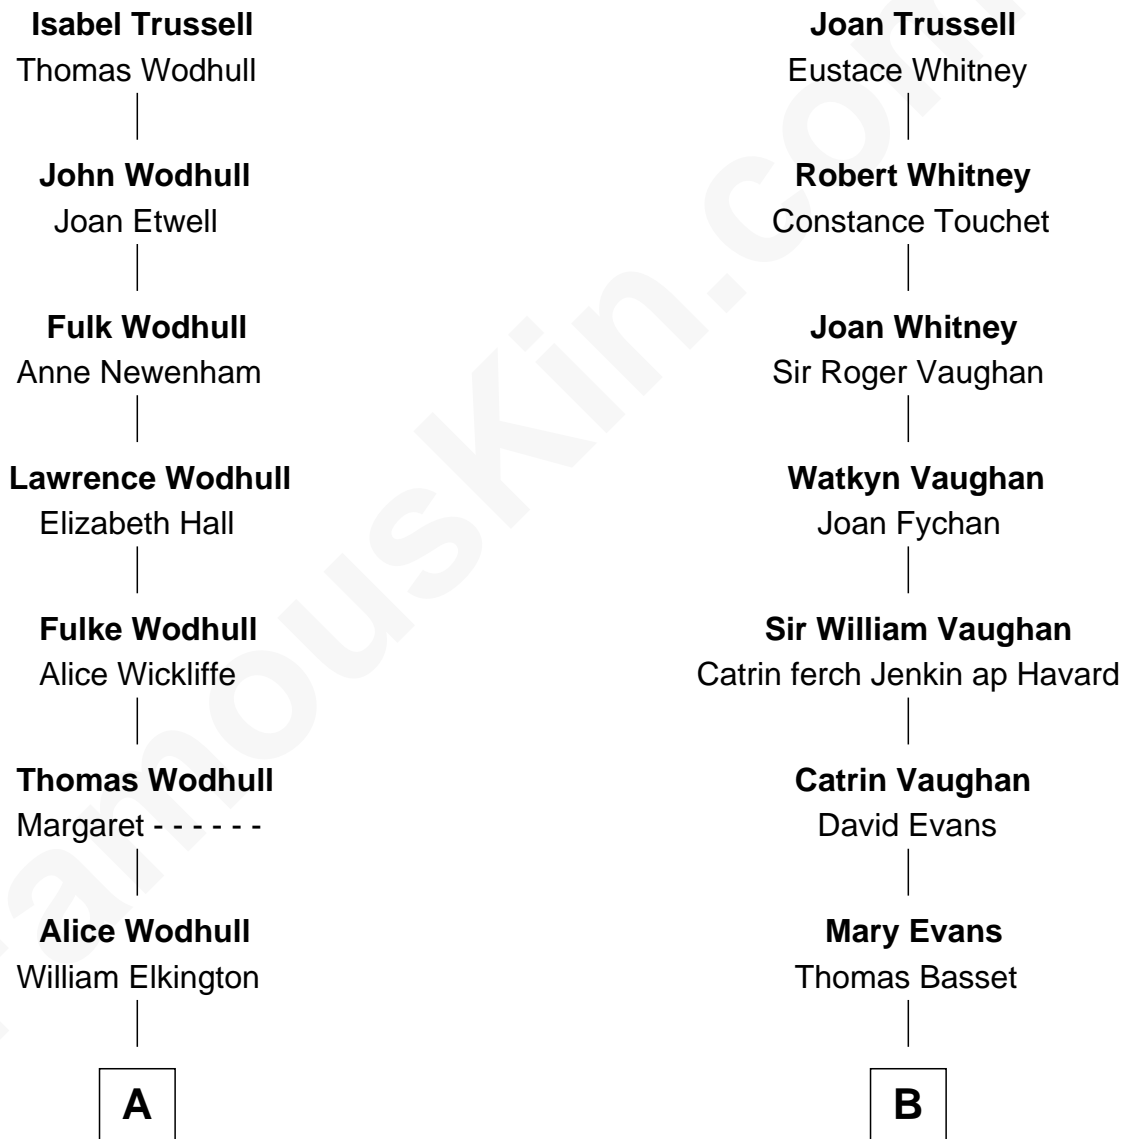

FamousKin.com Relationship Chart of

George W. Bush
43rd U.S. President

18th cousin 1 time removed of

Sally Ride

1st American Woman in Space

Sir William Trussell

Margery Ludlow

C

Barbara Pierce
George Herbert Walker Bush

George W. Bush
43rd U.S. President

D

Jennie Mae Richardson
Thomas Vernam Ride

Dale Burdell Ride
Carol Joyce Anderson

Sally Ride
1st American Woman in Space

FamousKin.com