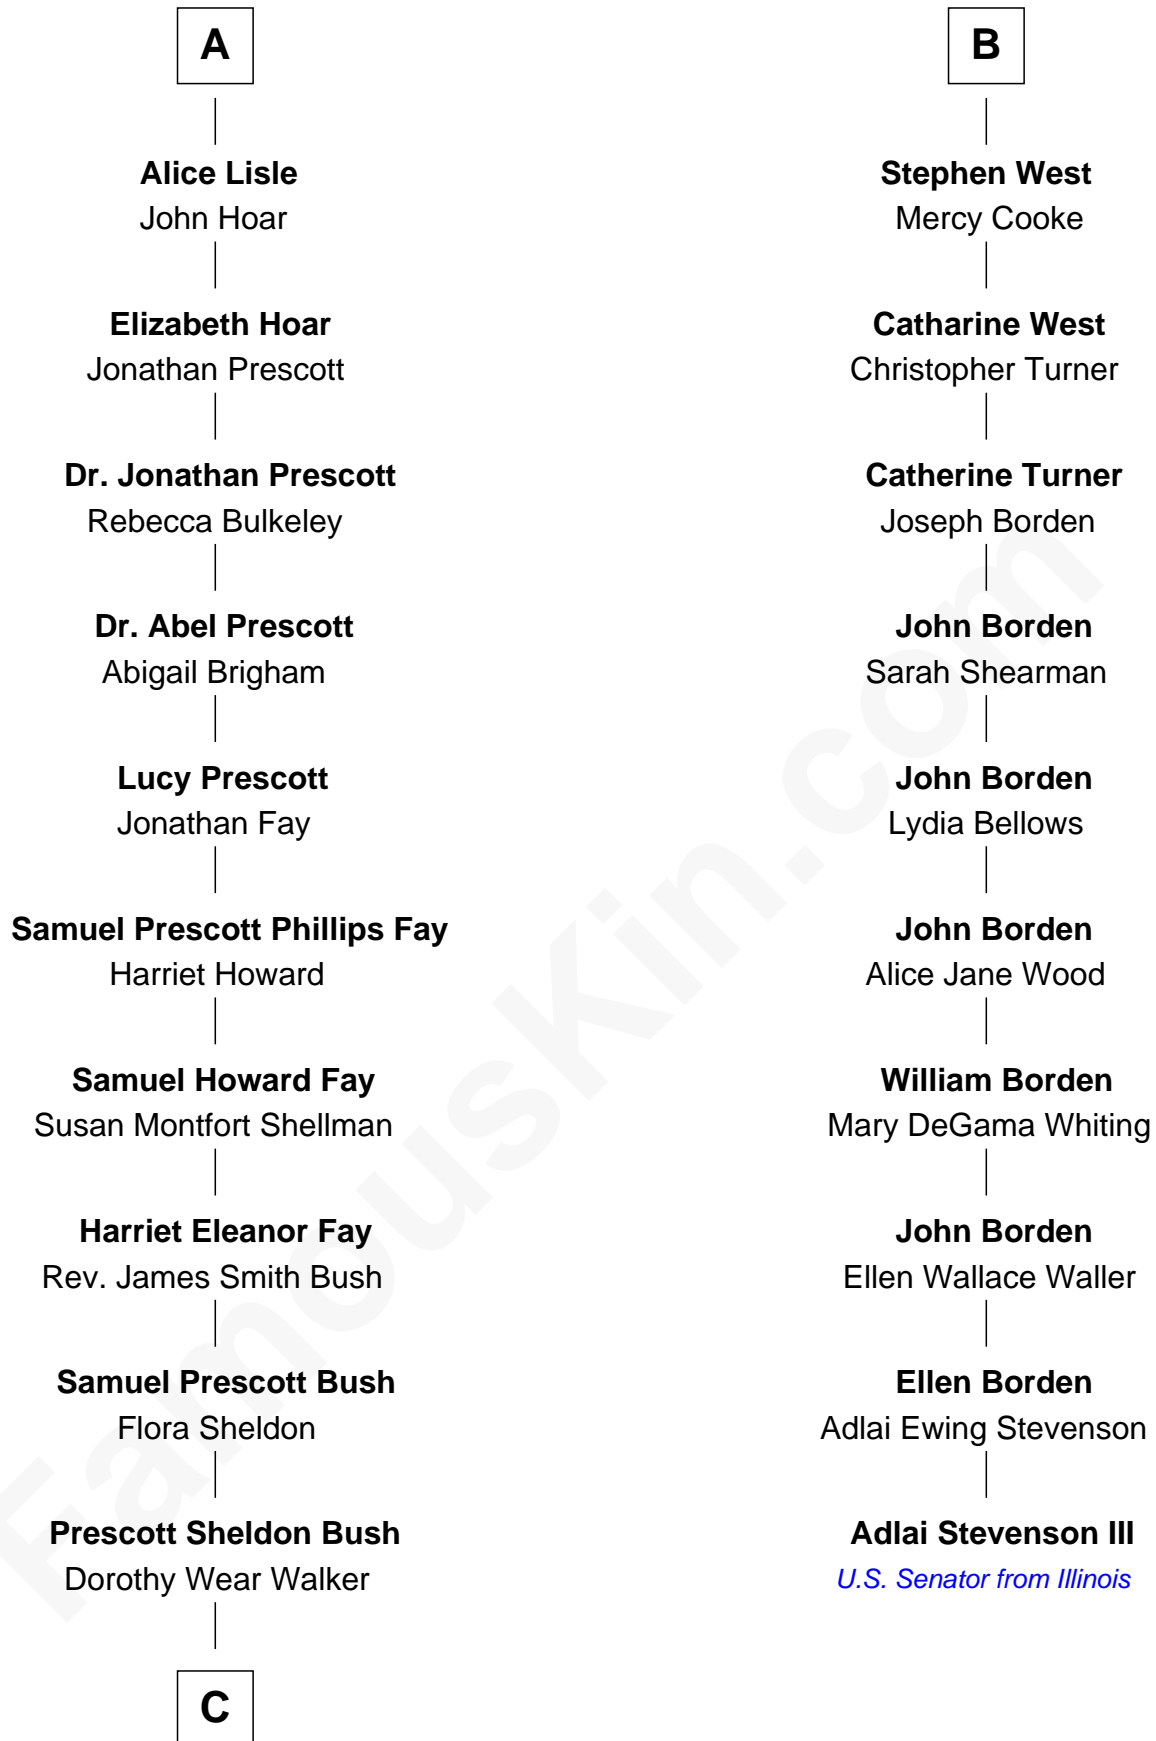

FamousKin.com
Relationship Chart of
George W. Bush
43rd U.S. President

16th cousin 2 times removed of

Adlai Stevenson III
U.S. Senator from Illinois

Sir Humphrey Stafford
 Eleanor Aylesbury

C

George Herbert Walker Bush

Barbara Pierce

George W. Bush

43rd U.S. President

FamousKin.com