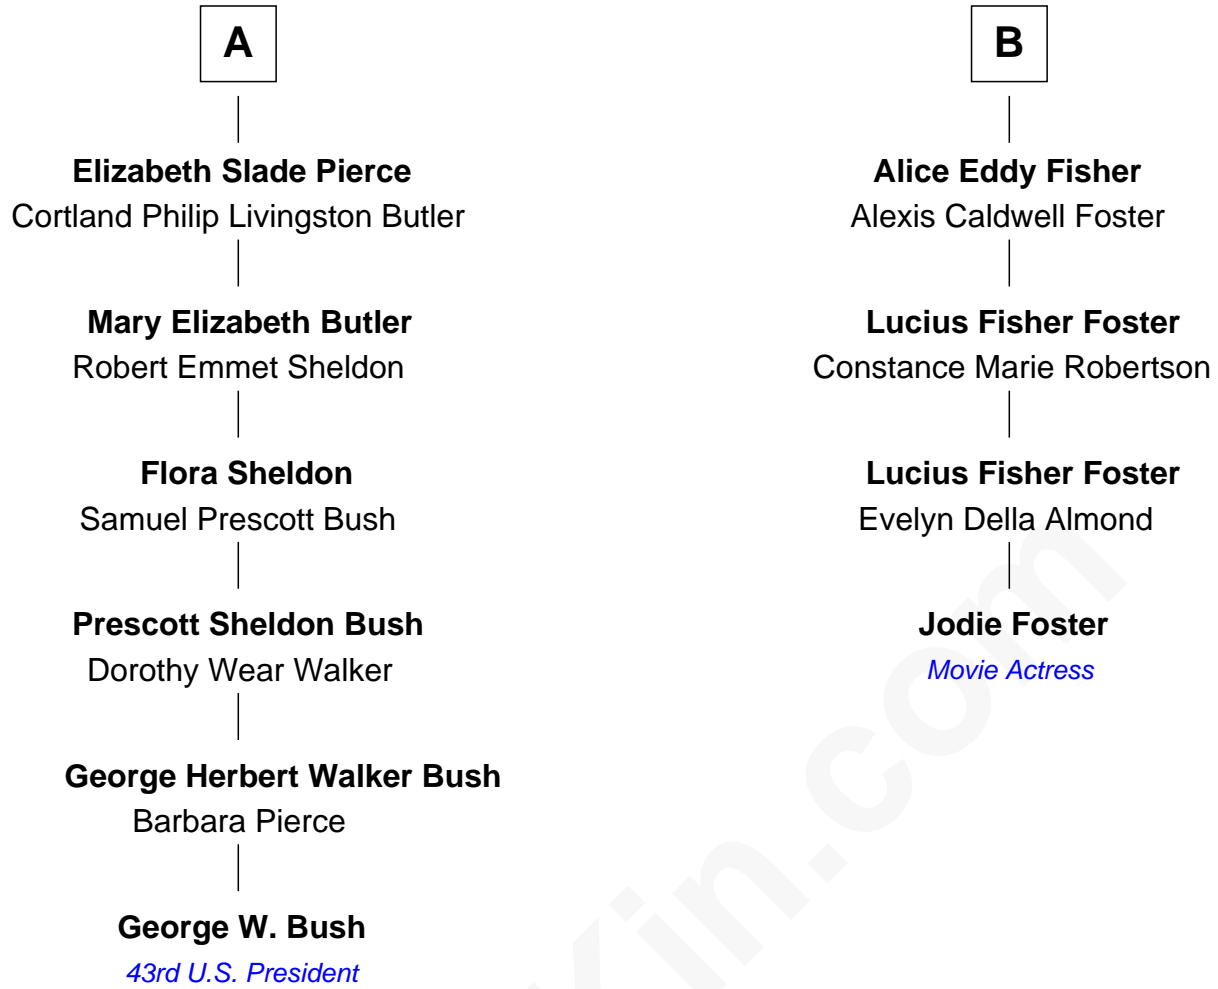

**FamousKin.com**  
**Relationship Chart of**  
**George W. Bush**  
*43rd U.S. President*

10th cousin 2 times removed of

**Jodie Foster**  
*Movie Actress*

**Joshua Pratt**  
 Bathsheba - - - - -

Jodie Foster photo by [Alan Light](#) ([CC BY 2.0](#))