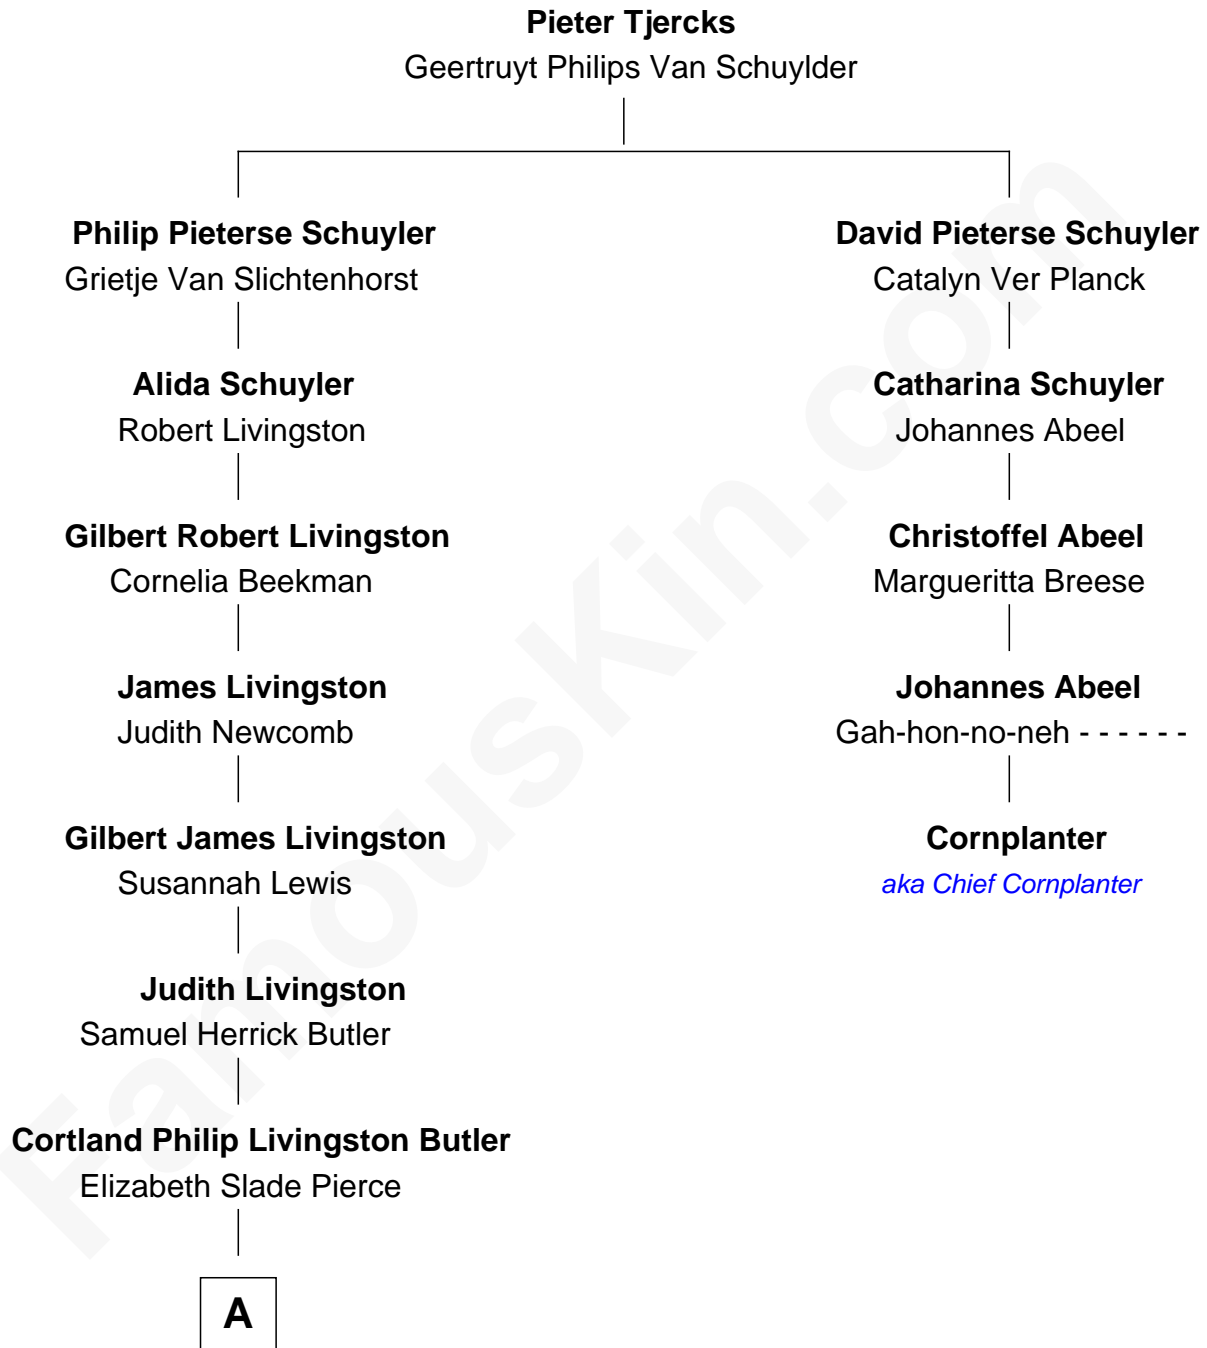

FamousKin.com Relationship Chart of

George W. Bush

43rd U.S. President

4th cousin 7 times removed of

Cornplanter

Seneca War Chief

A

—
Mary Elizabeth Butler
Robert Emmet Sheldon

—
Flora Sheldon
Samuel Prescott Bush

—
Prescott Sheldon Bush
Dorothy Wear Walker

—
George Herbert Walker Bush
Barbara Pierce

—
George W. Bush
43rd U.S. President

FamousKin.com