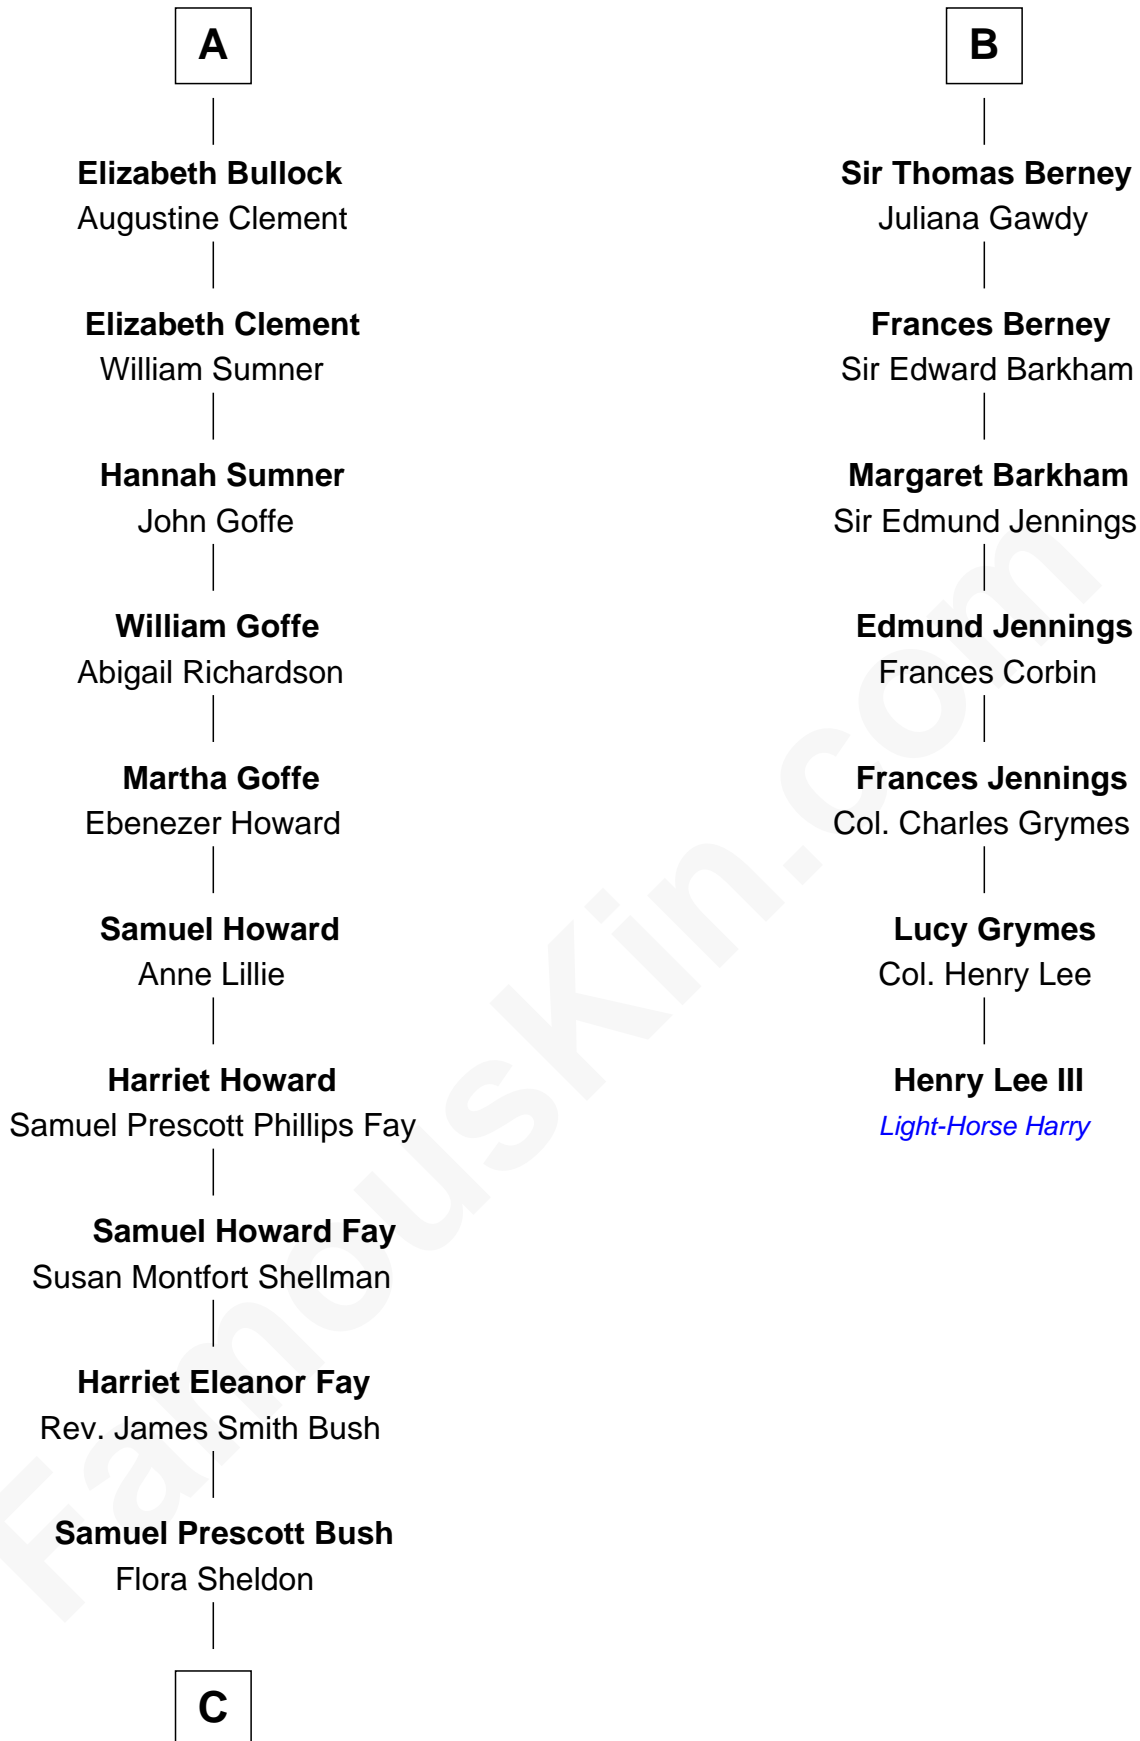

FamousKin.com Relationship Chart of

George W. Bush

43rd U.S. President

13th cousin 6 times removed of

Henry Lee III

9th Governor of Virginia

Sir Richard Sergeaux

Philippe Fitzalan

Alice Sergeaux
Sir Richard de Vere

Sir John de Vere
Elizabeth Howard

Joan de Vere
Sir William Norreys

Margaret Norreys
Gilbert Bullock

Thomas Bullock
Alice Kingsmill

Richard Bullock
Alice Berrington

William Bullock

A

Elizabeth Sergeaux
Sir William Marney

Emma Marney
Sir Thomas Tyrrell

Humphrey Tyrrell
Isabel Helion

Anne Tyrrell
Sir Roger Wentworth

Margery Wentworth
John Berney

John Berney
Margaret Read

Henry Berney
Alice Appleton

B

C

—
Prescott Sheldon Bush

Dorothy Wear Walker

—
George Herbert Walker Bush

Barbara Pierce

—
George W. Bush

43rd U.S. President