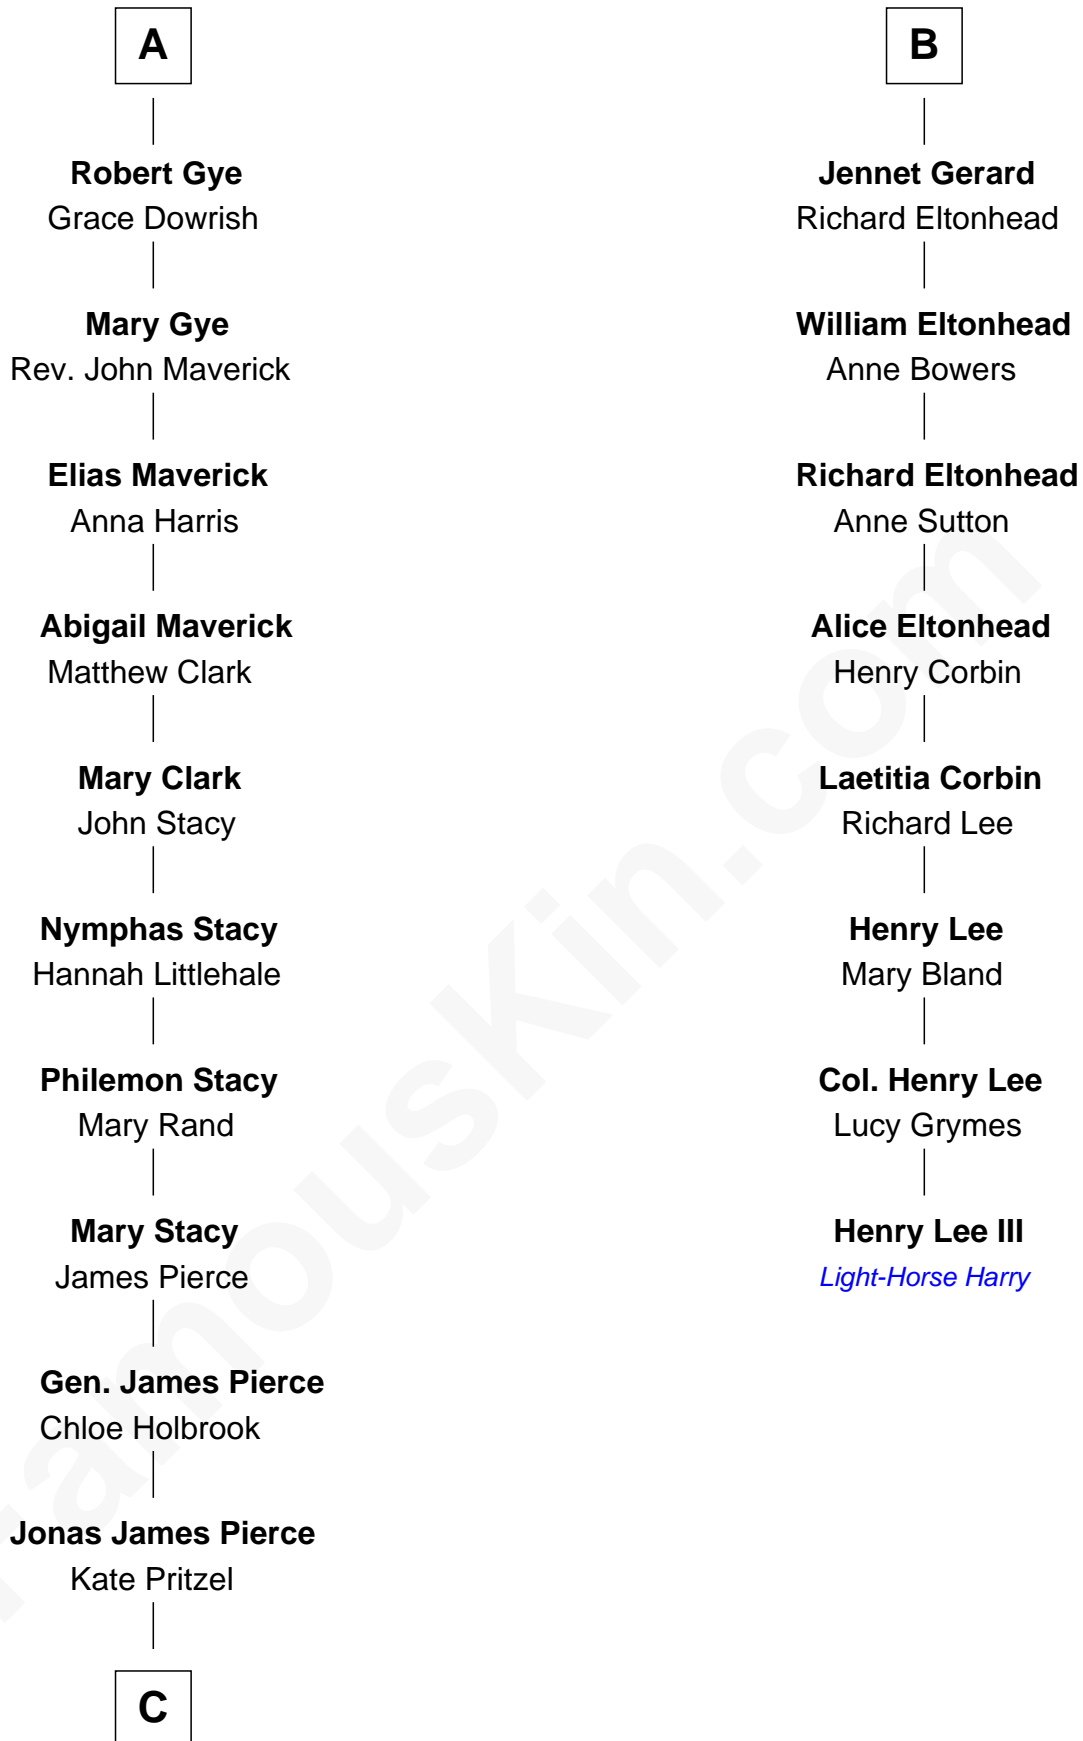

FamousKin.com Relationship Chart of

George W. Bush

43rd U.S. President

14th cousin 6 times removed of

Henry Lee III

9th Governor of Virginia

Henry Plantagenet

Maud de Chaworth

Eleanor Plantagenet

Richard Fitzalan

John Fitzalan

Eleanor Maltravers

Joan Fitzalan

Sir William Echyngham

Joan Echyngham

Sir John Bayntun

Sir Richard Fitzalan

Elizabeth de Bohun

Elizabeth Fitzalan

Sir Robert Goushill

Joan Goushill

Sir Thomas Stanley

Katherine Stanley

Sir John Savage

Dulcia Savage

Sir Henry Bold

Maud Bold

Thomas Gerard

B

C

—
Scott Pierce
Mabel Marvin

—
Marvin Pierce
Pauline Robinson