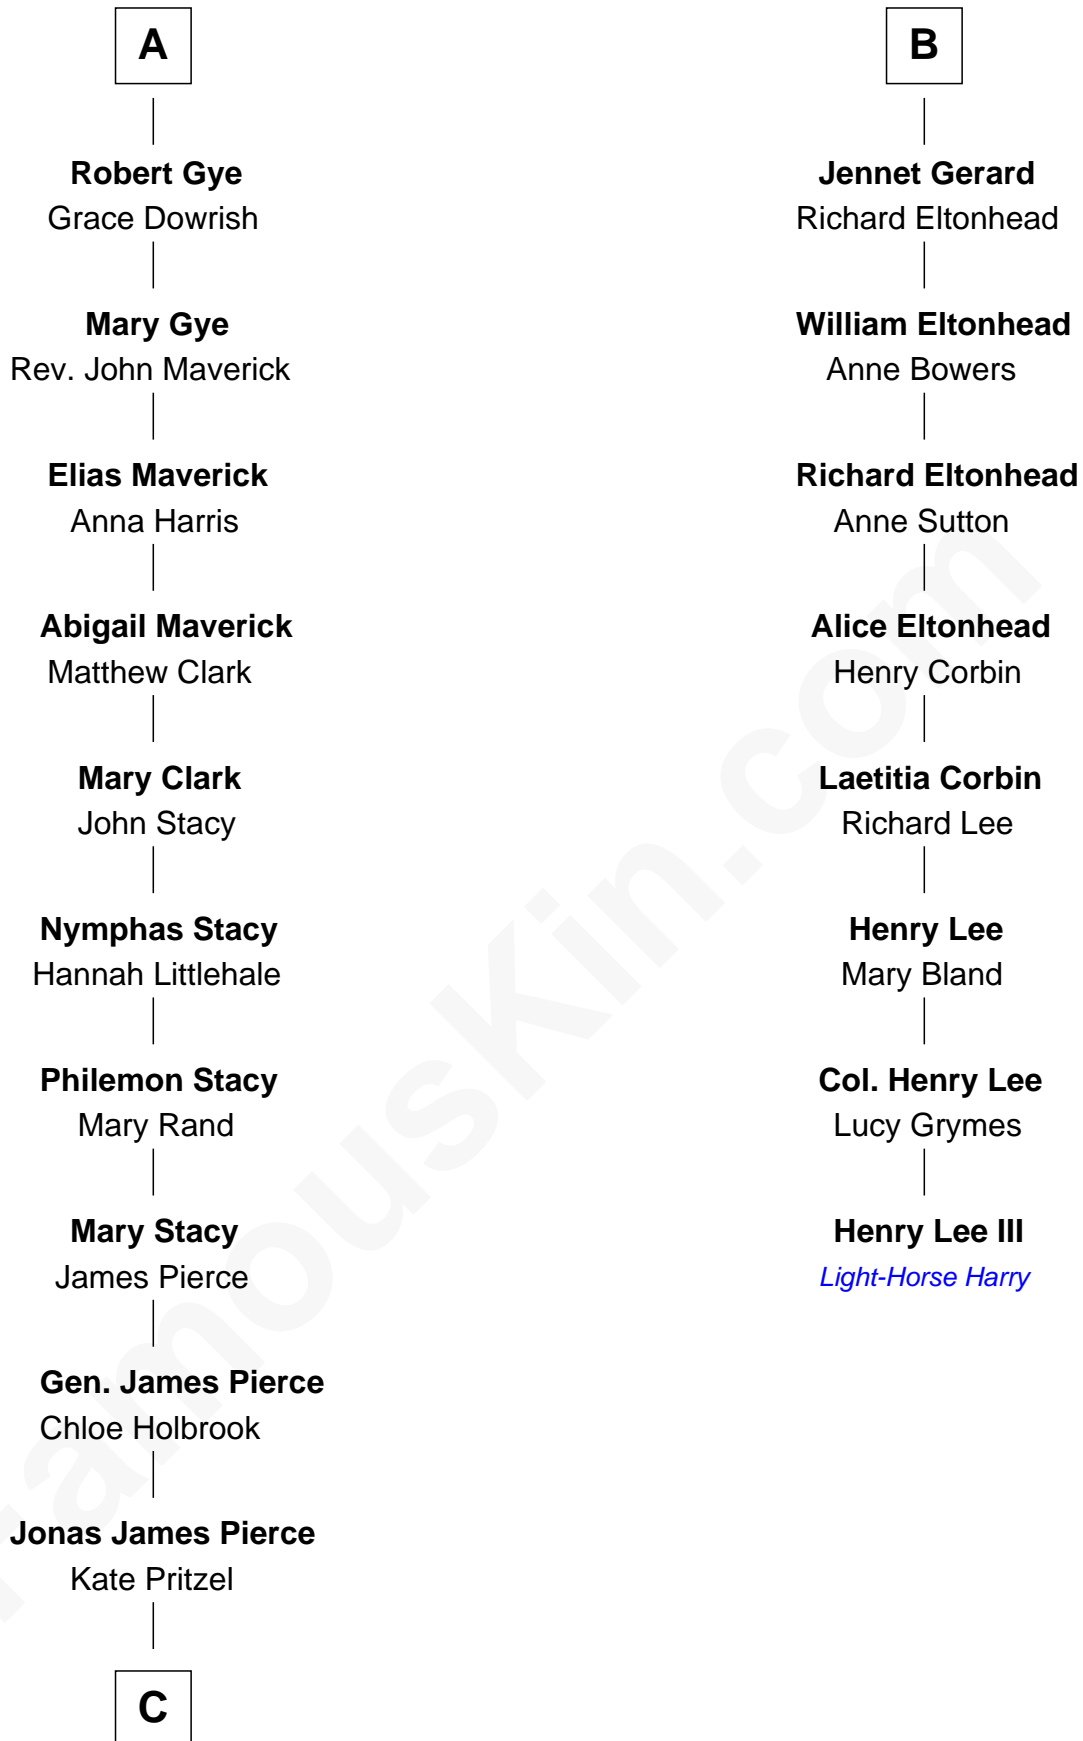

FamousKin.com Relationship Chart of

George W. Bush

43rd U.S. President

14th cousin 6 times removed of

Henry Lee III

9th Governor of Virginia

Edmund Fitzalan

Alice de Warenne

Richard Fitzalan
Eleanor Plantagenet

John Fitzalan
Eleanor Maltravers

Joan Fitzalan
Sir William Echyngnam

Joan Echyngnam
Sir John Bayntun

Henry Bayntun

Jane Bayntun
Thomas Prowse

Mary Prowse
John Gye

A

Richard Fitzalan
Eleanor Plantagenet

Sir Richard Fitzalan
Elizabeth de Bohun

Elizabeth Fitzalan
Sir Robert Goushill

Joan Goushill
Sir Thomas Stanley

Katherine Stanley
Sir John Savage

Dulcia Savage
Sir Henry Bold

Maud Bold
Thomas Gerard

B

C

—
Scott Pierce
Mabel Marvin

—
Marvin Pierce
Pauline Robinson

—
Barbara Pierce
George Herbert Walker Bush

—
George W. Bush
43rd U.S. President

FamousKin.com