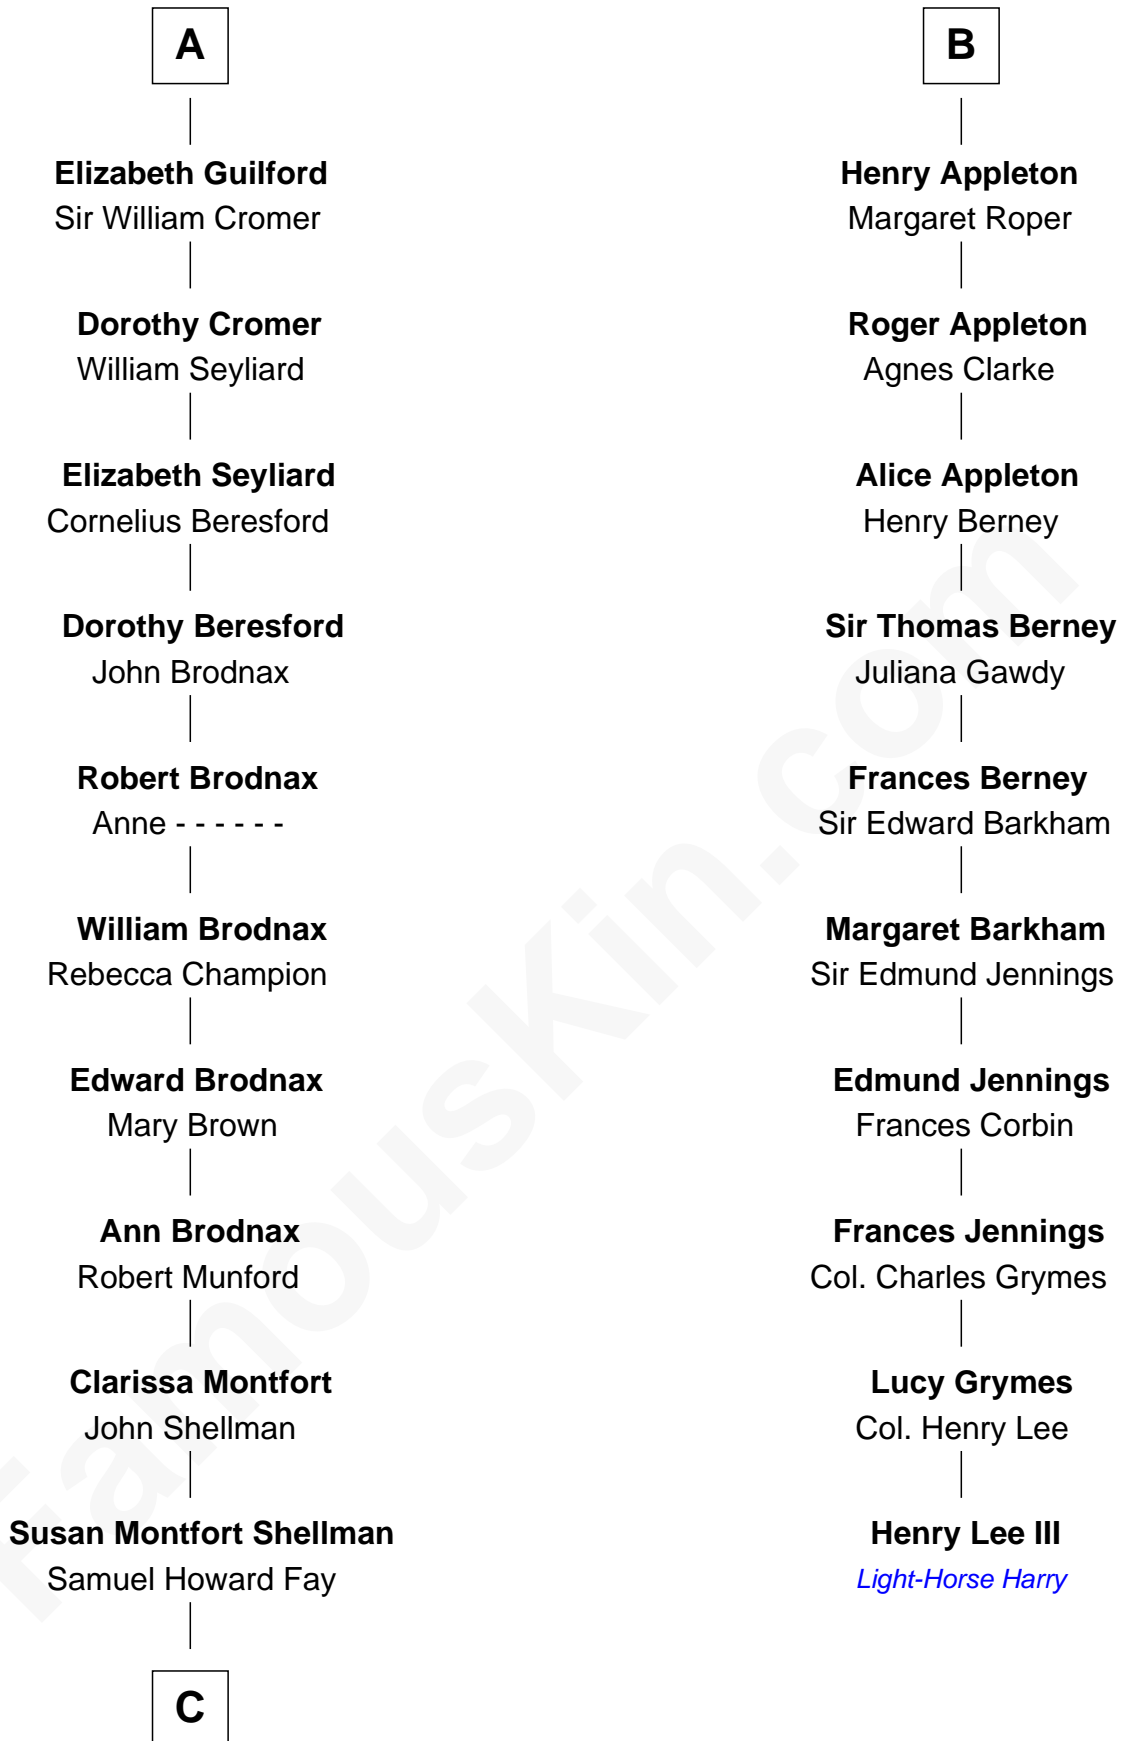

FamousKin.com
Relationship Chart of
George W. Bush
43rd U.S. President

16th cousin 5 times removed of
Henry Lee III
9th Governor of Virginia

Sir Hugh de Courtenay
 Agnes de St. John

Sir Thomas de Courtenay
 Muriel de Moels

Margaret Courtenay
 Thomas Peverell

Katherine Peverell
 Sir Walter Hungerford

Sir Robert Hungerford
 Margaret Botreaux

Katherine Hungerford
 Sir Richard West

Sir Thomas West
 Eleanor Copley

Barbara West
 Sir John Guilford

A

Sir Hugh de Courtenay
 Margaret de Bohun

Elizabeth de Courtenay
 Sir Andrew Luttrell

Sir Hugh Luttrell
 Catherine de Beaumont

Elizabeth Luttrell
 John Stratton

Elizabeth Stratton
 John Andrews

Anne Andrews
 Sir John Sulliard

Anne Sulliard
 Roger Appleton

B

C

—
Harriet Eleanor Fay
Rev. James Smith Bush

—
Samuel Prescott Bush
Flora Sheldon

—
Prescott Sheldon Bush
Dorothy Wear Walker

—
George Herbert Walker Bush
Barbara Pierce

—
George W. Bush
43rd U.S. President