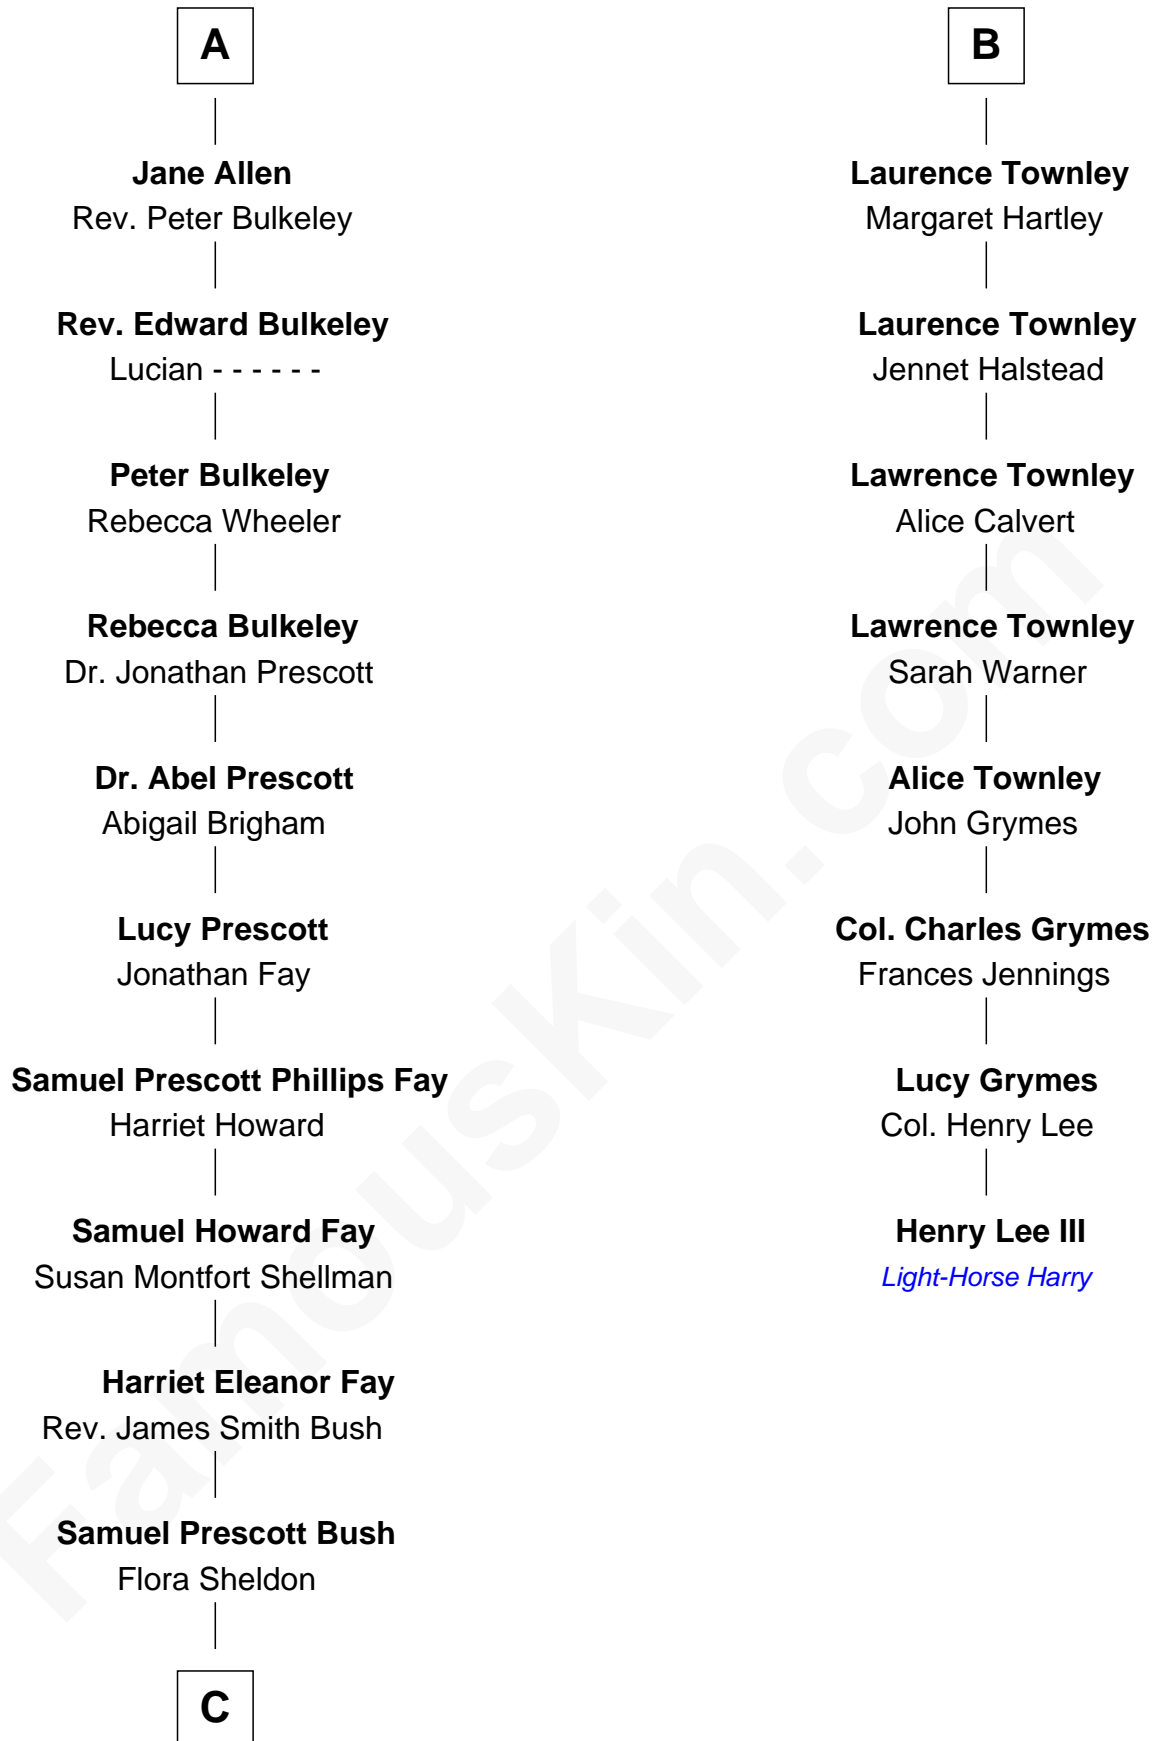

**FamousKin.com**  
**Relationship Chart of**  
**George W. Bush**  
*43rd U.S. President*

**14th cousin 5 times removed of**  
**Henry Lee III**  
*9th Governor of Virginia*

**C**

—  
**Prescott Sheldon Bush**

Dorothy Wear Walker

—  
**George Herbert Walker Bush**

Barbara Pierce

—  
**George W. Bush**

*43rd U.S. President*

FamousKin.com