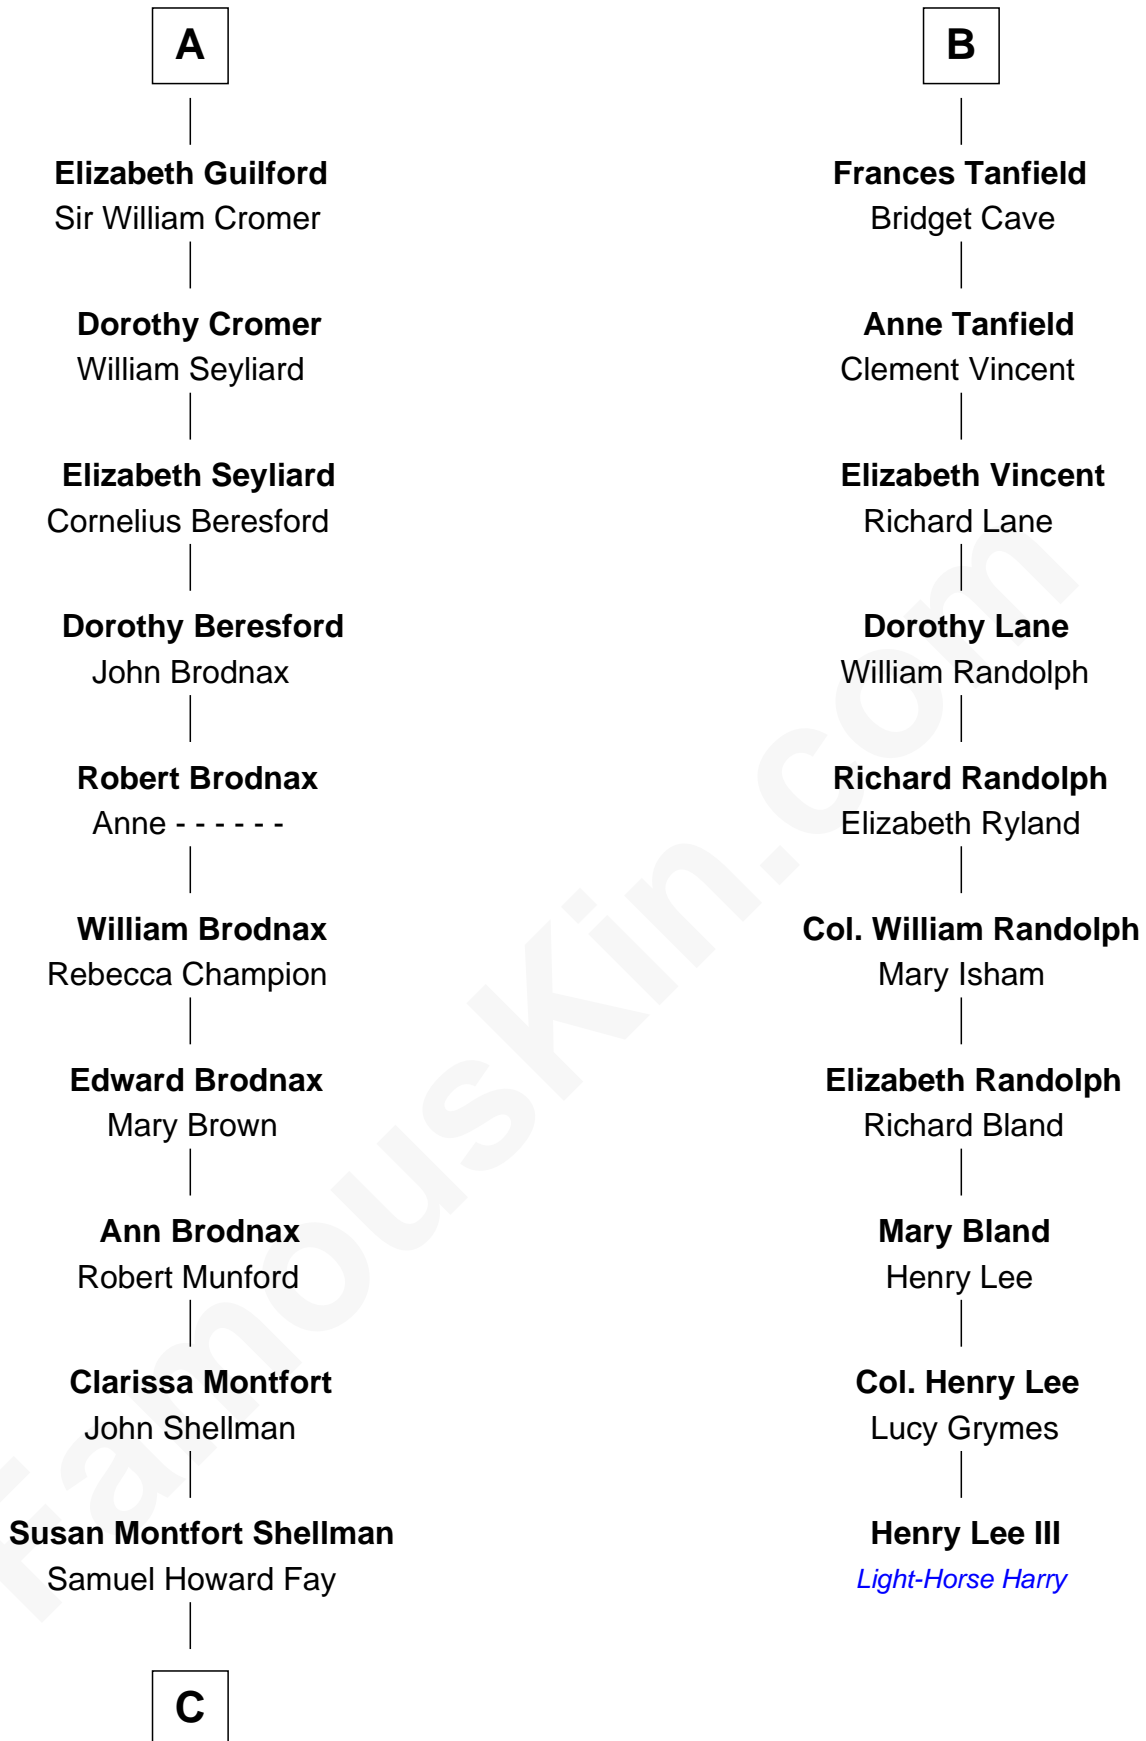

# FamousKin.com Relationship Chart of

**George W. Bush**

*43rd U.S. President*

16th cousin 5 times removed of

**Henry Lee III**

*9th Governor of Virginia*

**Sir John de Mowbray**

*Aline de Braiose*

**C**

—  
**Harriet Eleanor Fay**  
Rev. James Smith Bush

—  
**Samuel Prescott Bush**  
Flora Sheldon

—  
**Prescott Sheldon Bush**  
Dorothy Wear Walker

—  
**George Herbert Walker Bush**  
Barbara Pierce

—  
**George W. Bush**  
*43rd U.S. President*

FamousKin.com