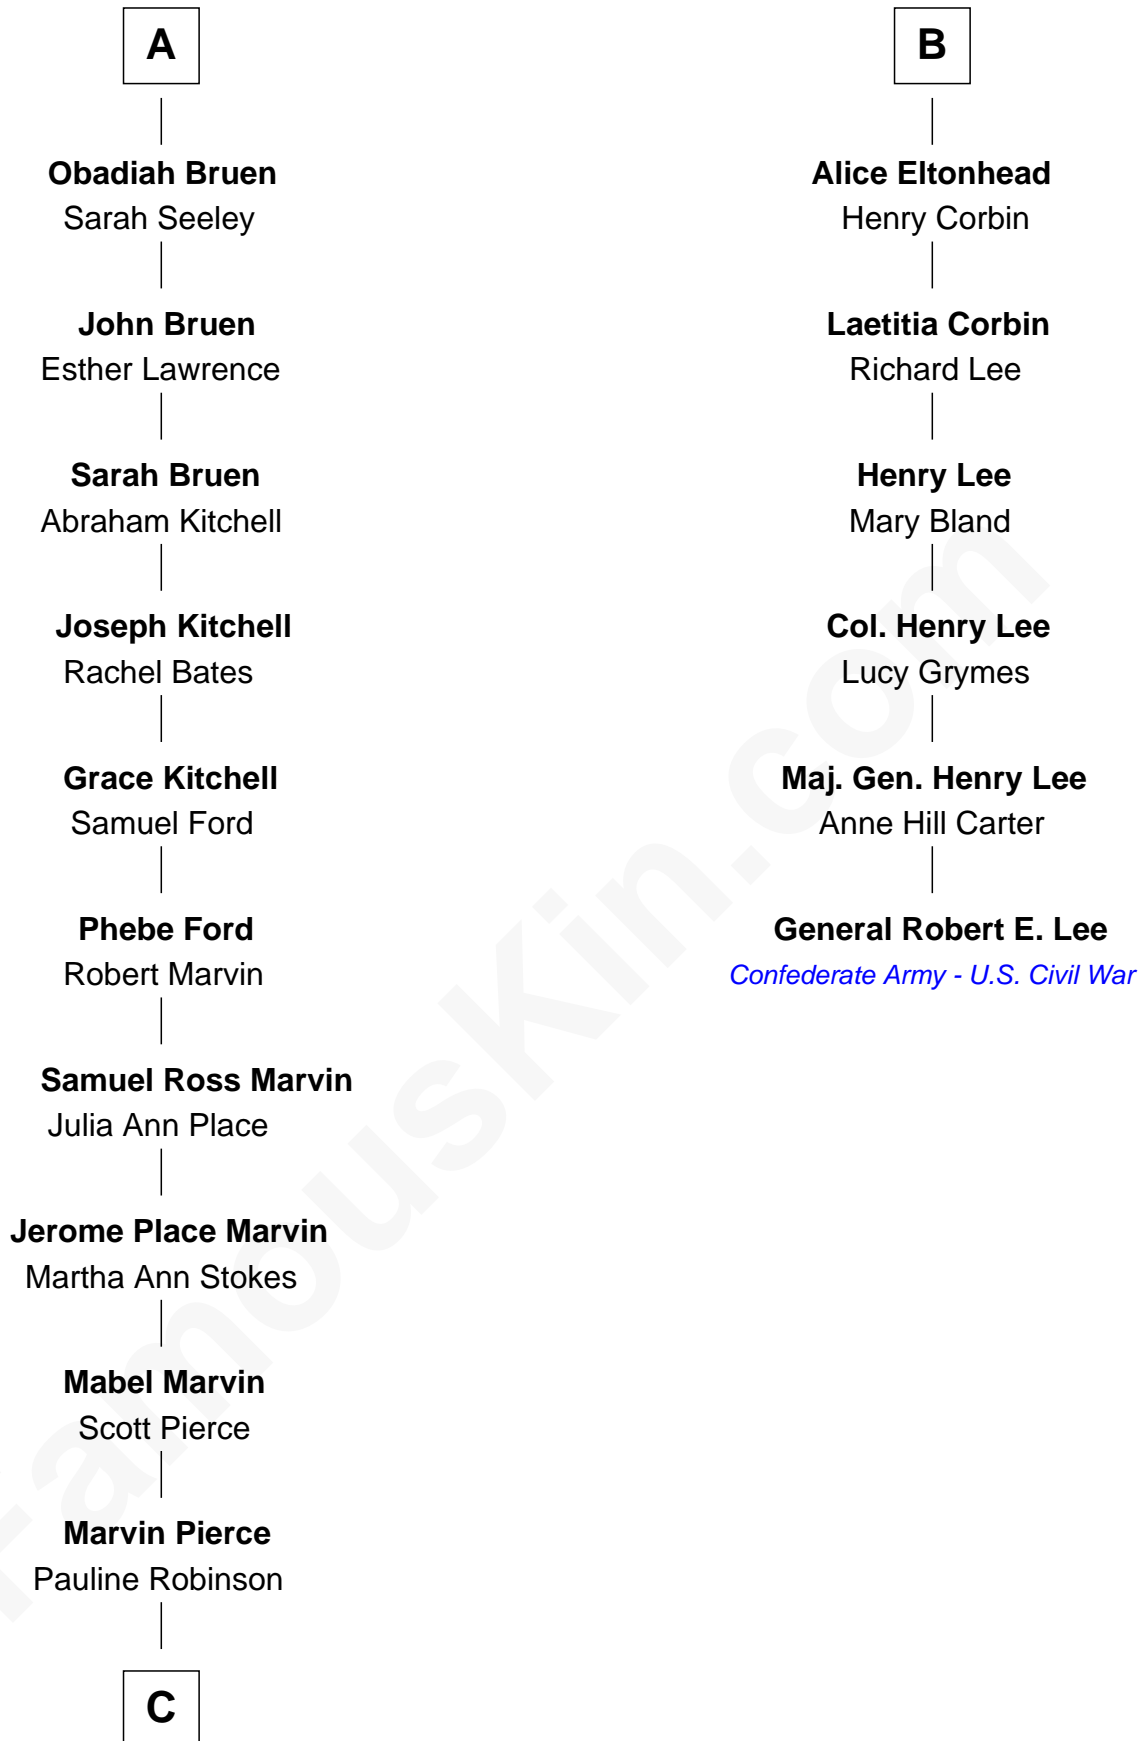

# FamousKin.com Relationship Chart of

**George W. Bush**

*43rd U.S. President*

12th cousin 6 times removed of

**General Robert E. Lee**

*Confederate Army - U.S. Civil War*

**Sir John Savage**  
Maud de Swinnerton

**Margaret Savage**  
Sir John Dutton

**Maude Dutton**  
Sir William Booth

**Sir George Booth**  
Katherine Montfort

**Sir William Booth**  
Ellen Montgomery

**Jane Booth**  
Sir Thomas Holford

**Dorothy Holford**  
John Bruen

**John Bruen**  
Anne Fox

**A**

**Mary Savage**  
William Stanley

**William Stanley**  
Alice Hoghton

**Sir William Stanley**  
Agnes Grosvenor

**Sir William Stanley**  
Anne Harington

**Peter Stanley**  
Cecily Tarleton

**Anne Stanley**  
Edward Sutton

**Anne Sutton**  
Richard Eltonhead

**B**

**C**

**Barbara Pierce**  
George Herbert Walker Bush

**George W. Bush**  
*43rd U.S. President*

FamousKin.com