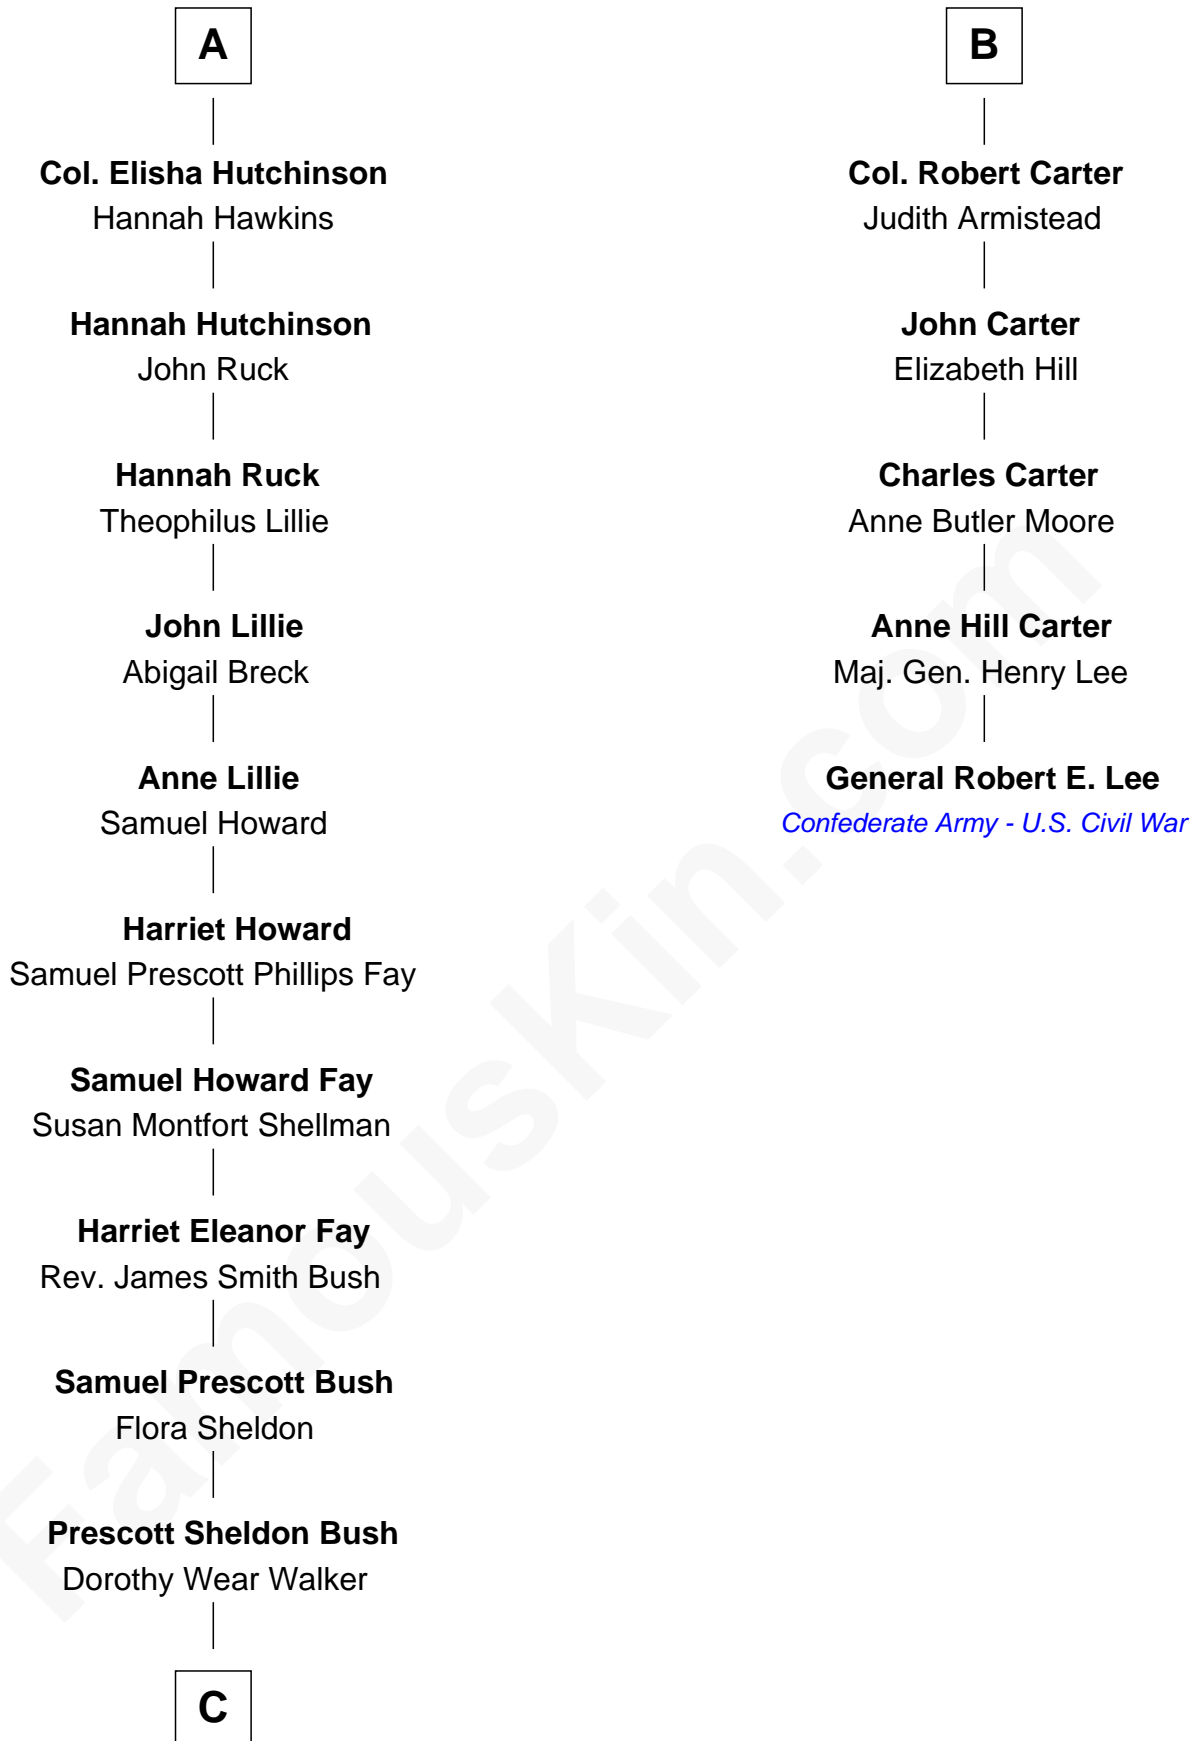

FamousKin.com Relationship Chart of

George W. Bush

43rd U.S. President

11th cousin 7 times removed of

General Robert E. Lee

Confederate Army - U.S. Civil War

Sir Thomas Blount

Margaret de Gresley

Sir Thomas Blount

Agnes Hawley

Anne Blount

William Marbury

Robert Marbury

Katherine Williamson

William Marbury

Agnes Lenton

Jane Pyle

Gabriel Ludlow

Phillis - - - - -

Sarah Ludlow

Col. John Carter

B

C

George Herbert Walker Bush

Barbara Pierce

George W. Bush

43rd U.S. President

FamousKin.com