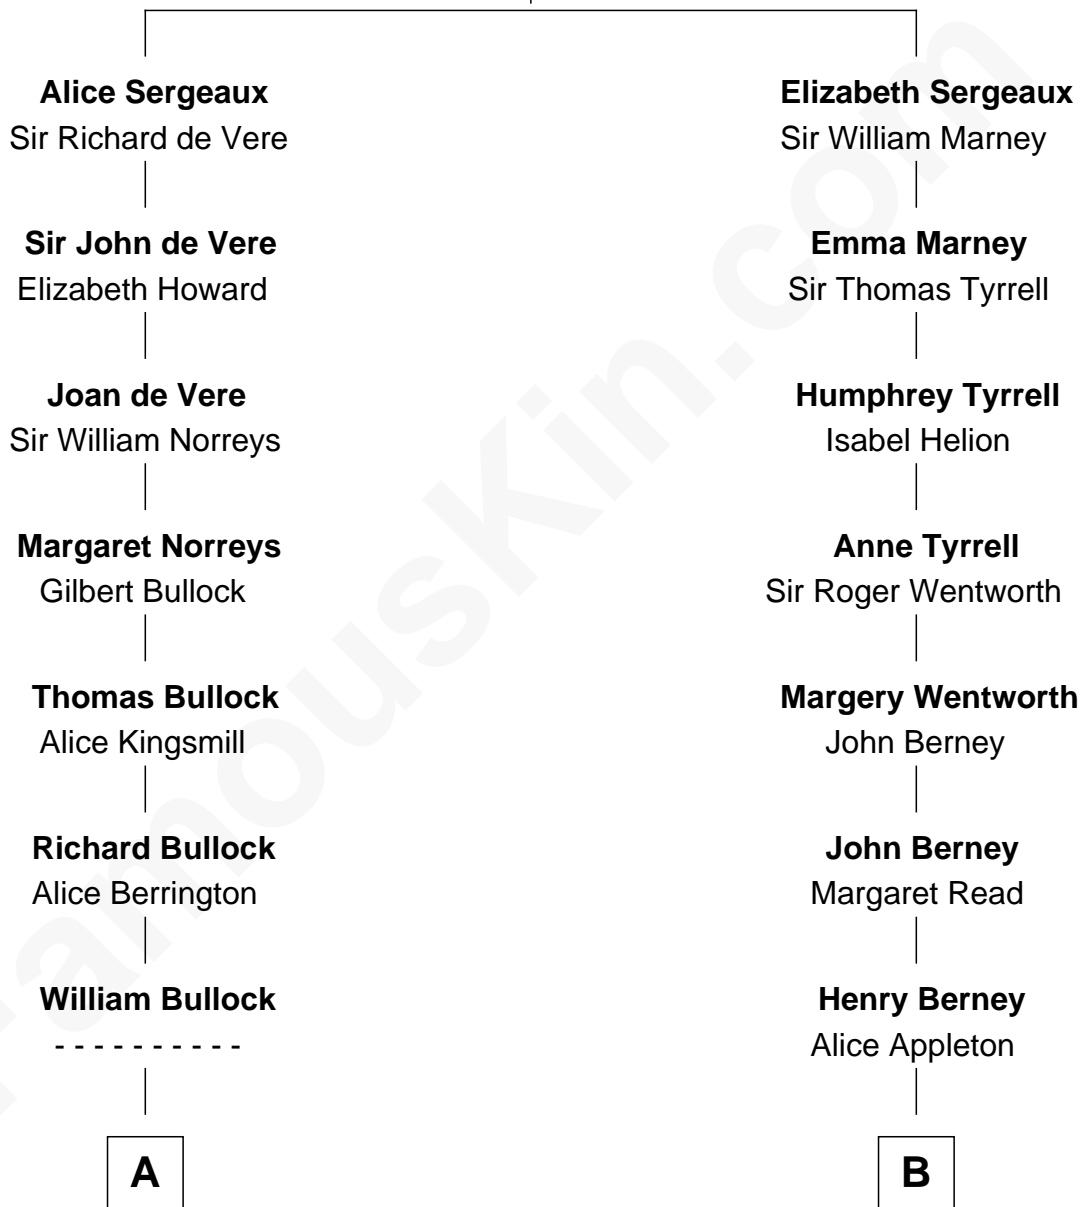

FamousKin.com
Relationship Chart of
George W. Bush
43rd U.S. President

14th cousin 5 times removed of
General Robert E. Lee
Confederate Army - U.S. Civil War

Sir Richard Sergeaux
 Philippe Fitzalan

C

—
Prescott Sheldon Bush

Dorothy Wear Walker

—
George Herbert Walker Bush

Barbara Pierce

—
George W. Bush

43rd U.S. President

FamousKin.com