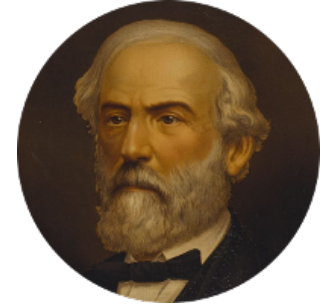

FamousKin.com
Relationship Chart of
George W. Bush
43rd U.S. President

15th cousin 6 times removed of
General Robert E. Lee
Confederate Army - U.S. Civil War

C

Harriet Eleanor Fay
Rev. James Smith Bush

Samuel Prescott Bush
Flora Sheldon

Prescott Sheldon Bush
Dorothy Wear Walker

George Herbert Walker Bush
Barbara Pierce

George W. Bush
43rd U.S. President

FamousKin.com