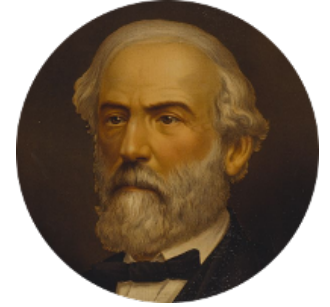

FamousKin.com
Relationship Chart of
George W. Bush
43rd U.S. President

12th cousin 7 times removed of
General Robert E. Lee
Confederate Army - U.S. Civil War

C

—
Prescott Sheldon Bush

Dorothy Wear Walker

—
George Herbert Walker Bush

Barbara Pierce

—
George W. Bush

43rd U.S. President

FamousKin.com