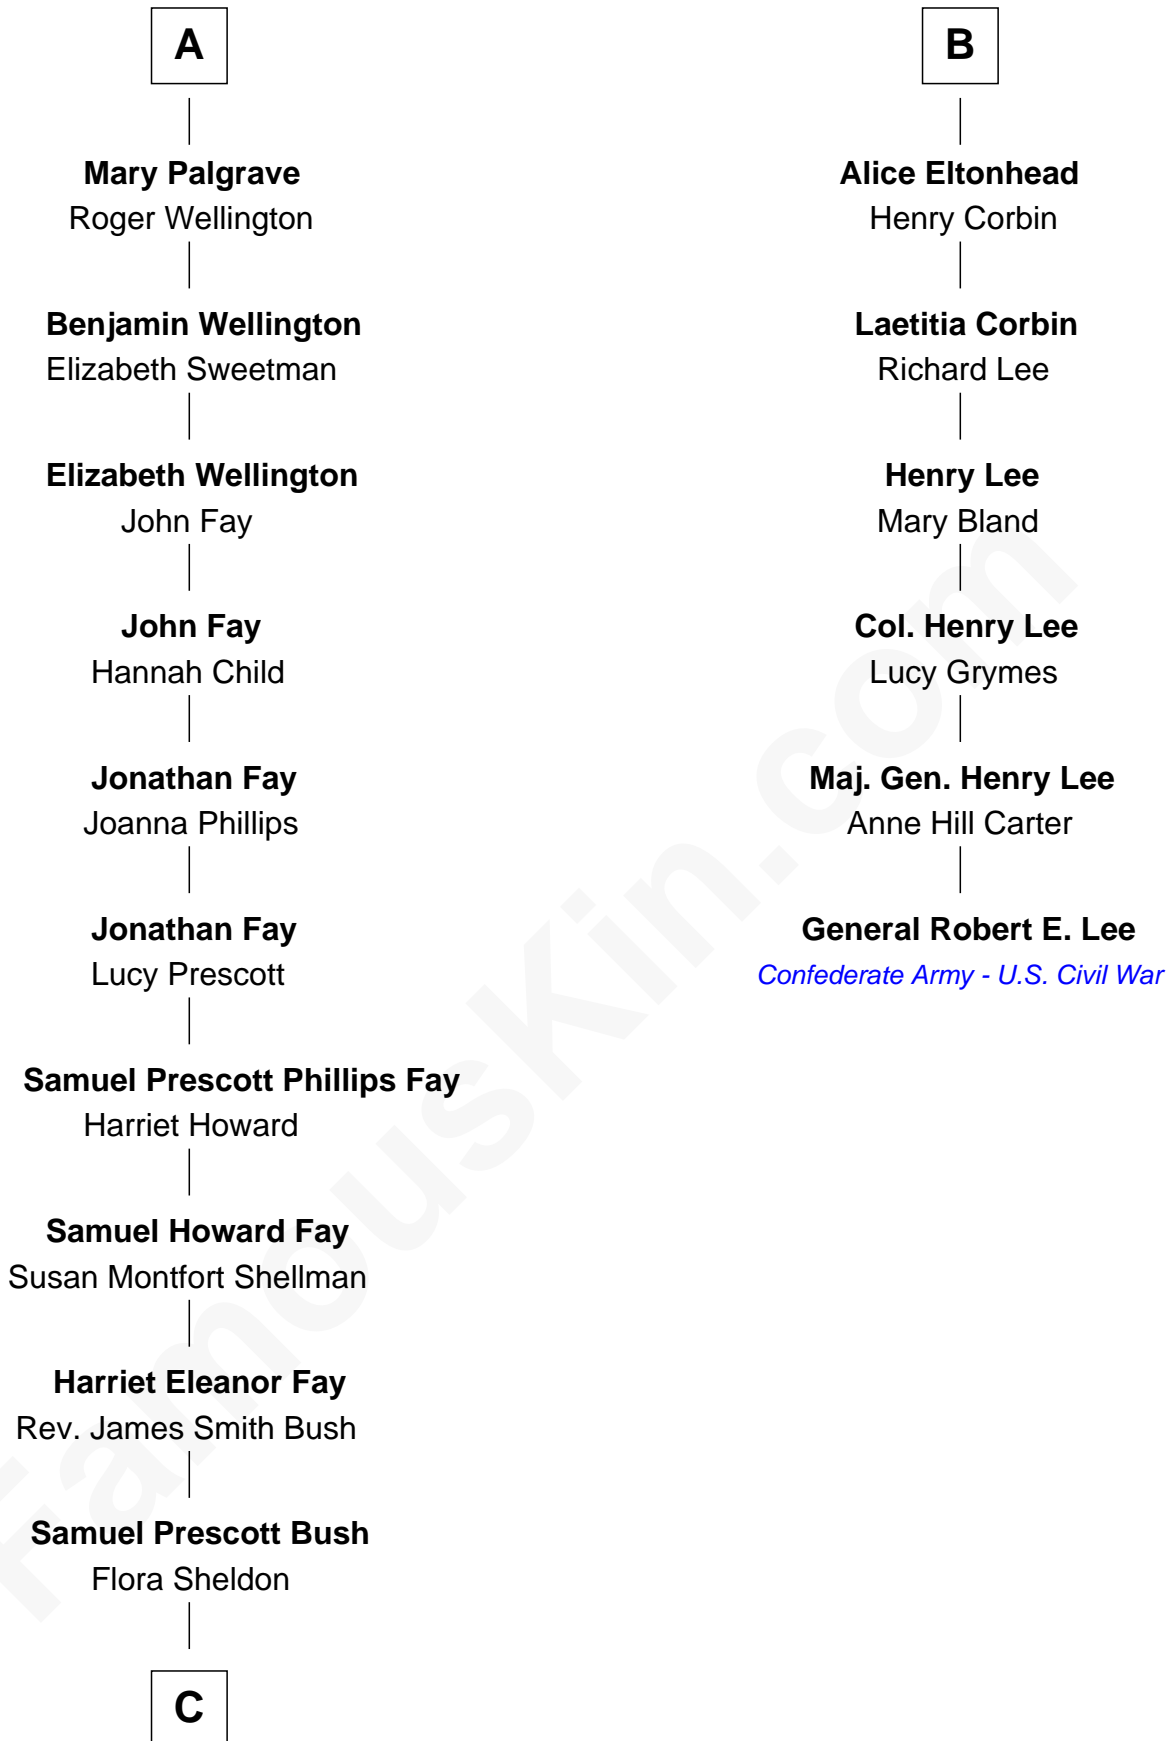

FamousKin.com
Relationship Chart of
George W. Bush
43rd U.S. President

12th cousin 7 times removed of
General Robert E. Lee
Confederate Army - U.S. Civil War

C

—
Prescott Sheldon Bush

Dorothy Wear Walker

—
George Herbert Walker Bush

Barbara Pierce

—
George W. Bush

43rd U.S. President

FamousKin.com