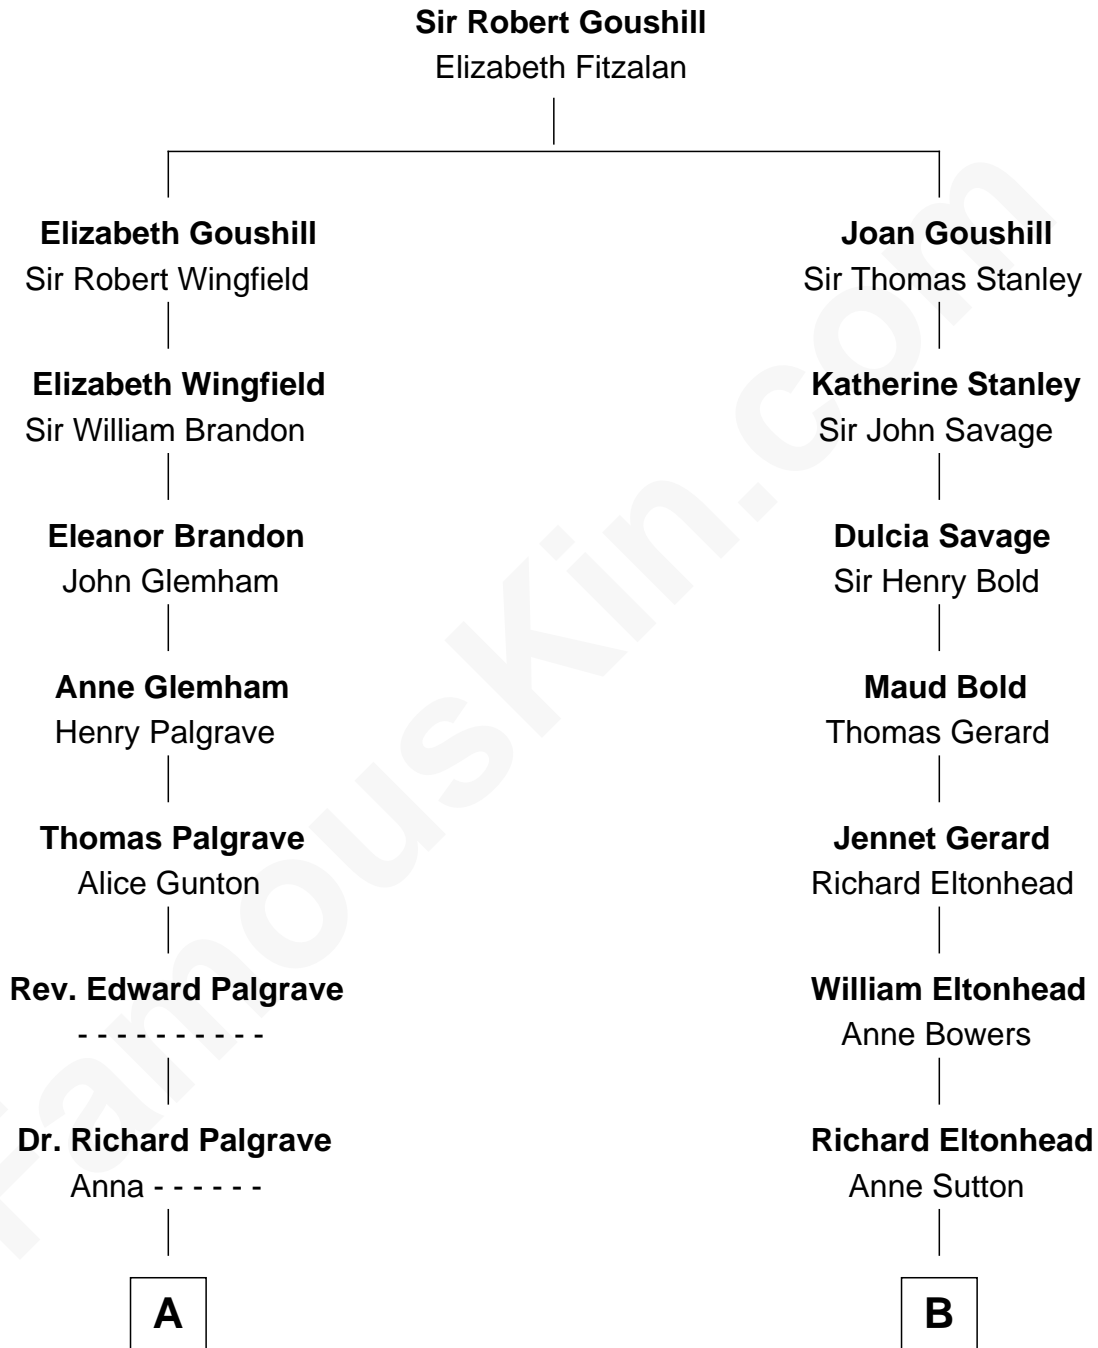

FamousKin.com
Relationship Chart of
George W. Bush
43rd U.S. President

12th cousin 7 times removed of
General Robert E. Lee
Confederate Army - U.S. Civil War

C

—
Prescott Sheldon Bush

Dorothy Wear Walker

—
George Herbert Walker Bush

Barbara Pierce

—
George W. Bush

43rd U.S. President

FamousKin.com