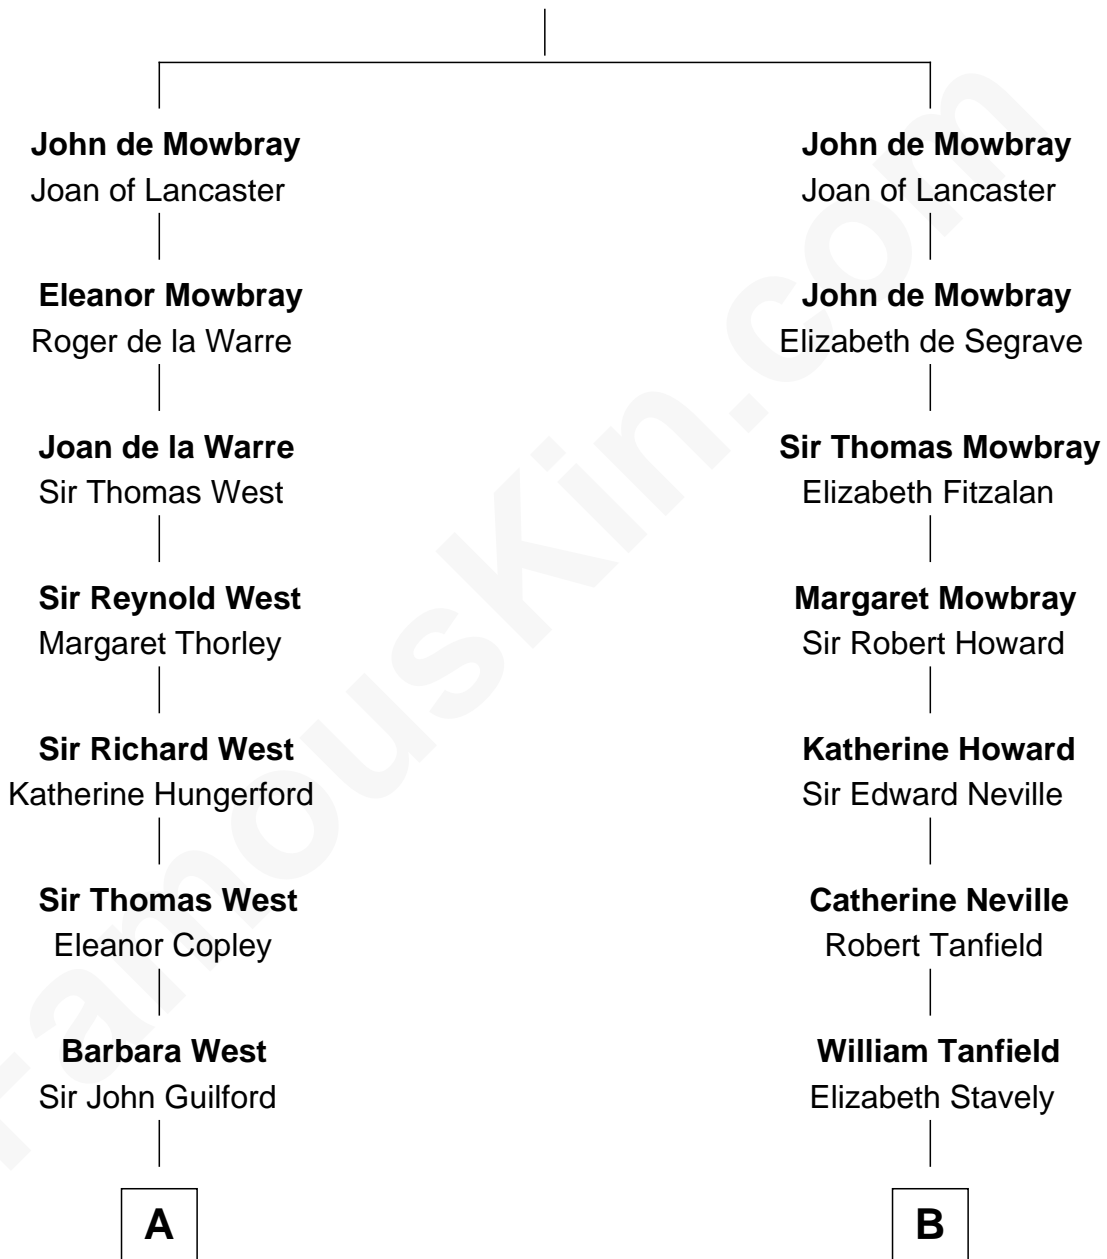

FamousKin.com
Relationship Chart of
George W. Bush
43rd U.S. President

17th cousin 4 times removed of
General Robert E. Lee
Confederate Army - U.S. Civil War

Sir John de Mowbray
 Aline de Braiose

C

Harriet Eleanor Fay
Rev. James Smith Bush

Samuel Prescott Bush
Flora Sheldon

Prescott Sheldon Bush
Dorothy Wear Walker

George Herbert Walker Bush
Barbara Pierce

George W. Bush
43rd U.S. President

FamousKin.com