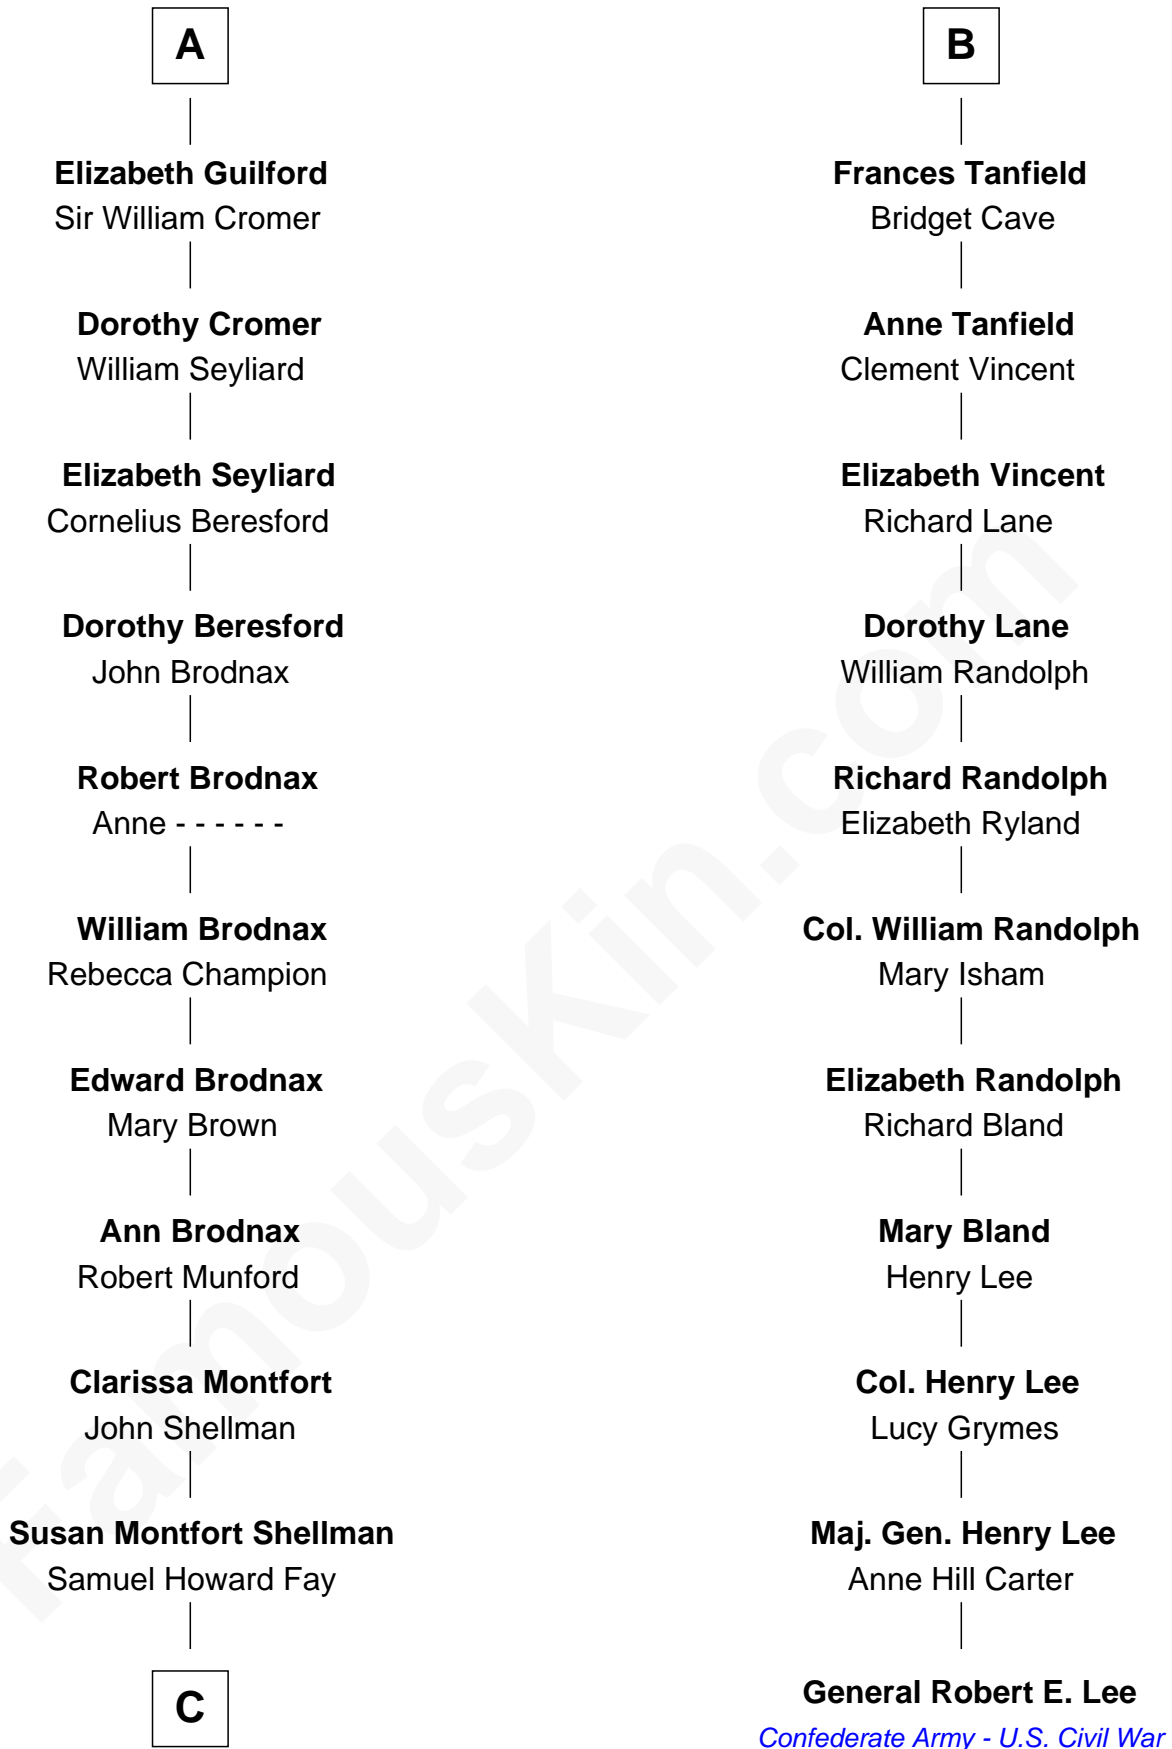

FamousKin.com
Relationship Chart of
George W. Bush
43rd U.S. President

17th cousin 4 times removed of
General Robert E. Lee
Confederate Army - U.S. Civil War

Sir John de Mowbray
 Aline de Braiose

C

Harriet Eleanor Fay
Rev. James Smith Bush

Samuel Prescott Bush
Flora Sheldon

Prescott Sheldon Bush
Dorothy Wear Walker

George Herbert Walker Bush
Barbara Pierce

George W. Bush
43rd U.S. President

FamousKin.com