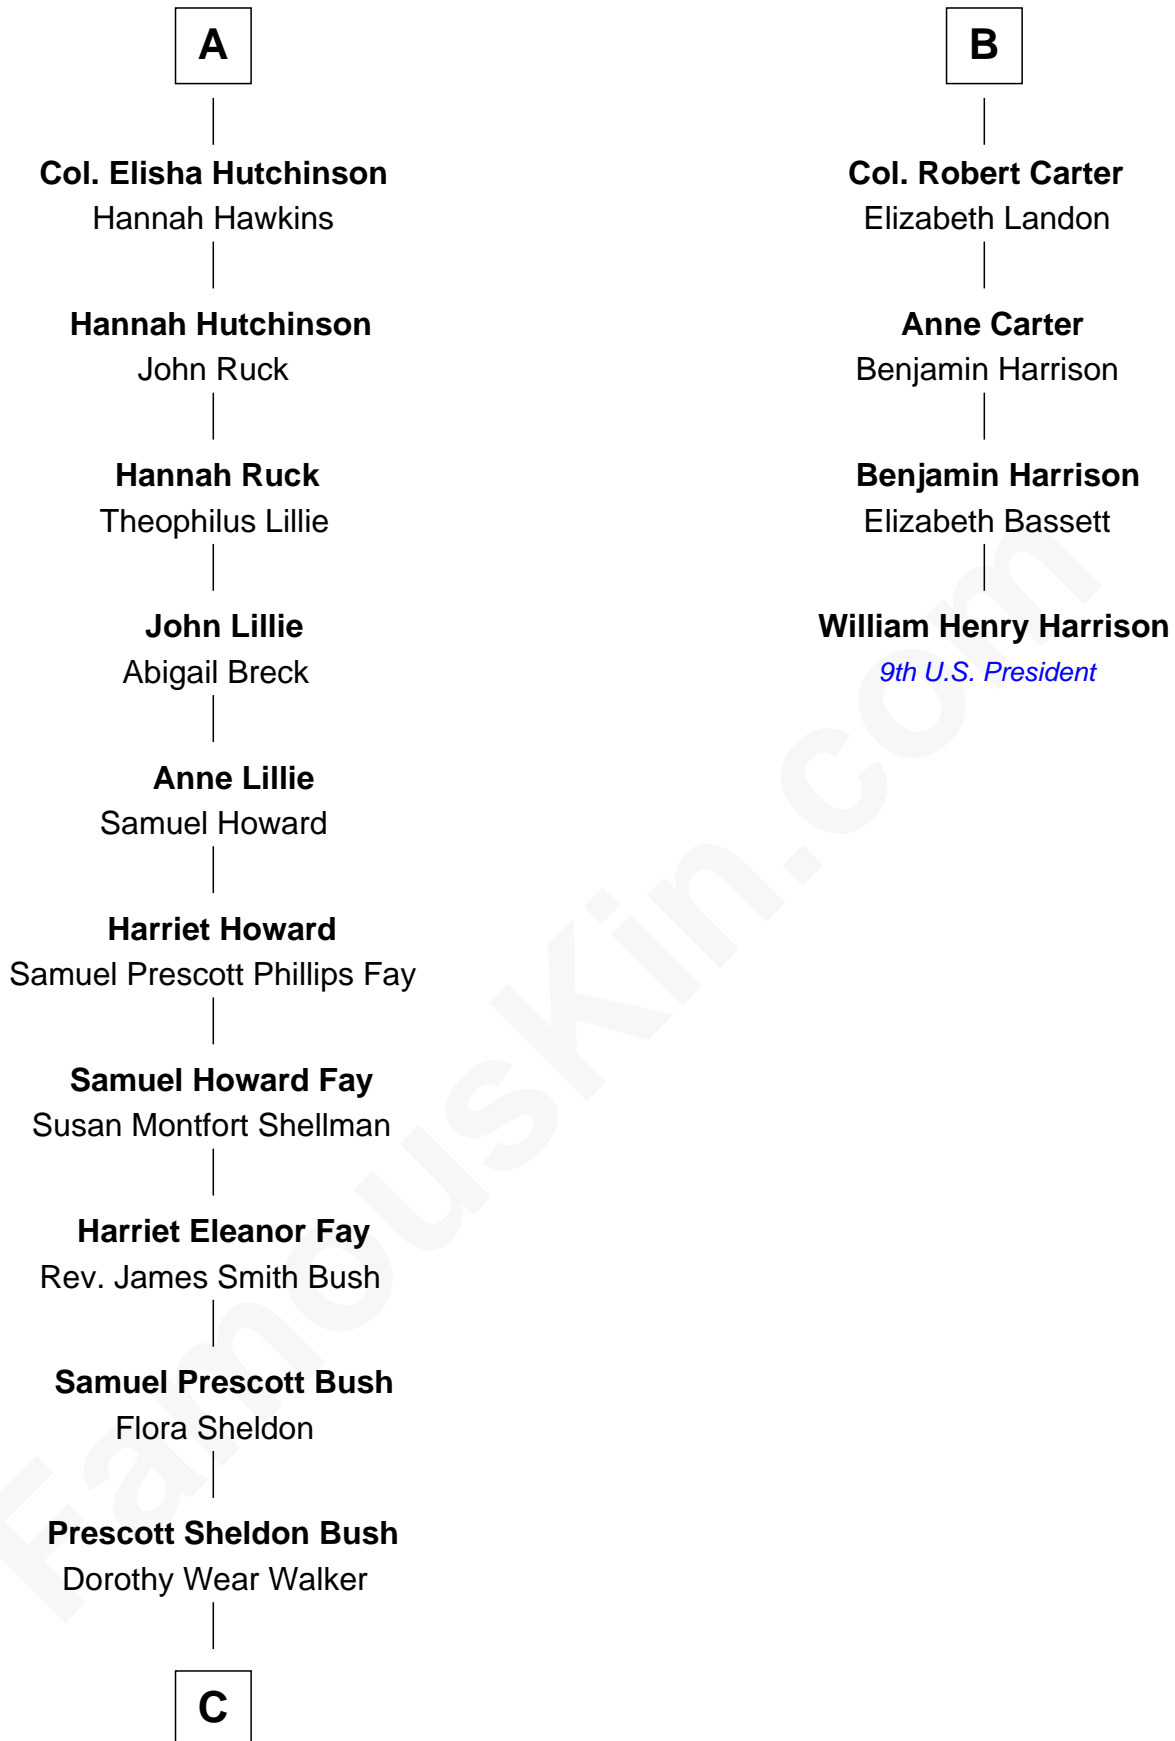

# FamousKin.com Relationship Chart of

**George W. Bush**  
43rd U.S. President

10th cousin 8 times removed of

**William Henry Harrison**  
9th U.S. President

**Sir Thomas Blount**  
Margaret de Gresley

**Sir Thomas Blount**  
Agnes Hawley

**Anne Blount**  
William Marbury

**Robert Marbury**  
Katherine Williamson

**William Marbury**  
Agnes Lenton

**Rev. Francis Marbury**  
Bridget Dryden

**Anne Marbury**  
William Hutchinson

**Edward Hutchinson**  
Katherine Hamby

**A**

**Sir Walter Blount**  
Helena Byron

**Sir William Blount**  
Margaret Echyngham

**Elizabeth Blount**  
Sir Andrews de Windsor

**Edith Windsor**  
George Ludlow

**Thomas Ludlow**  
Jane Pyle

**Gabriel Ludlow**  
Phillis - - - - -

**Sarah Ludlow**  
Col. John Carter

**B**

C

George Herbert Walker Bush

Barbara Pierce

George W. Bush

*43rd U.S. President*

FamousKin.com