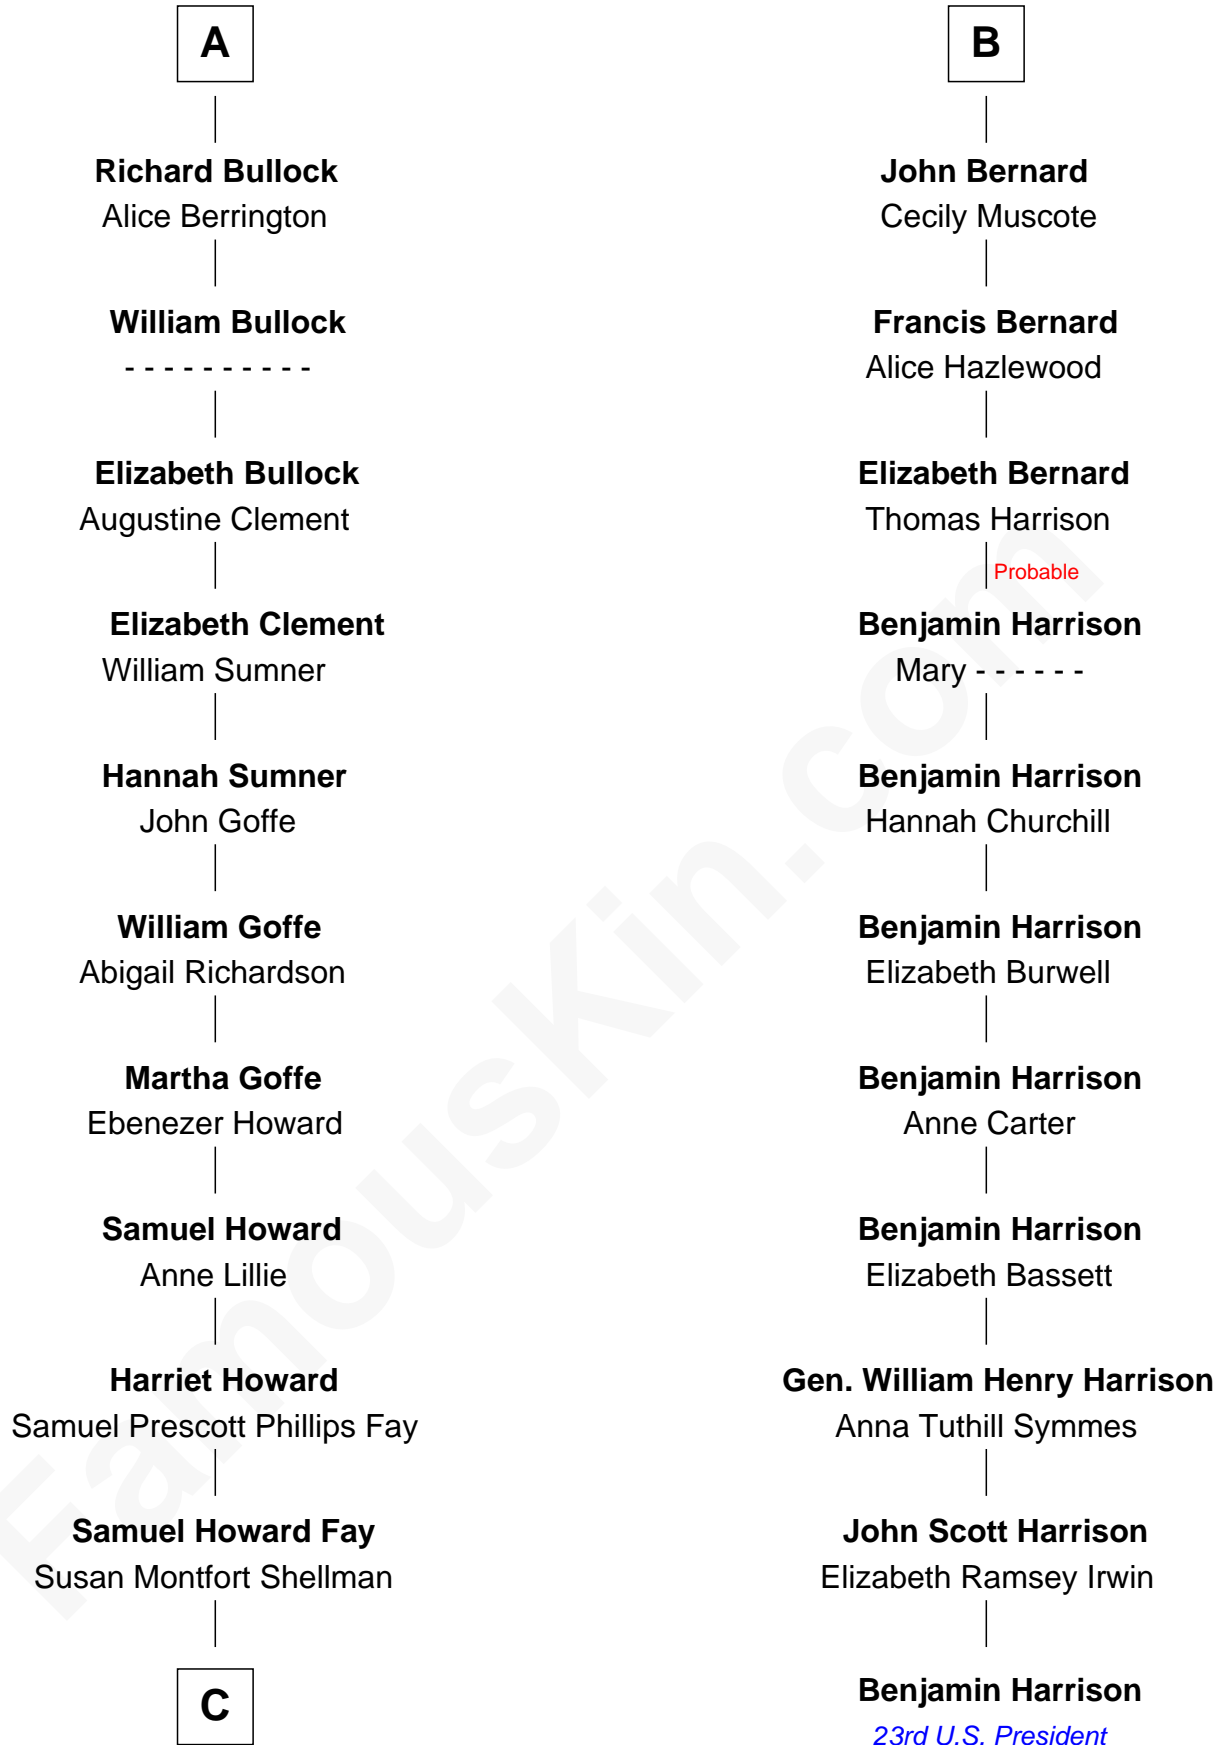

FamousKin.com Relationship Chart of

George W. Bush
43rd U.S. President

17th cousin 4 times removed of

Benjamin Harrison
23rd U.S. President

Bartholomew de Badlesmere
Margaret de Clare

C

Harriet Eleanor Fay
Rev. James Smith Bush

Samuel Prescott Bush
Flora Sheldon

Prescott Sheldon Bush
Dorothy Wear Walker

George Herbert Walker Bush
Barbara Pierce

George W. Bush
43rd U.S. President

FamousKin.com