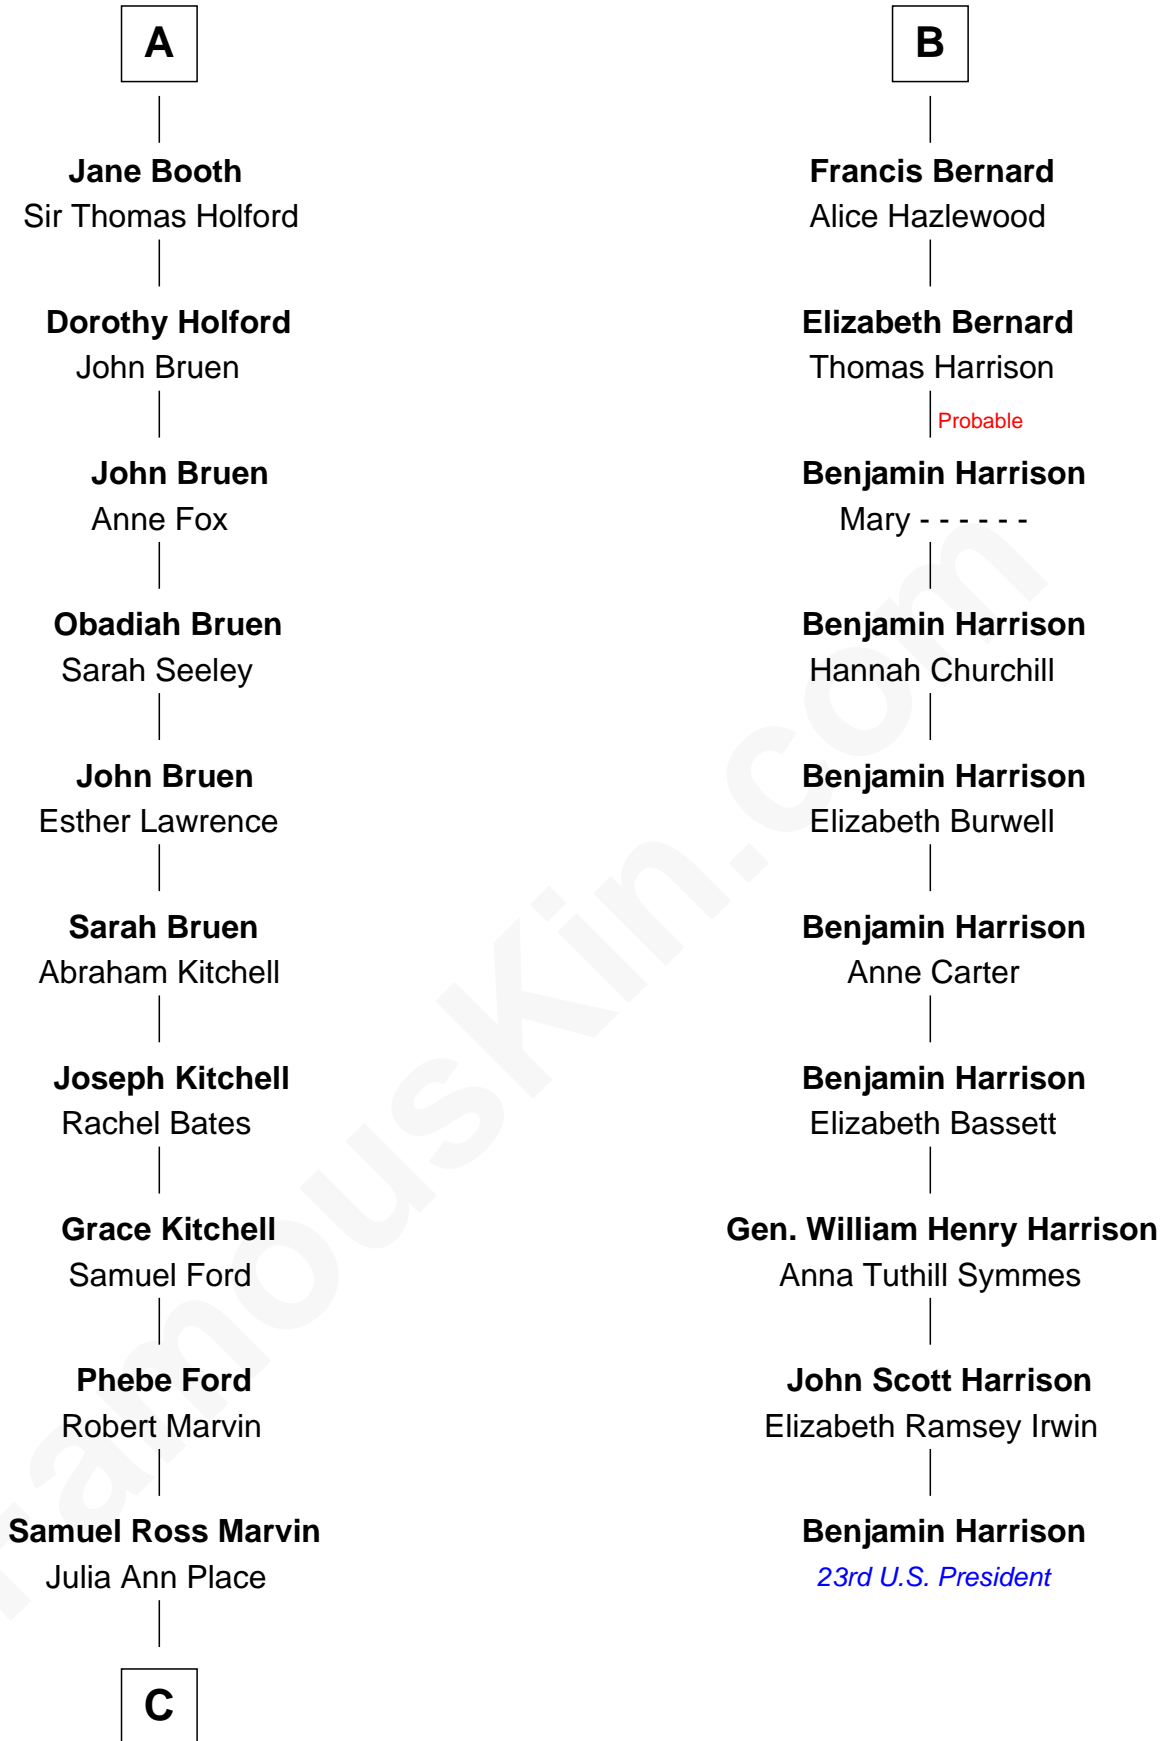

FamousKin.com
Relationship Chart of
George W. Bush
43rd U.S. President

16th cousin 5 times removed of
Benjamin Harrison
23rd U.S. President

C

Jerome Place Marvin

Martha Ann Stokes

Mabel Marvin

Scott Pierce

Marvin Pierce

Pauline Robinson

Barbara Pierce

George Herbert Walker Bush

George W. Bush

43rd U.S. President

FamousKin.com