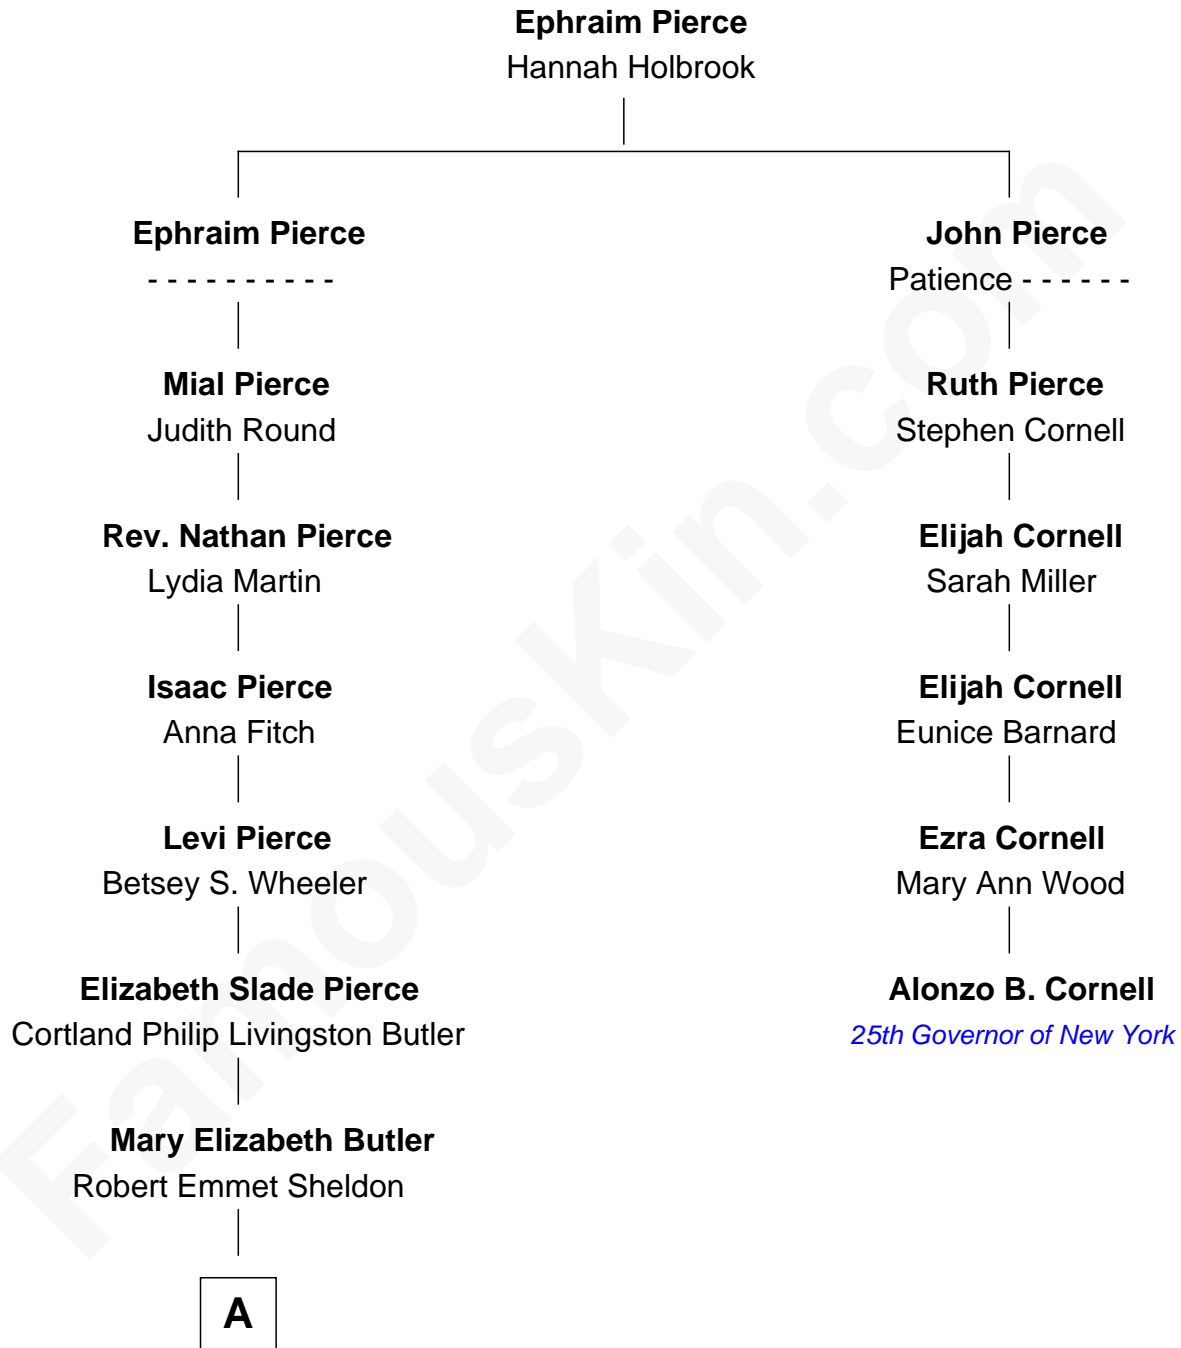

FamousKin.com Relationship Chart of

George W. Bush
43rd U.S. President

5th cousin 5 times removed of

Alonzo B. Cornell
25th Governor of New York

A

—
Flora Sheldon
Samuel Prescott Bush

—
Prescott Sheldon Bush
Dorothy Wear Walker

—
George Herbert Walker Bush
Barbara Pierce

—
George W. Bush
43rd U.S. President

FamousKin.com