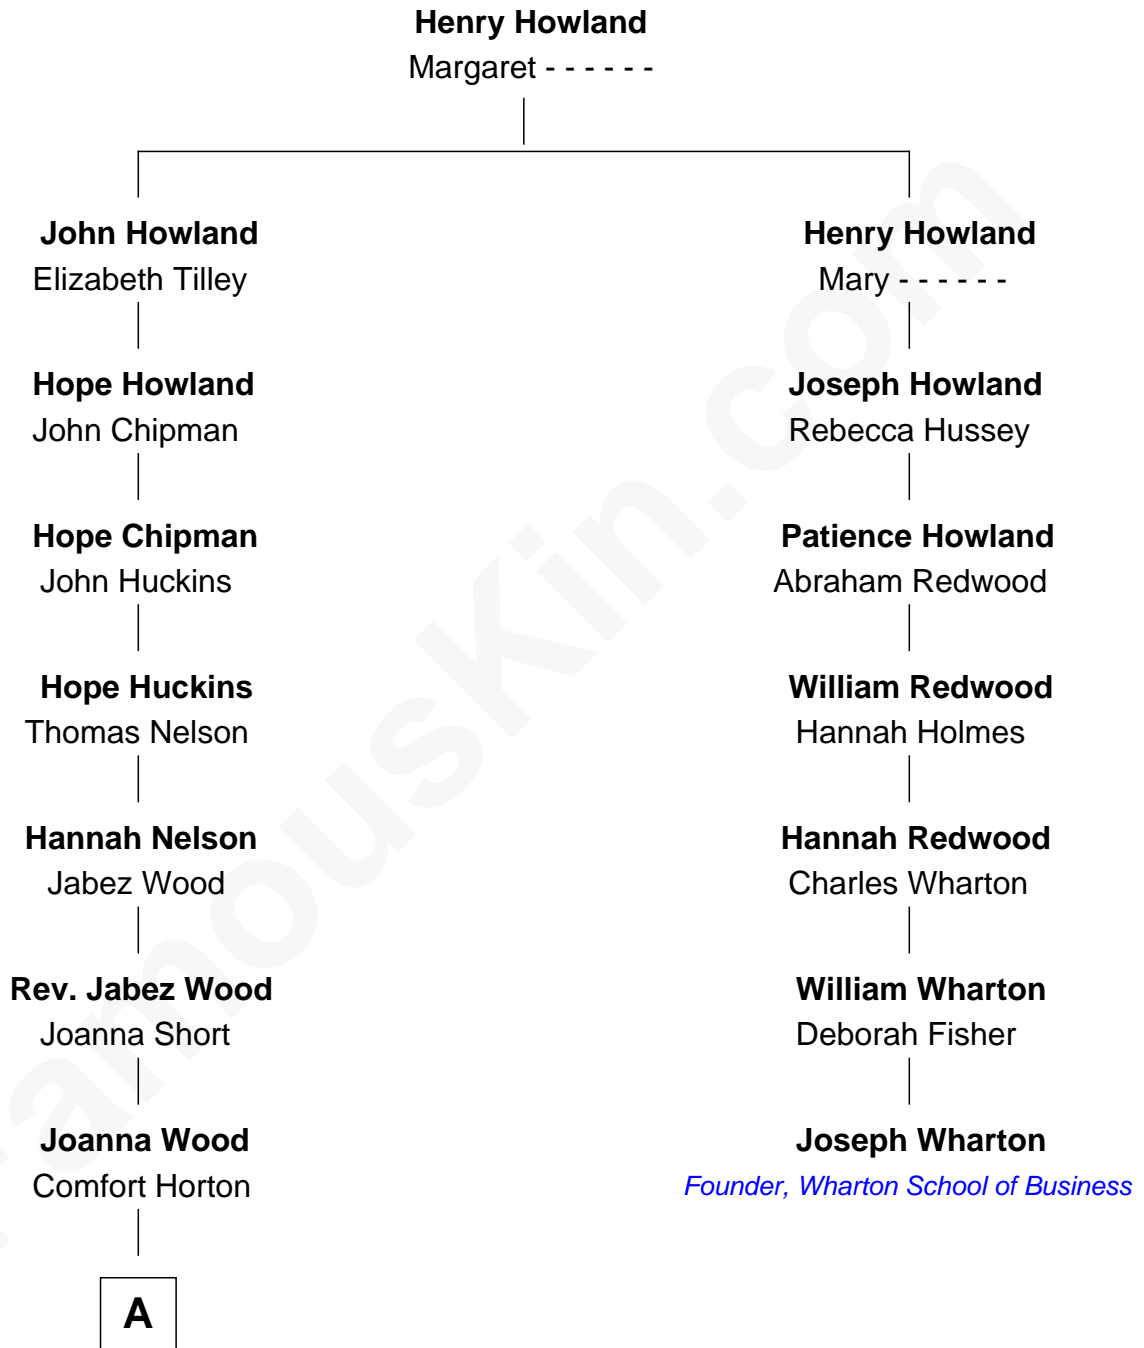

# FamousKin.com Relationship Chart of

**George W. Bush**  
43rd U.S. President

6th cousin 8 times removed of

**Joseph Wharton**

*Founder of the Wharton School of Business*

**A**

—  
**Sarah Horton**  
Jervise Wheeler

—  
**Betsey S. Wheeler**  
Levi Pierce

—  
**Elizabeth Slade Pierce**  
Cortland Philip Livingston Butler

—  
**Mary Elizabeth Butler**  
Robert Emmet Sheldon

—  
**Flora Sheldon**  
Samuel Prescott Bush

—  
**Prescott Sheldon Bush**  
Dorothy Wear Walker

—  
**George Herbert Walker Bush**  
Barbara Pierce

—  
**George W. Bush**  
*43rd U.S. President*