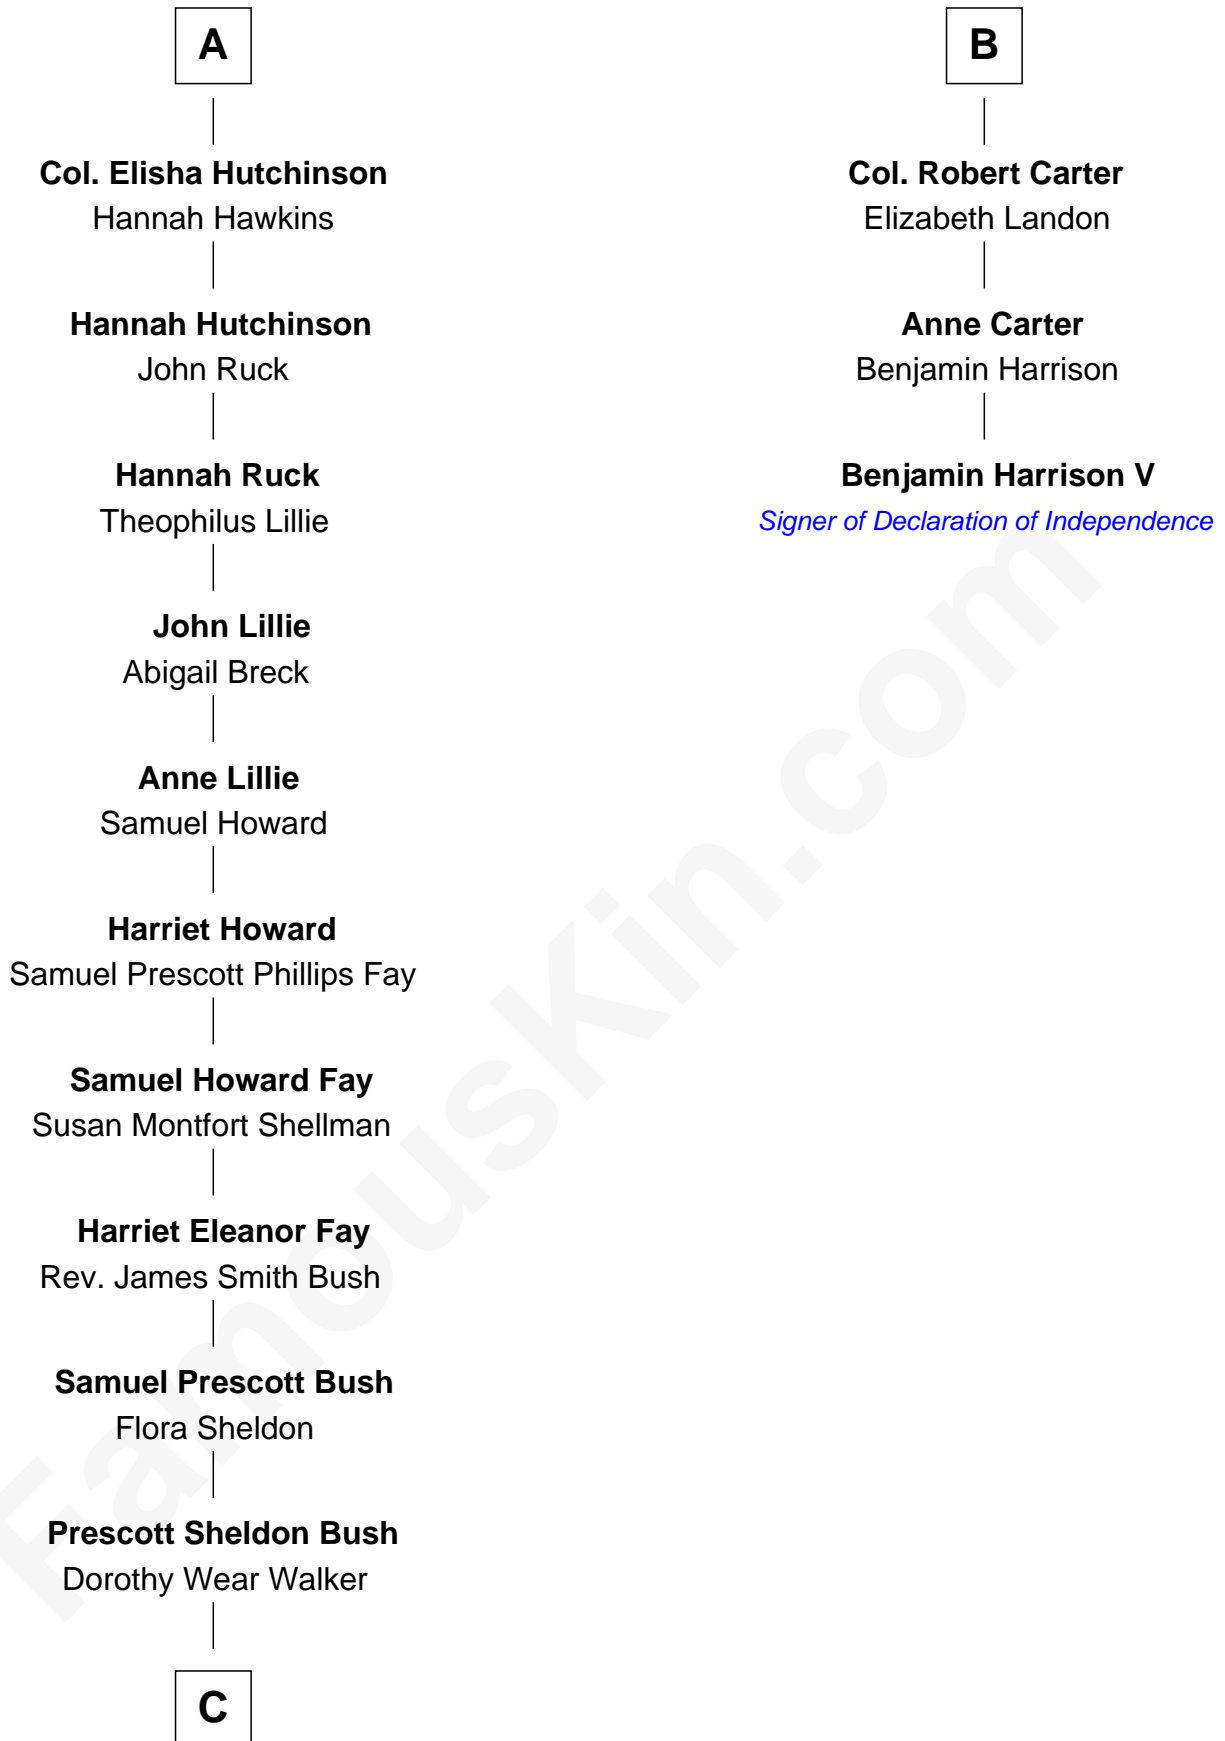

FamousKin.com Relationship Chart of

George W. Bush

43rd U.S. President

9th cousin 9 times removed of

Benjamin Harrison V

Signer of the Declaration of Independence

Sir Thomas Blount

Margaret de Gresley

Sir Thomas Blount

Agnes Hawley

Anne Blount

William Marbury

Robert Marbury

Katherine Williamson

William Marbury

Agnes Lenton

Jane Pyle

Gabriel Ludlow

Phillis - - - - -

Sarah Ludlow

Col. John Carter

B

C

George Herbert Walker Bush

Barbara Pierce

George W. Bush

43rd U.S. President

FamousKin.com